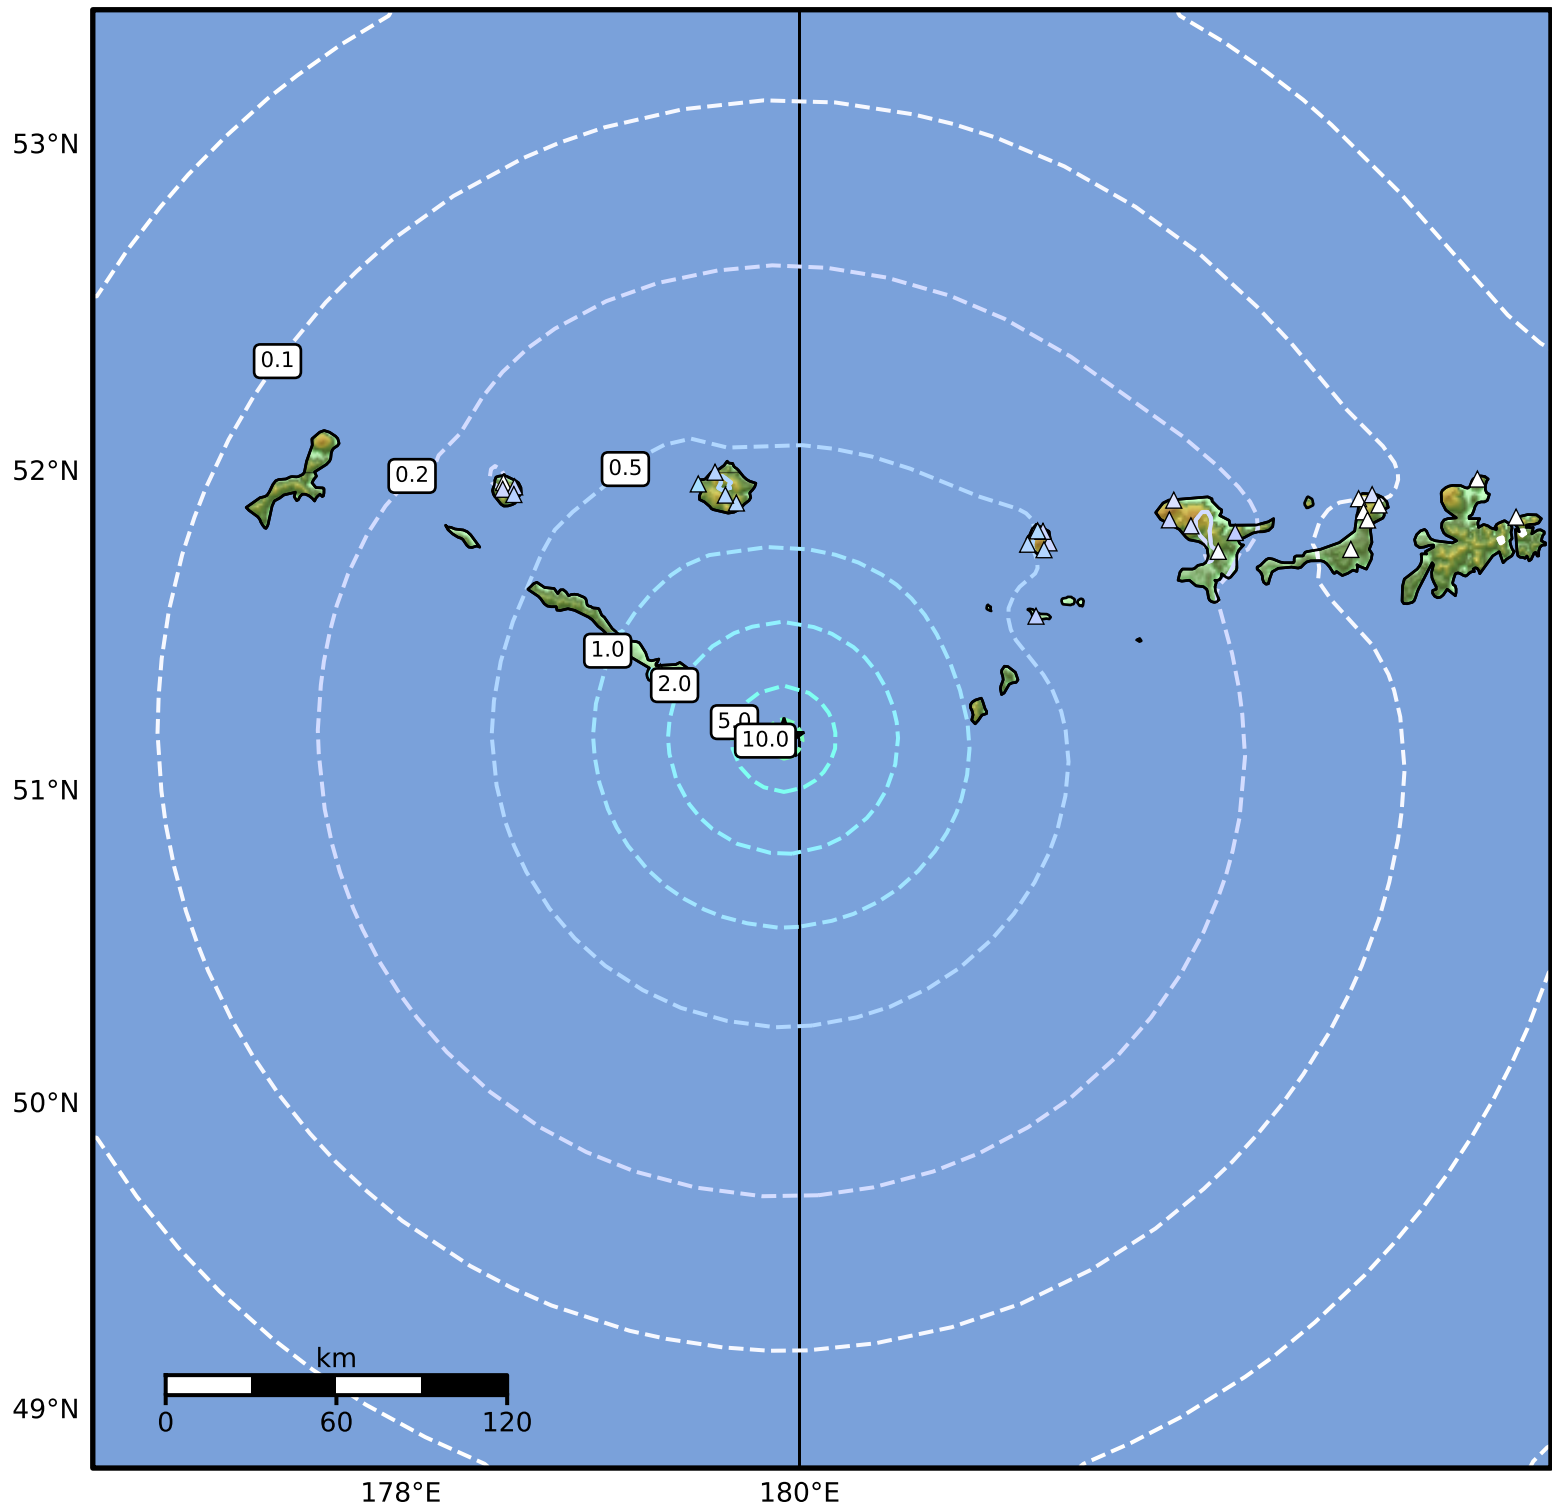

0.3 Second Peak Spectral Acceleration Map Alaska Earthquake Center
 ShakeMap: 254 km (158 miles) WSW of Adak
 Mar 05, 2026 12:59:23 UTC M4.8 N51.17 E179.92 Depth: 11.9km ID:a2026emqpba

SA(0.3) (%g)	0.1	0.2	0.5	1	2	5	10	20	50	100	200
--------------	-----	-----	-----	---	---	---	----	----	----	-----	-----

Scale based on Worden et al. (2012)

Version 5: Processed 2026-03-05T17:34:40Z

△ Seismic Instrument ○ Reported Intensity

★ Epicenter