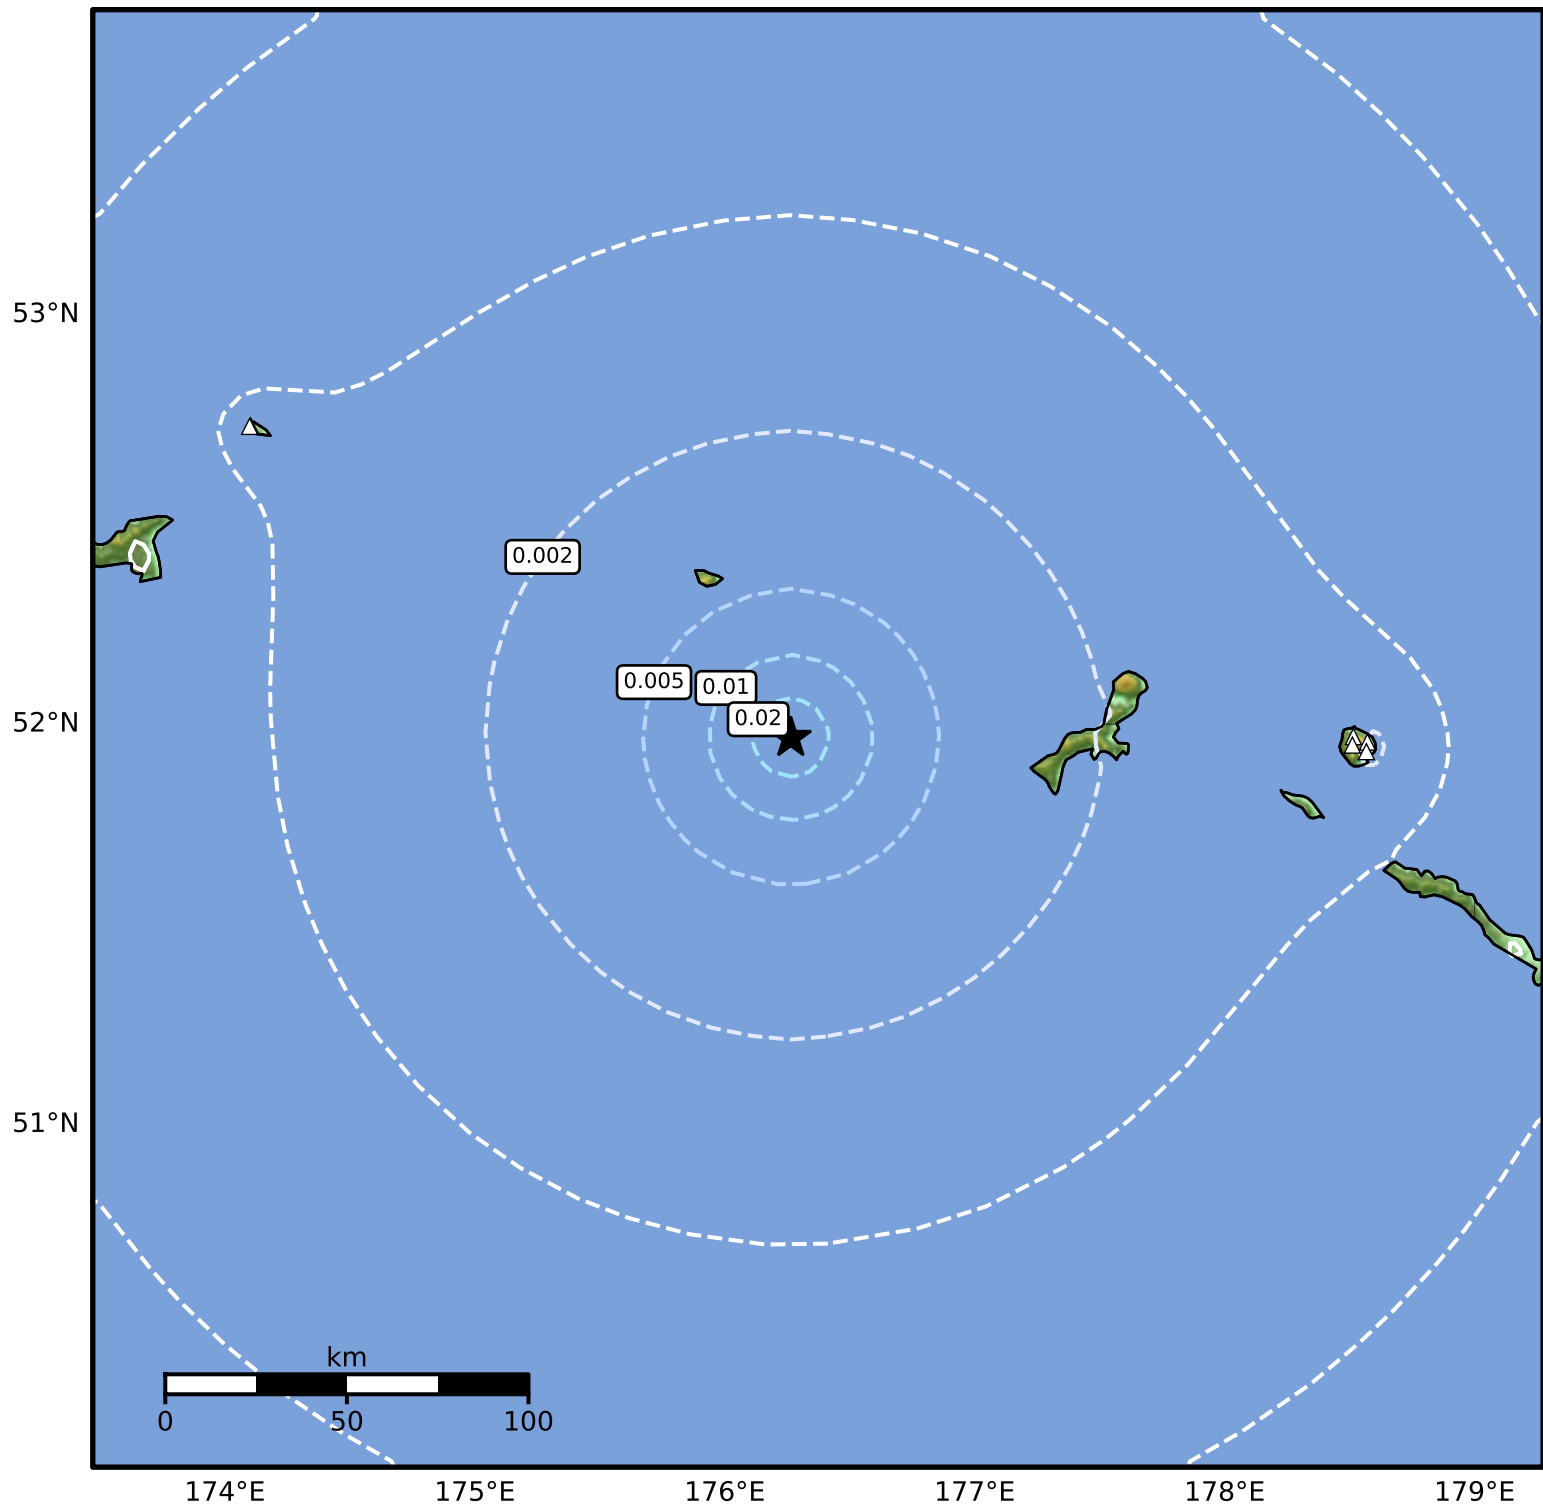

3.0 Second Peak Spectral Acceleration Map Alaska Earthquake Center
ShakeMap: 241 km (149 miles) ESE of Attu Station
Mar 05, 2026 15:57:50 UTC M4.2 N51.97 E176.26 Depth: 10.0km ID:a2026emwnmh

Scale based on Worden et al. (2012)

Version 5: Processed 2026-03-05T17:43:01Z

△ Seismic Instrument ○ Reported Intensity

★ Epicenter