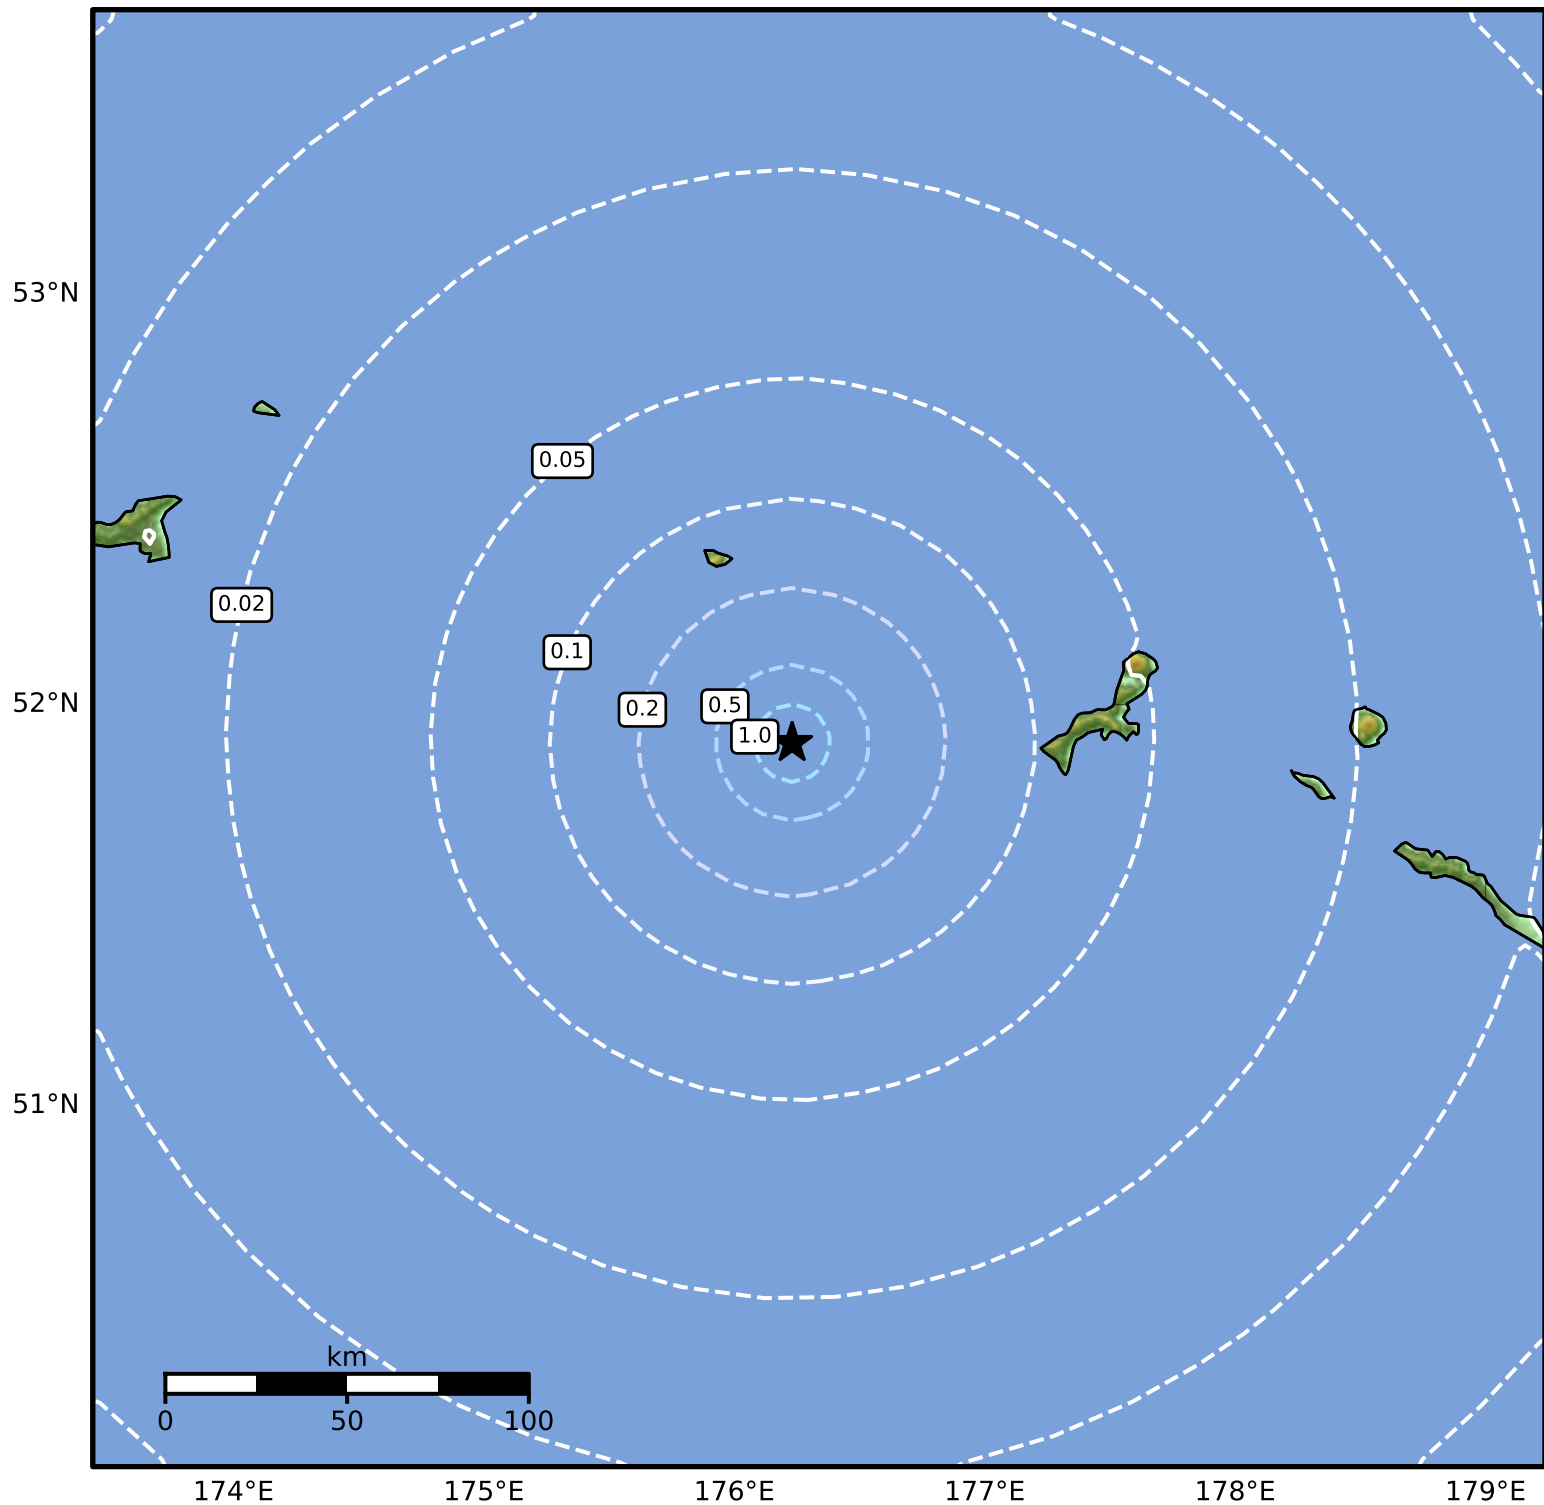

0.3 Second Peak Spectral Acceleration Map Alaska Earthquake Center
ShakeMap: 242 km (150 miles) ESE of Attu Station
Mar 06, 2026 02:52:59 UTC M3.8 N51.91 E176.23 Depth: 10.0km ID:a2026ensfeu

SA(0.3) (%g)	0.1	0.2	0.5	1	2	5	10	20	50	100	200
---------------------	------------	------------	------------	----------	----------	----------	-----------	-----------	-----------	------------	------------

Scale based on Worden et al. (2012)

Version 1: Processed 2026-03-07T15:14:55Z

△ Seismic Instrument ○ Reported Intensity

★ Epicenter