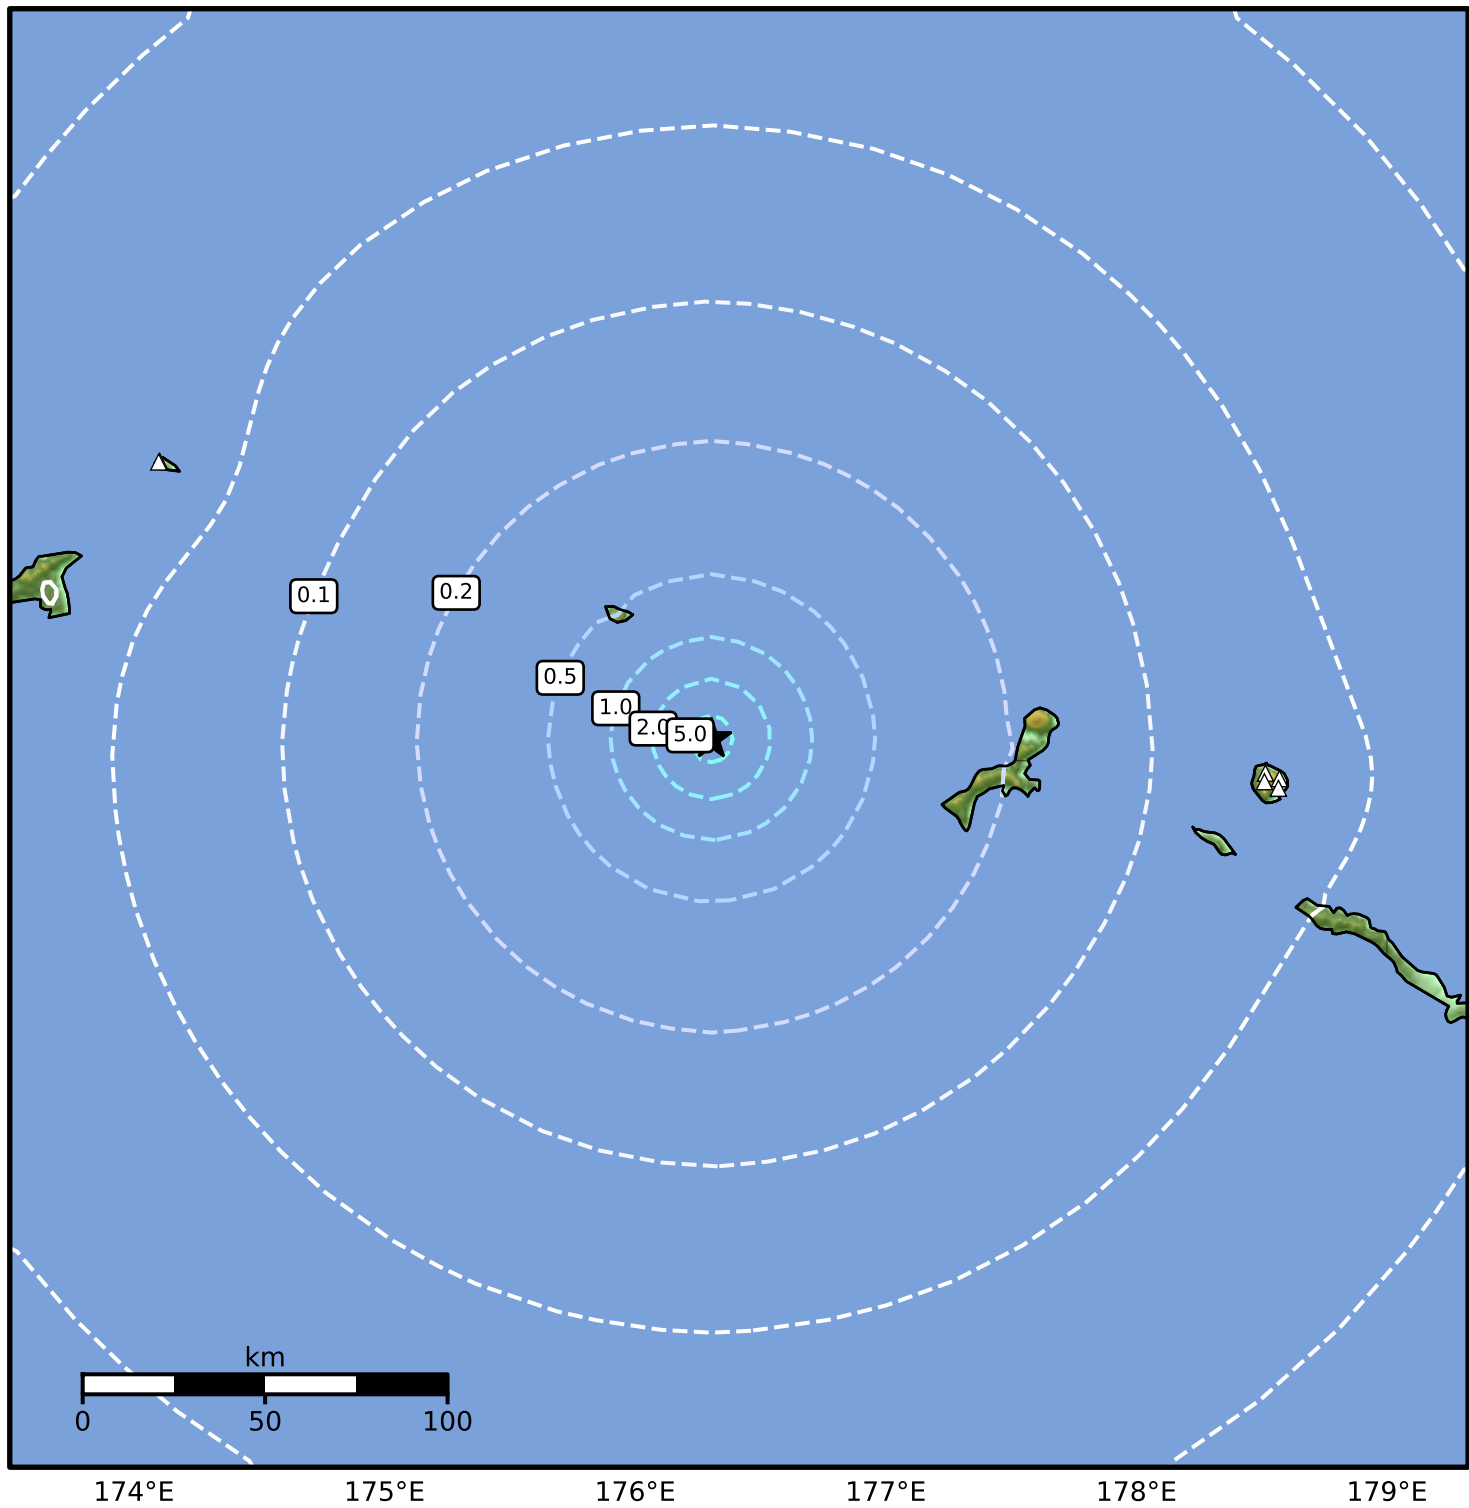

0.3 Second Peak Spectral Acceleration Map Alaska Earthquake Center
 ShakeMap: 239 km (149 miles) ESE of Attu Station
 Mar 06, 2026 18:32:24 UTC M4.3 N52.05 E176.30 Depth: 0.8km ID:a2026eoxizx

SA(0.3) (%g)	0.1	0.2	0.5	1	2	5	10	20	50	100	200
--------------	-----	-----	-----	---	---	---	----	----	----	-----	-----

Scale based on Worden et al. (2012)

Version 3: Processed 2026-03-07T00:11:30Z

△ Seismic Instrument ○ Reported Intensity ★ Epicenter