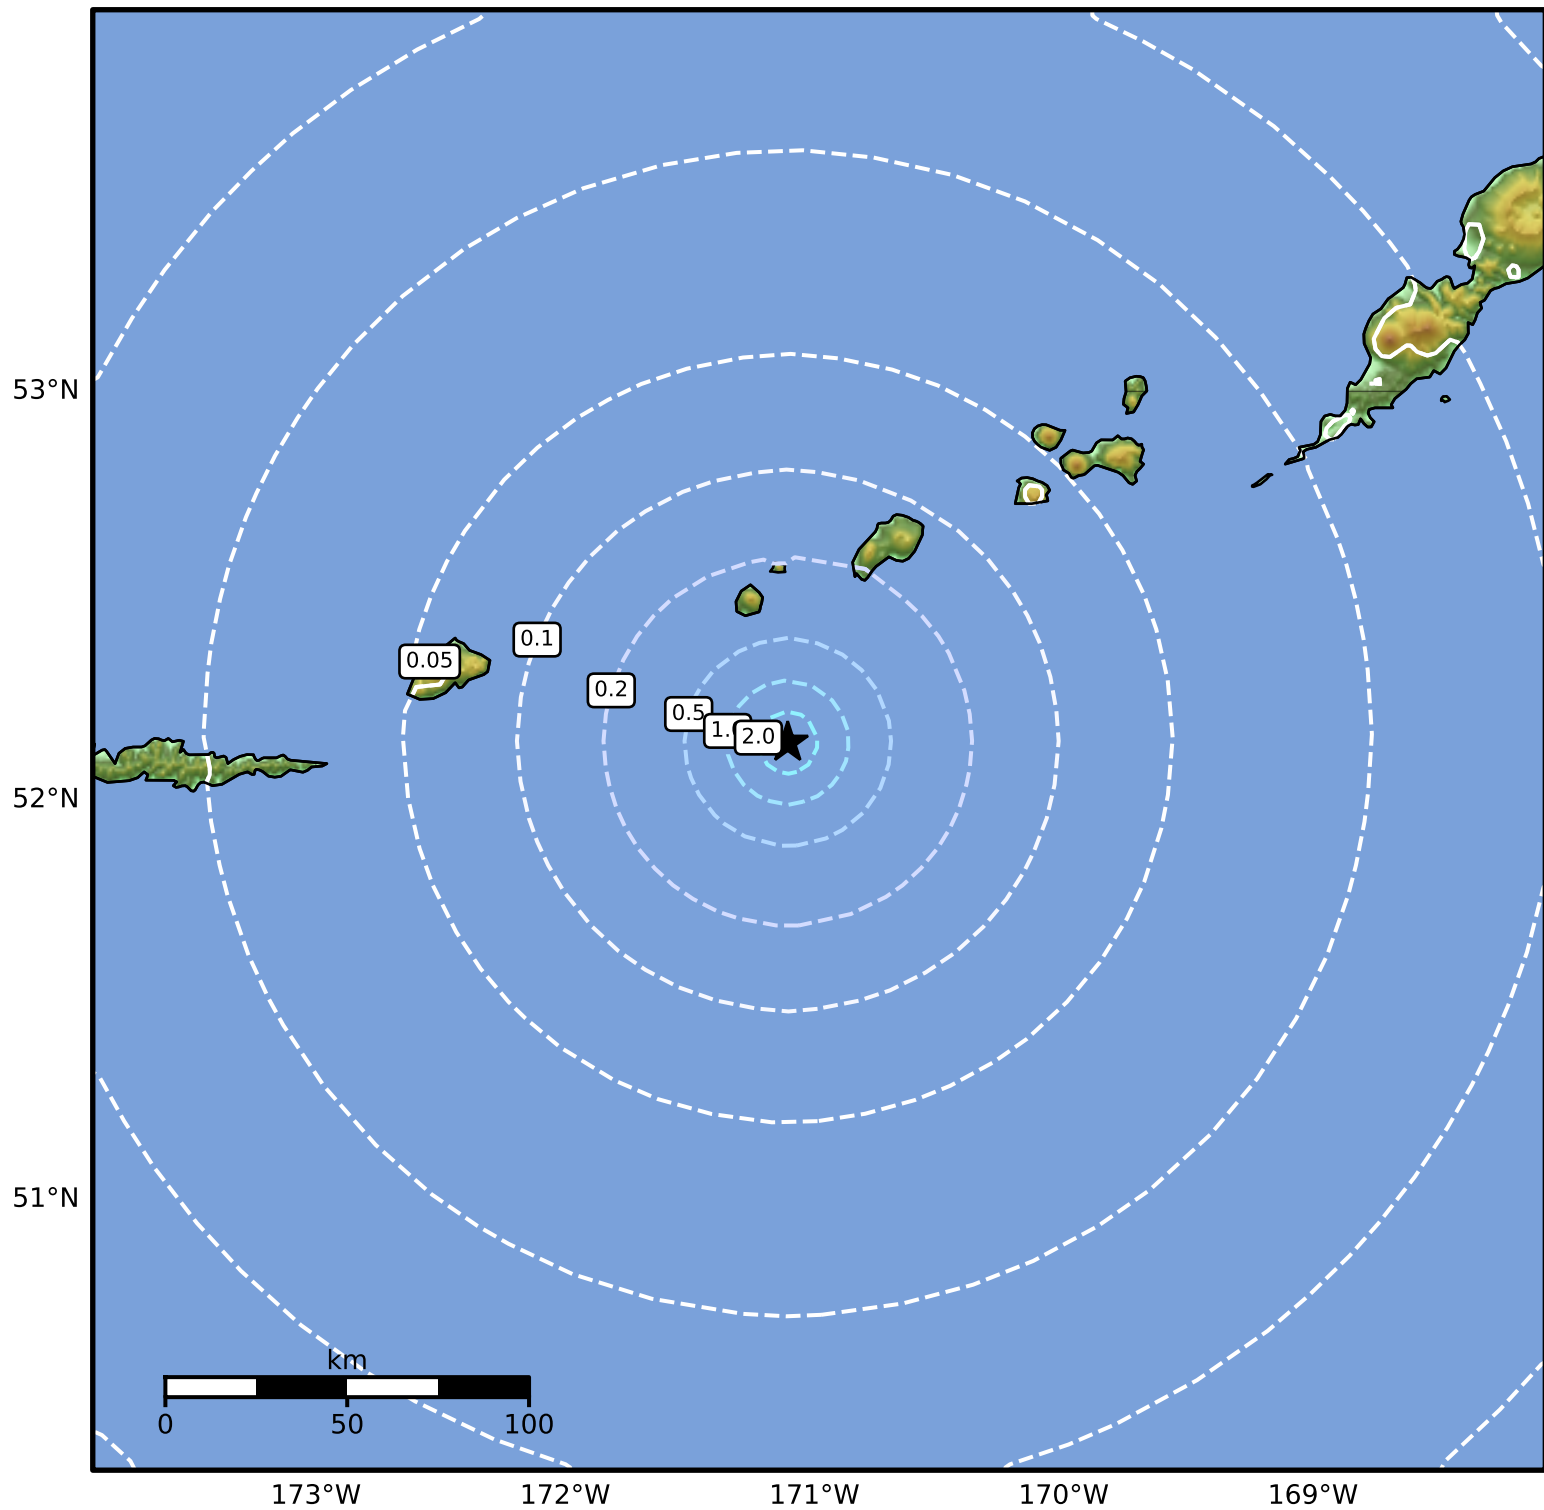

0.3 Second Peak Spectral Acceleration Map Alaska Earthquake Center
 ShakeMap: 176 km (109 miles) WSW of Nikolski
 Mar 06, 2026 19:10:50 UTC M3.6 N52.14 W171.11 Depth: 7.1km ID:a2026eoyqny

SA(0.3) (%g)	0.1	0.2	0.5	1	2	5	10	20	50	100	200
--------------	-----	-----	-----	---	---	---	----	----	----	-----	-----

Scale based on Worden et al. (2012)

Version 1: Processed 2026-03-07T00:17:43Z

△ Seismic Instrument ○ Reported Intensity

★ Epicenter