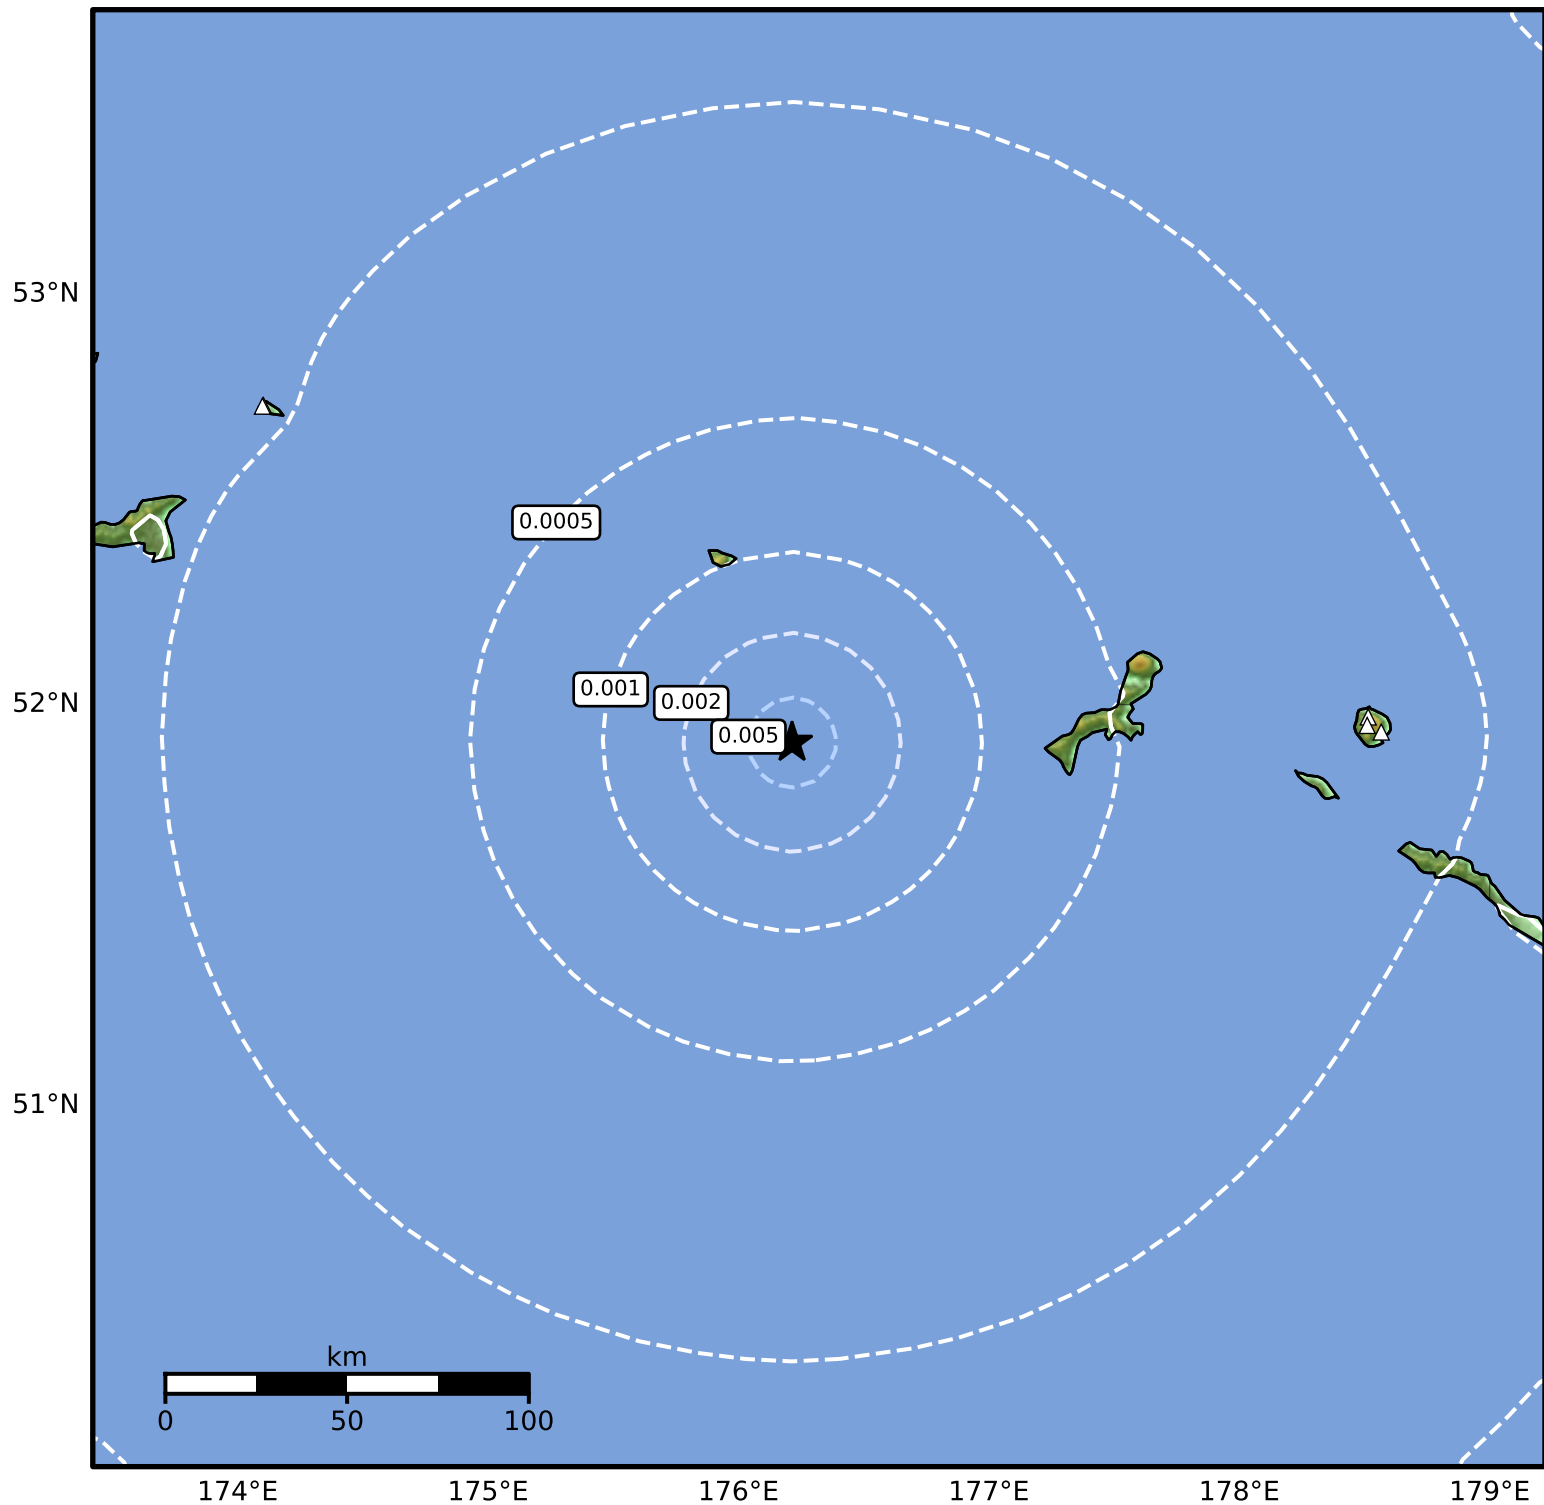

3.0 Second Peak Spectral Acceleration Map Alaska Earthquake Center  
ShakeMap: 241 km (150 miles) ESE of Attu Station  
Mar 08, 2026 00:35:54 UTC M3.7 N51.91 E176.21 Depth: 10.0km ID:a2026erfdhp

Scale based on Worden et al. (2012)

Version 1: Processed 2026-03-08T06:02:38Z

△ Seismic Instrument ○ Reported Intensity

★ Epicenter