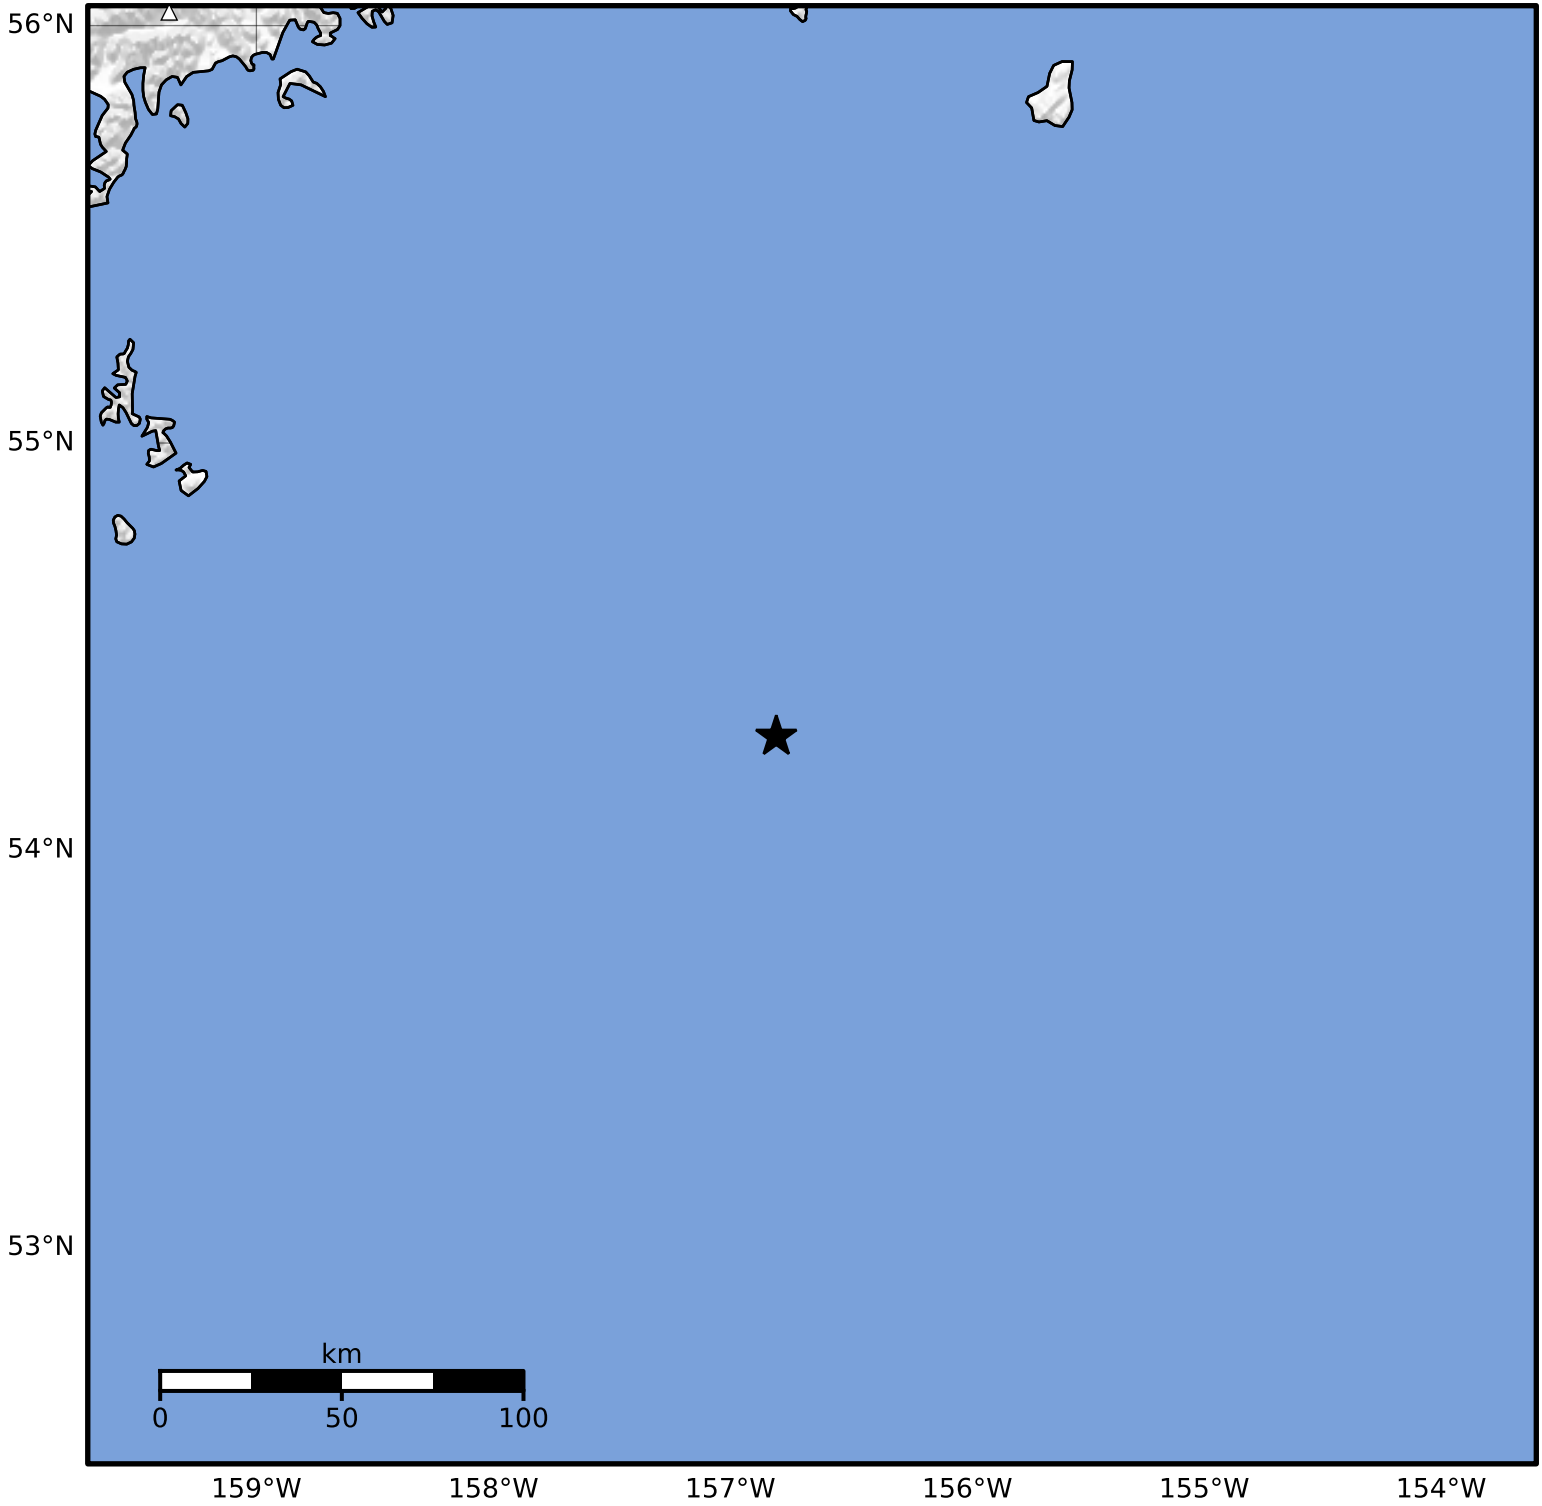

Macroseismic Intensity Map Alaska Earthquake Center
 ShakeMap: 246 km (153 miles) SSE of Chignik
 Mar 08, 2026 01:24:56 UTC M3.6 N54.28 W156.81 Depth: 20.0km ID:a2026ergtqj

SHAKING	Not felt	Weak	Light	Moderate	Strong	Very strong	Severe	Violent	Extreme
DAMAGE	None	None	None	Very light	Light	Moderate	Moderate/heavy	Heavy	Very heavy
PGA(%g)	<0.0464	0.297	2.76	6.2	11.5	21.5	40.1	74.7	>139
PGV(cm/s)	<0.0215	0.135	1.41	4.65	9.64	20	41.4	85.8	>178
INTENSITY	I	II-III	IV	V	VI	VII	VIII	IX	X+

Scale based on Worden et al. (2012) Version 2: Processed 2026-03-08T06:15:44Z
 △ Seismic Instrument ○ Reported Intensity ★ Epicenter