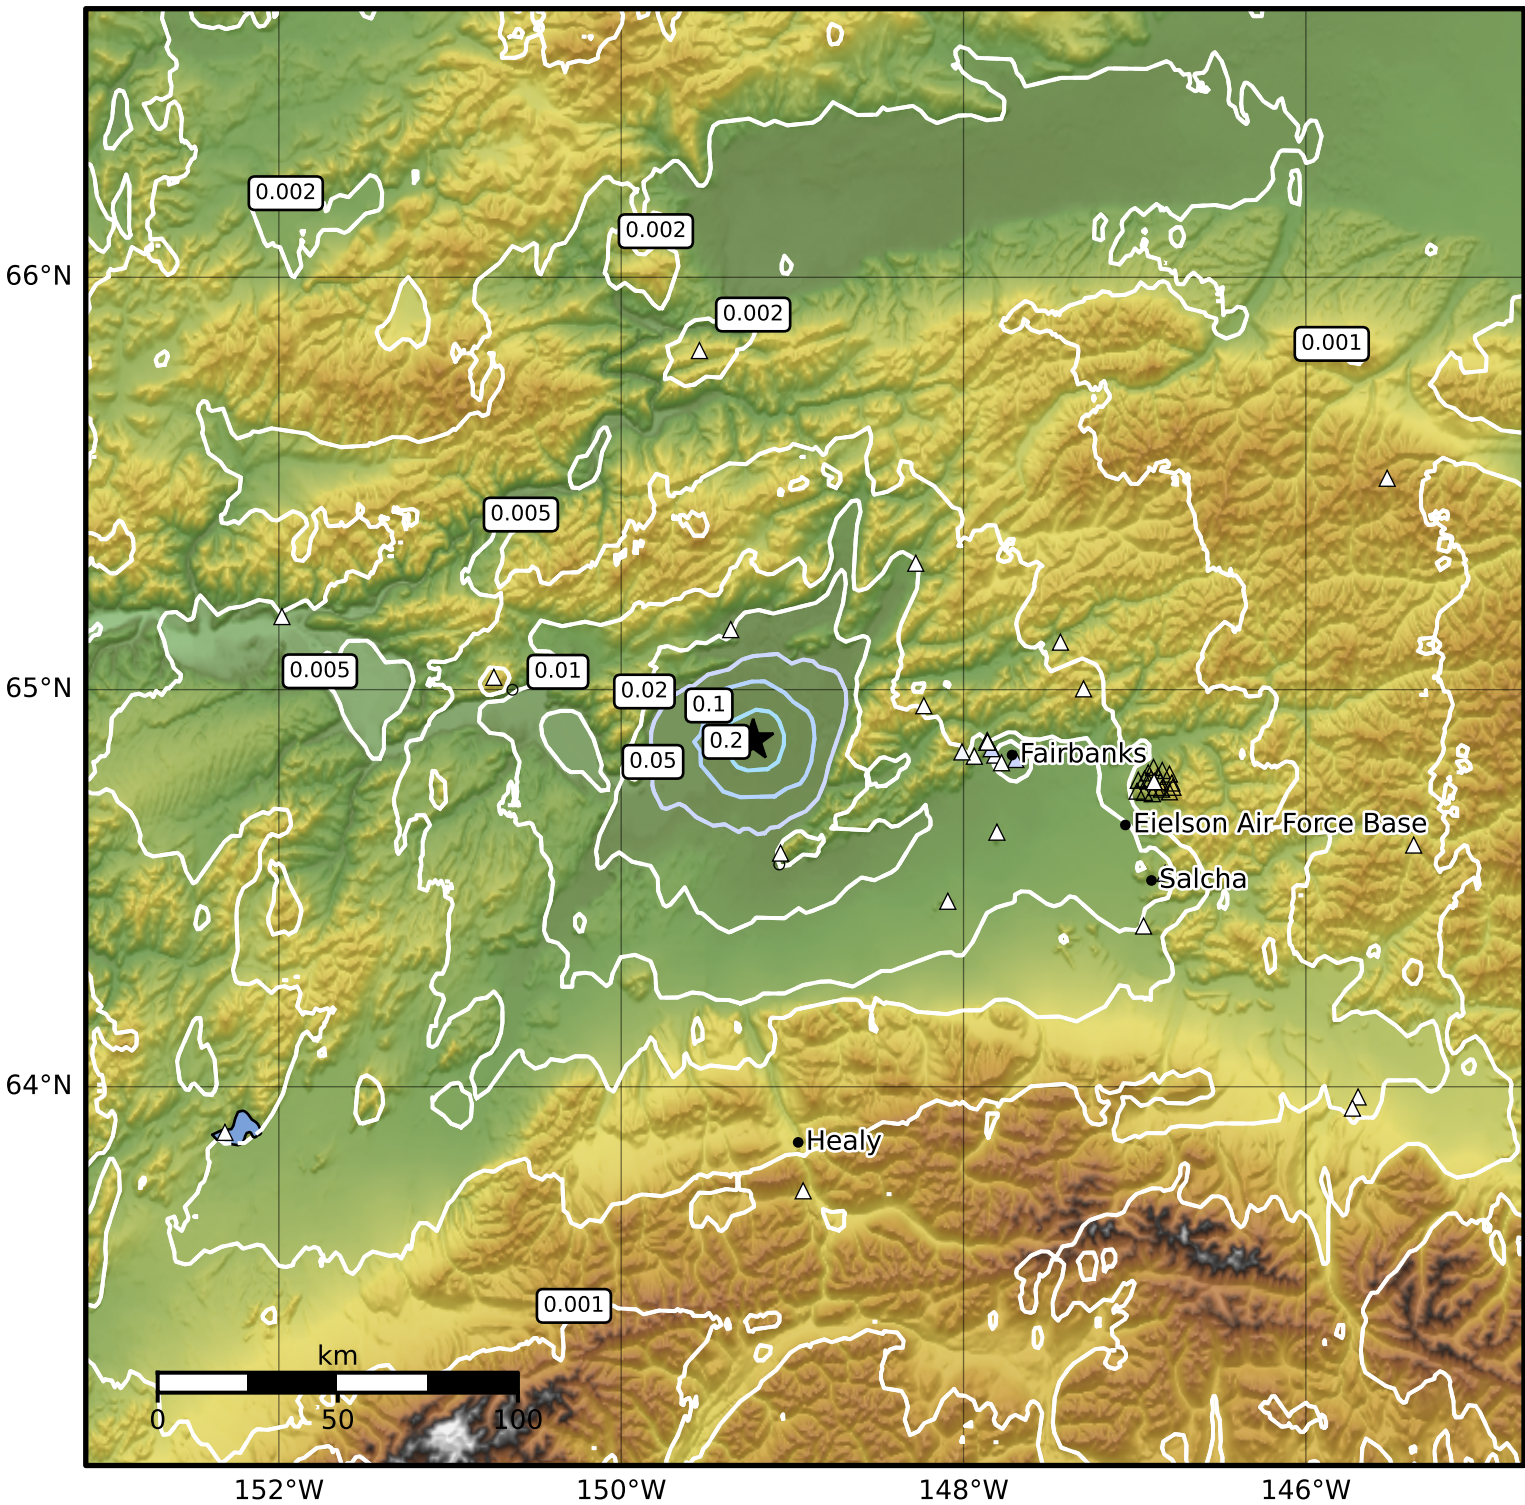

Peak Ground Velocity Map Alaska Earthquake Center
 ShakeMap: 30 km (19 miles) SE of Minto
 Mar 08, 2026 16:22:07 UTC M3.5 N64.87 W149.23 Depth: 6.3km ID:a2026eskmko

PGV (cm/s)	0.1	0.2	0.5	1	2	5	10	20	50	100	200
------------	-----	-----	-----	---	---	---	----	----	----	-----	-----

Scale based on Worden et al. (2012)

Version 2: Processed 2026-03-08T16:47:07Z

△ Seismic Instrument ○ Reported Intensity

★ Epicenter