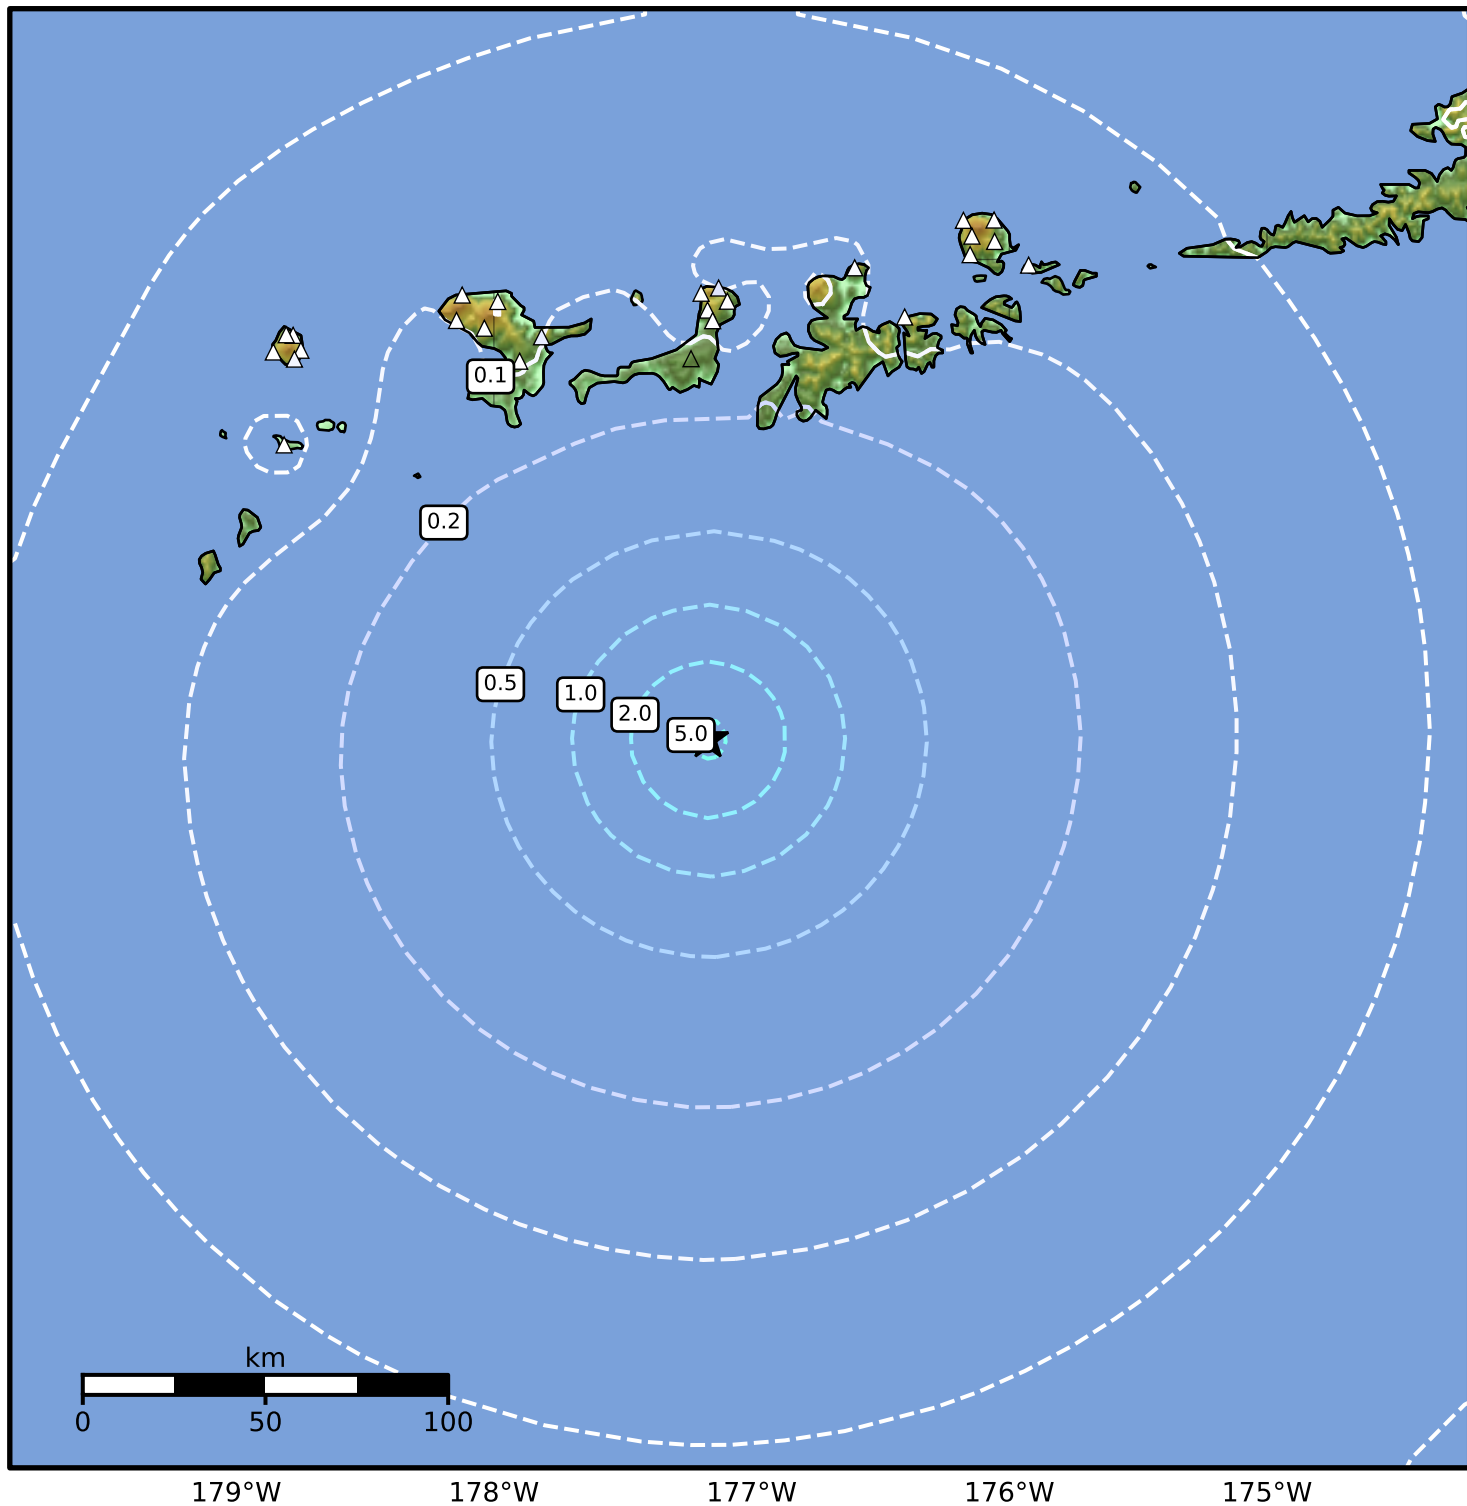

0.3 Second Peak Spectral Acceleration Map Alaska Earthquake Center
 ShakeMap: 123 km (77 miles) SSW of Adak
 Mar 09, 2026 07:11:38 UTC M4.1 N50.84 W177.17 Depth: 10.7km ID:a2026etnyxj

SA(0.3) (%g)	0.1	0.2	0.5	1	2	5	10	20	50	100	200
--------------	-----	-----	-----	---	---	---	----	----	----	-----	-----

Scale based on Worden et al. (2012)

Version 2: Processed 2026-03-09T15:31:50Z

△ Seismic Instrument ○ Reported Intensity

★ Epicenter