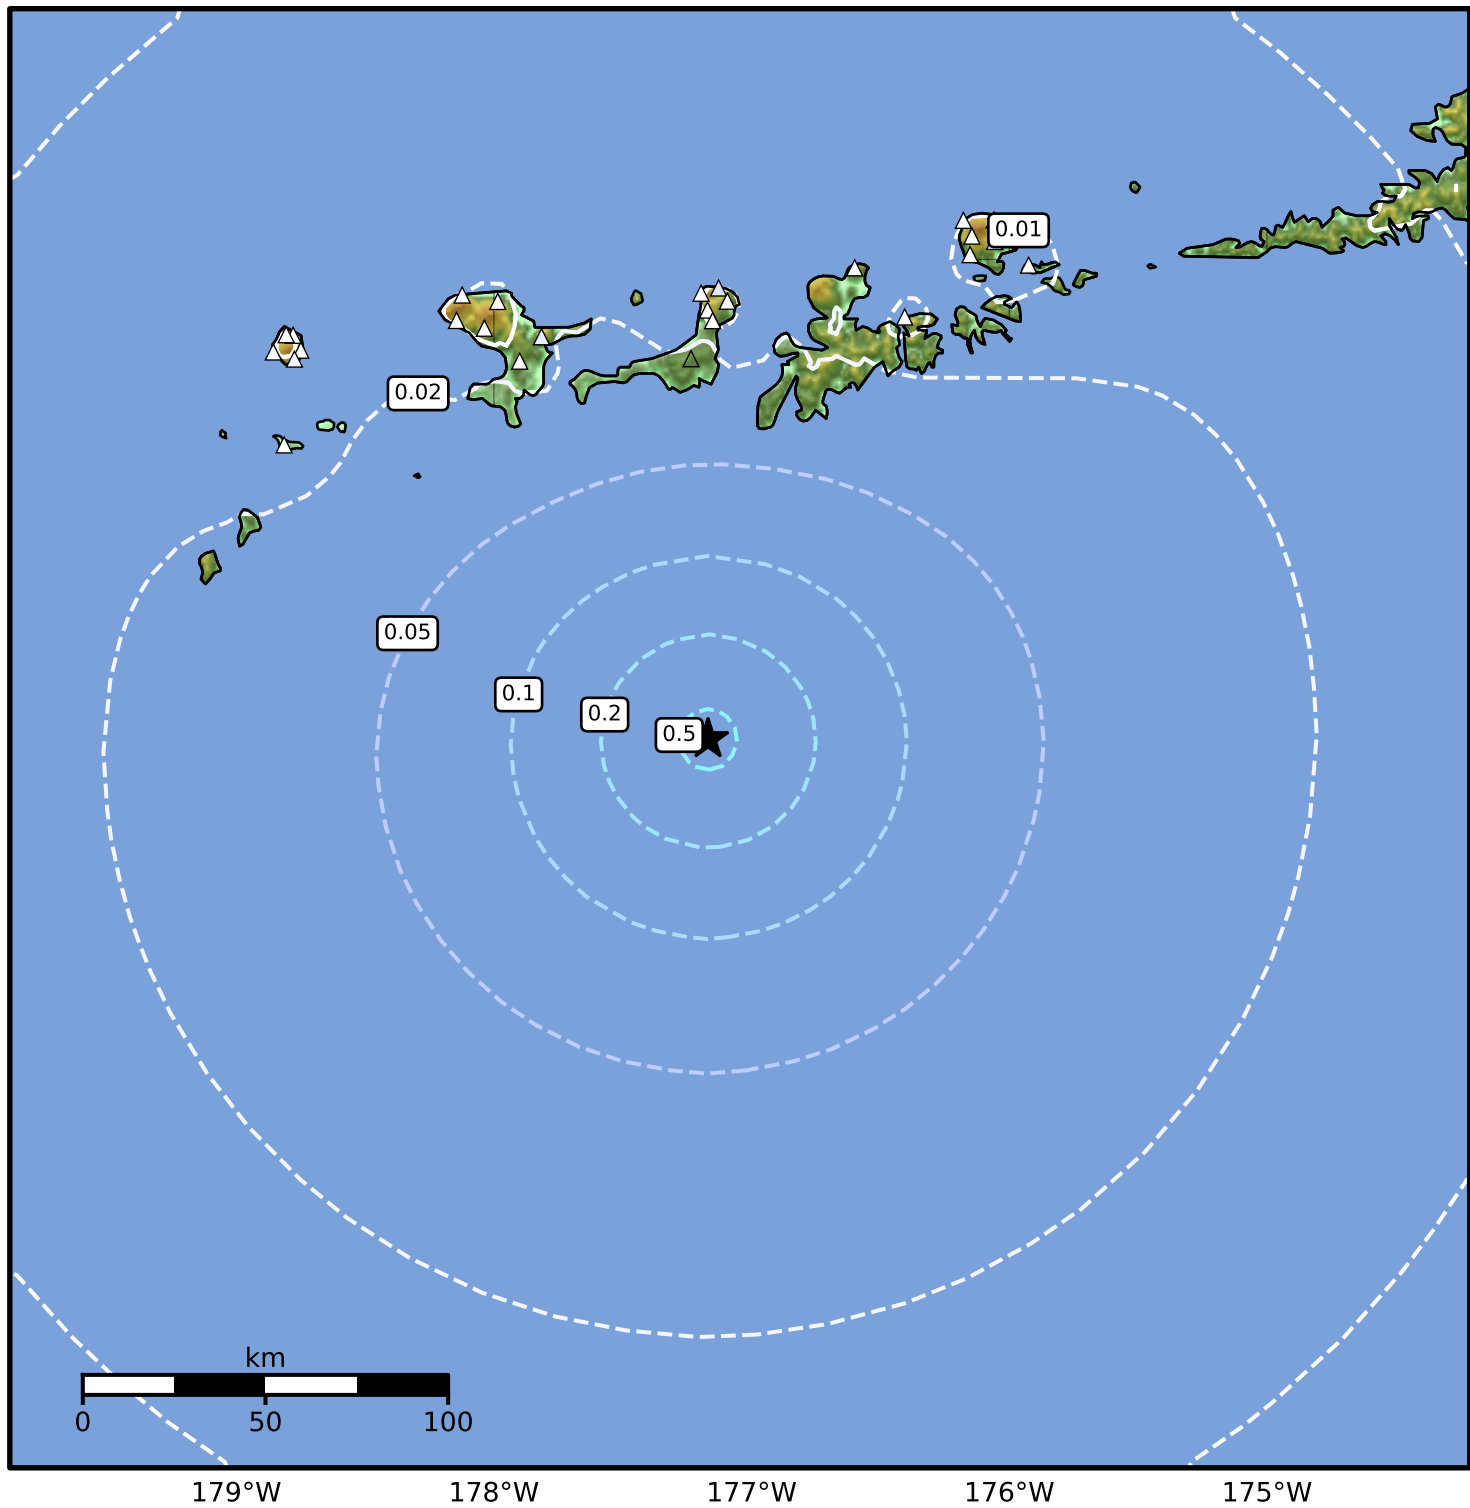

1.0 Second Peak Spectral Acceleration Map Alaska Earthquake Center  
 ShakeMap: 123 km (77 miles) SSW of Adak  
 Mar 09, 2026 07:11:38 UTC M4.1 N50.84 W177.17 Depth: 10.7km ID:a2026etnyxj

SA(1.0) (%g)	0.1	0.2	0.5	1	2	5	10	20	50	100	200
--------------	-----	-----	-----	---	---	---	----	----	----	-----	-----

Scale based on Worden et al. (2012)

Version 2: Processed 2026-03-09T15:31:50Z

△ Seismic Instrument ○ Reported Intensity

★ Epicenter