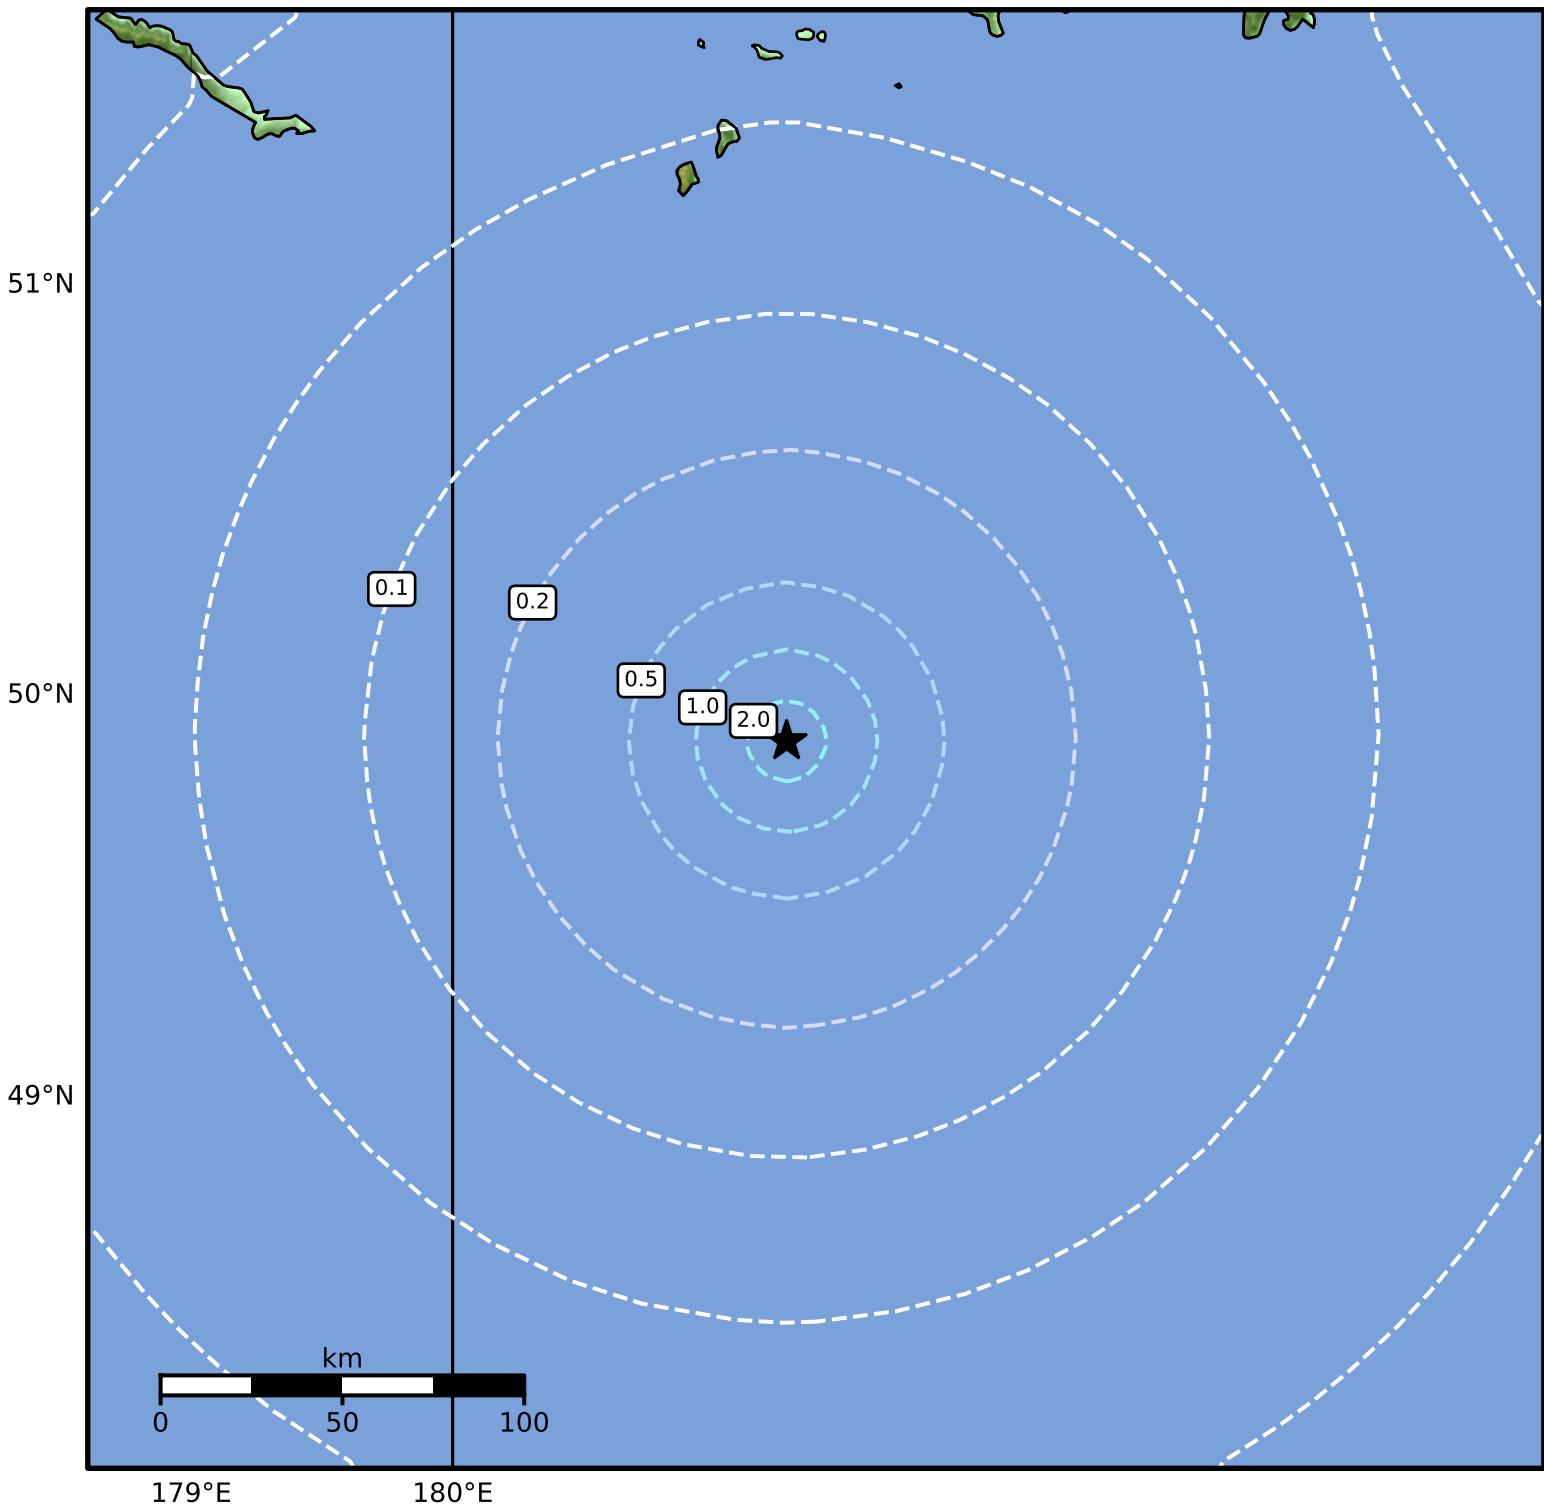

0.3 Second Peak Spectral Acceleration Map Alaska Earthquake Center
 ShakeMap: 268 km (166 miles) SW of Adak
 Mar 10, 2026 06:13:02 UTC M4.2 N49.89 W178.72 Depth: 20.0km ID:a2026evhtkj

SA(0.3) (%g)	0.1	0.2	0.5	1	2	5	10	20	50	100	200
Color	Light Blue	Medium Blue	Dark Blue	Light Cyan	Dark Cyan	Light Green	Dark Green	Yellow-Green	Yellow	Orange	Red

Scale based on Worden et al. (2012)

Version 3: Processed 2026-03-10T16:17:52Z

△ Seismic Instrument ○ Reported Intensity

★ Epicenter