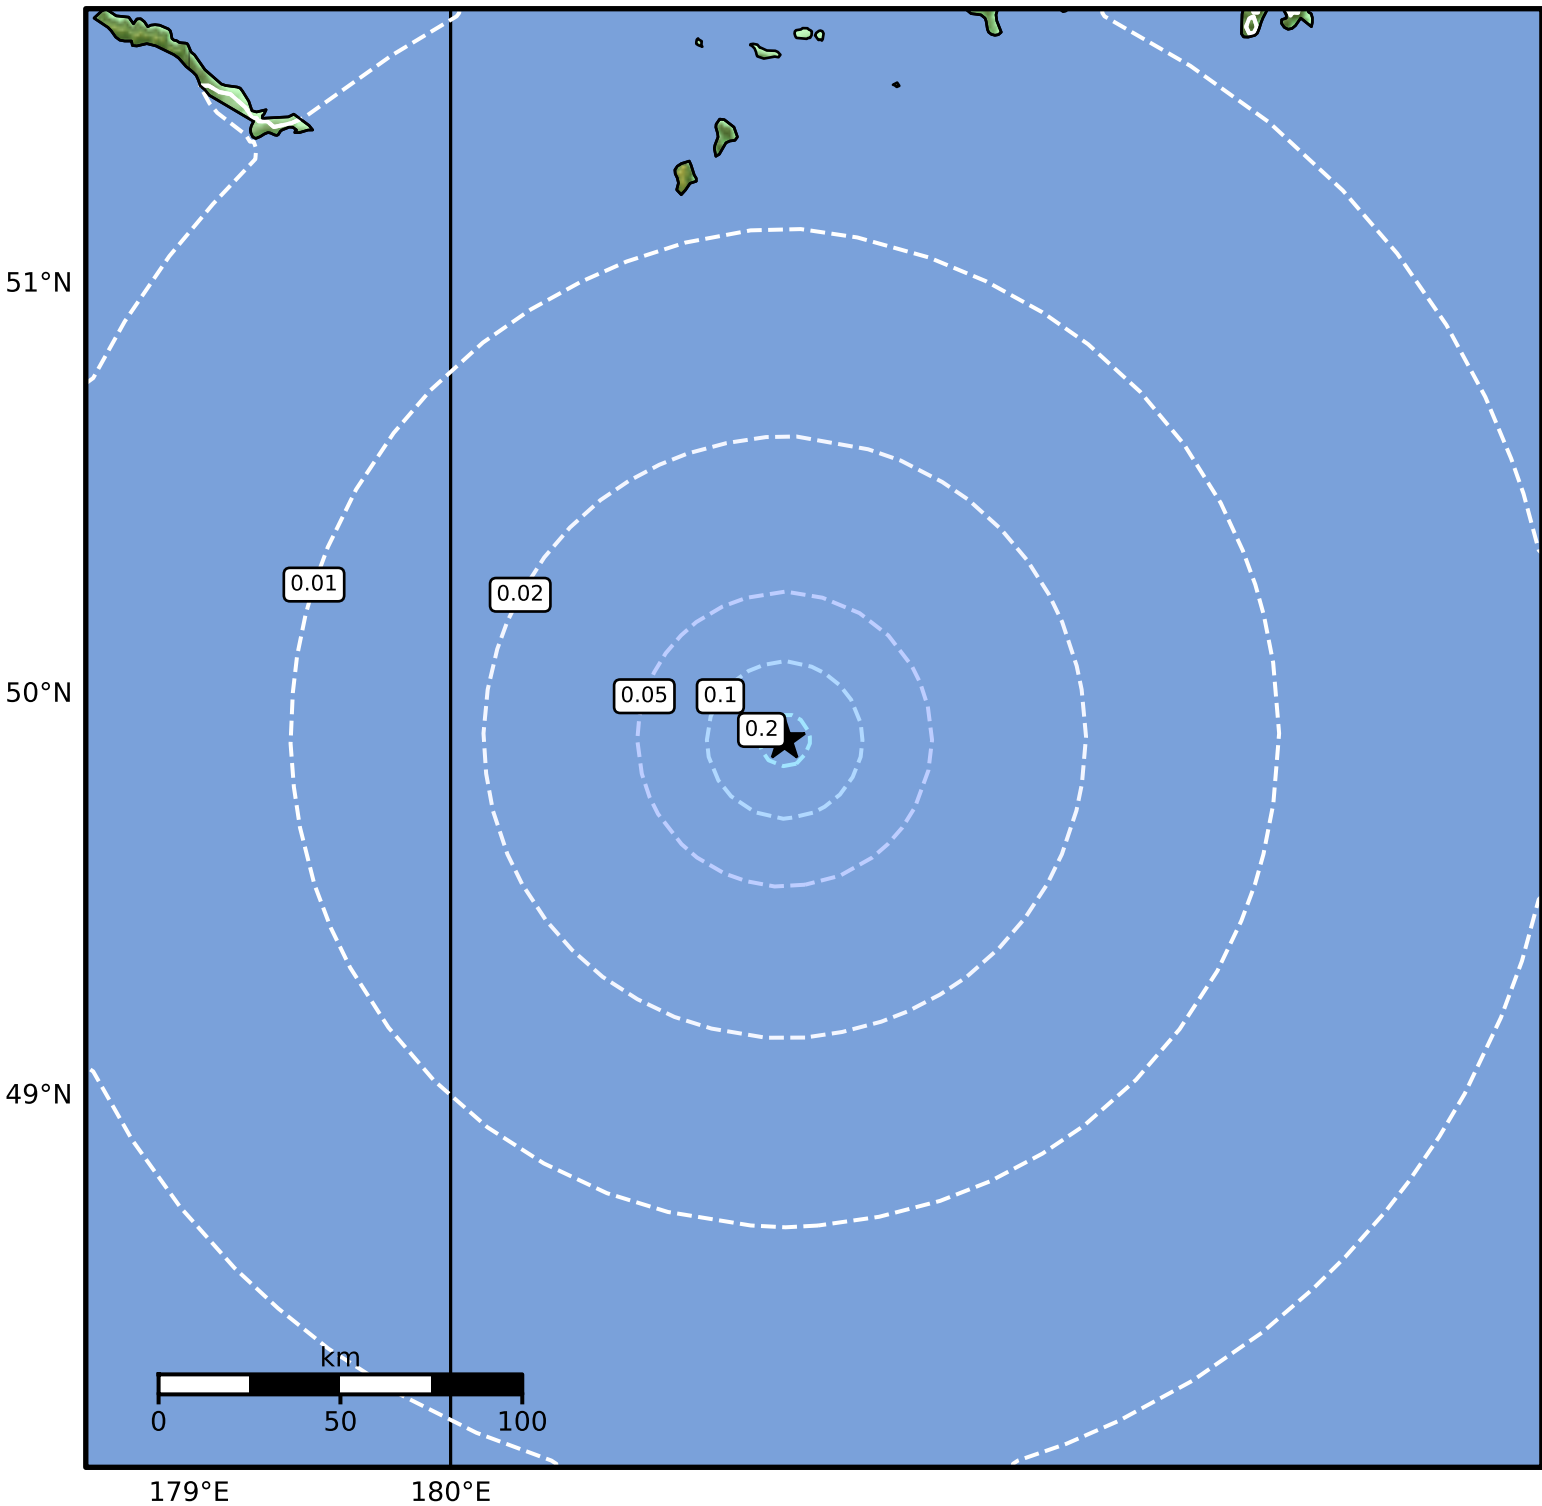

1.0 Second Peak Spectral Acceleration Map Alaska Earthquake Center
 ShakeMap: 268 km (166 miles) SW of Adak
 Mar 10, 2026 06:13:02 UTC M4.2 N49.89 W178.72 Depth: 20.0km ID:a2026evhtkj

SA(1.0) (%g)	0.1	0.2	0.5	1	2	5	10	20	50	100	200
--------------	-----	-----	-----	---	---	---	----	----	----	-----	-----

Scale based on Worden et al. (2012)

Version 3: Processed 2026-03-10T16:17:52Z

△ Seismic Instrument ○ Reported Intensity

★ Epicenter