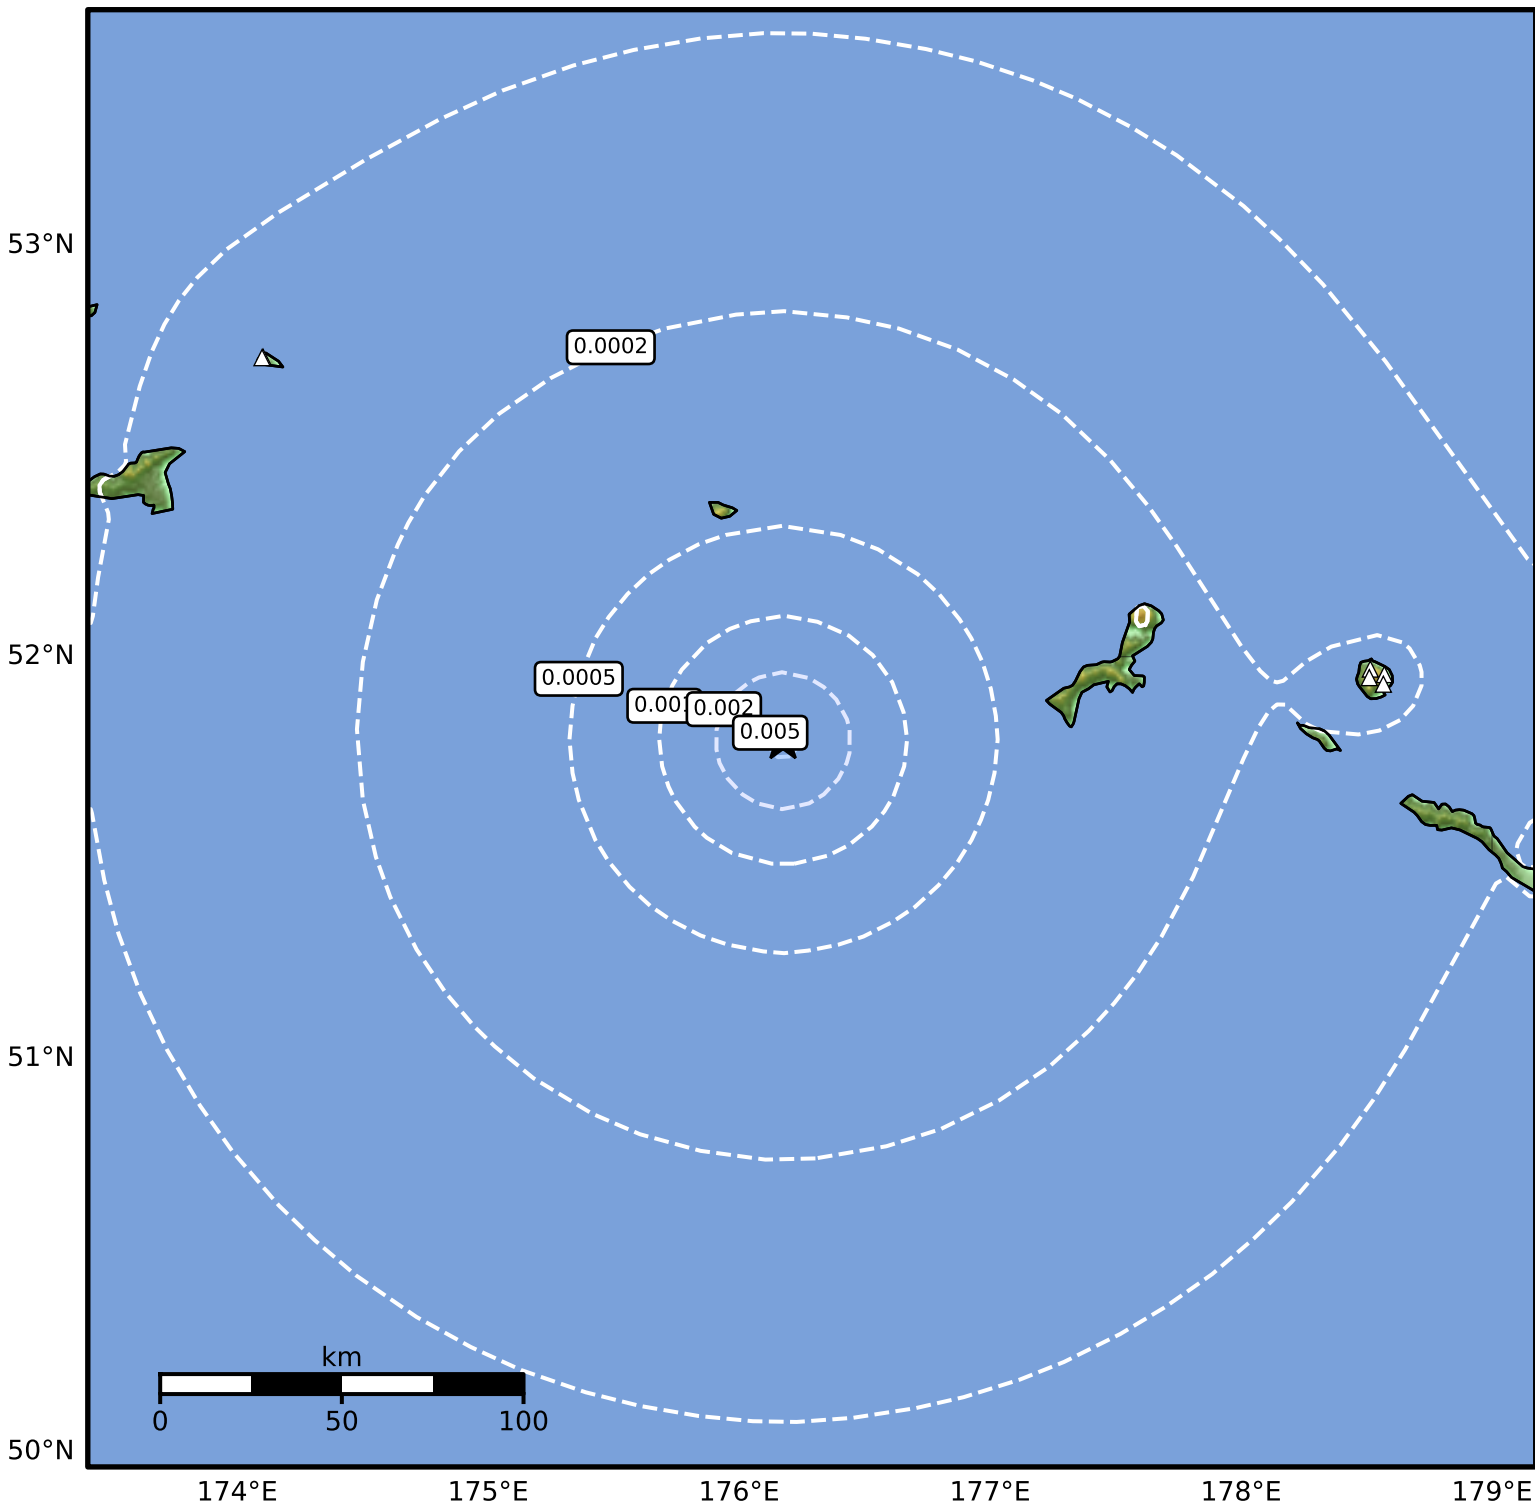

3.0 Second Peak Spectral Acceleration Map Alaska Earthquake Center
 ShakeMap: 245 km (152 miles) ESE of Attu Station
 Mar 10, 2026 17:18:34 UTC M3.5 N51.79 E176.18 Depth: 10.0km ID:a2026ewduzn

Scale based on Worden et al. (2012)

Version 1: Processed 2026-03-11T19:25:45Z

△ Seismic Instrument ○ Reported Intensity

★ Epicenter