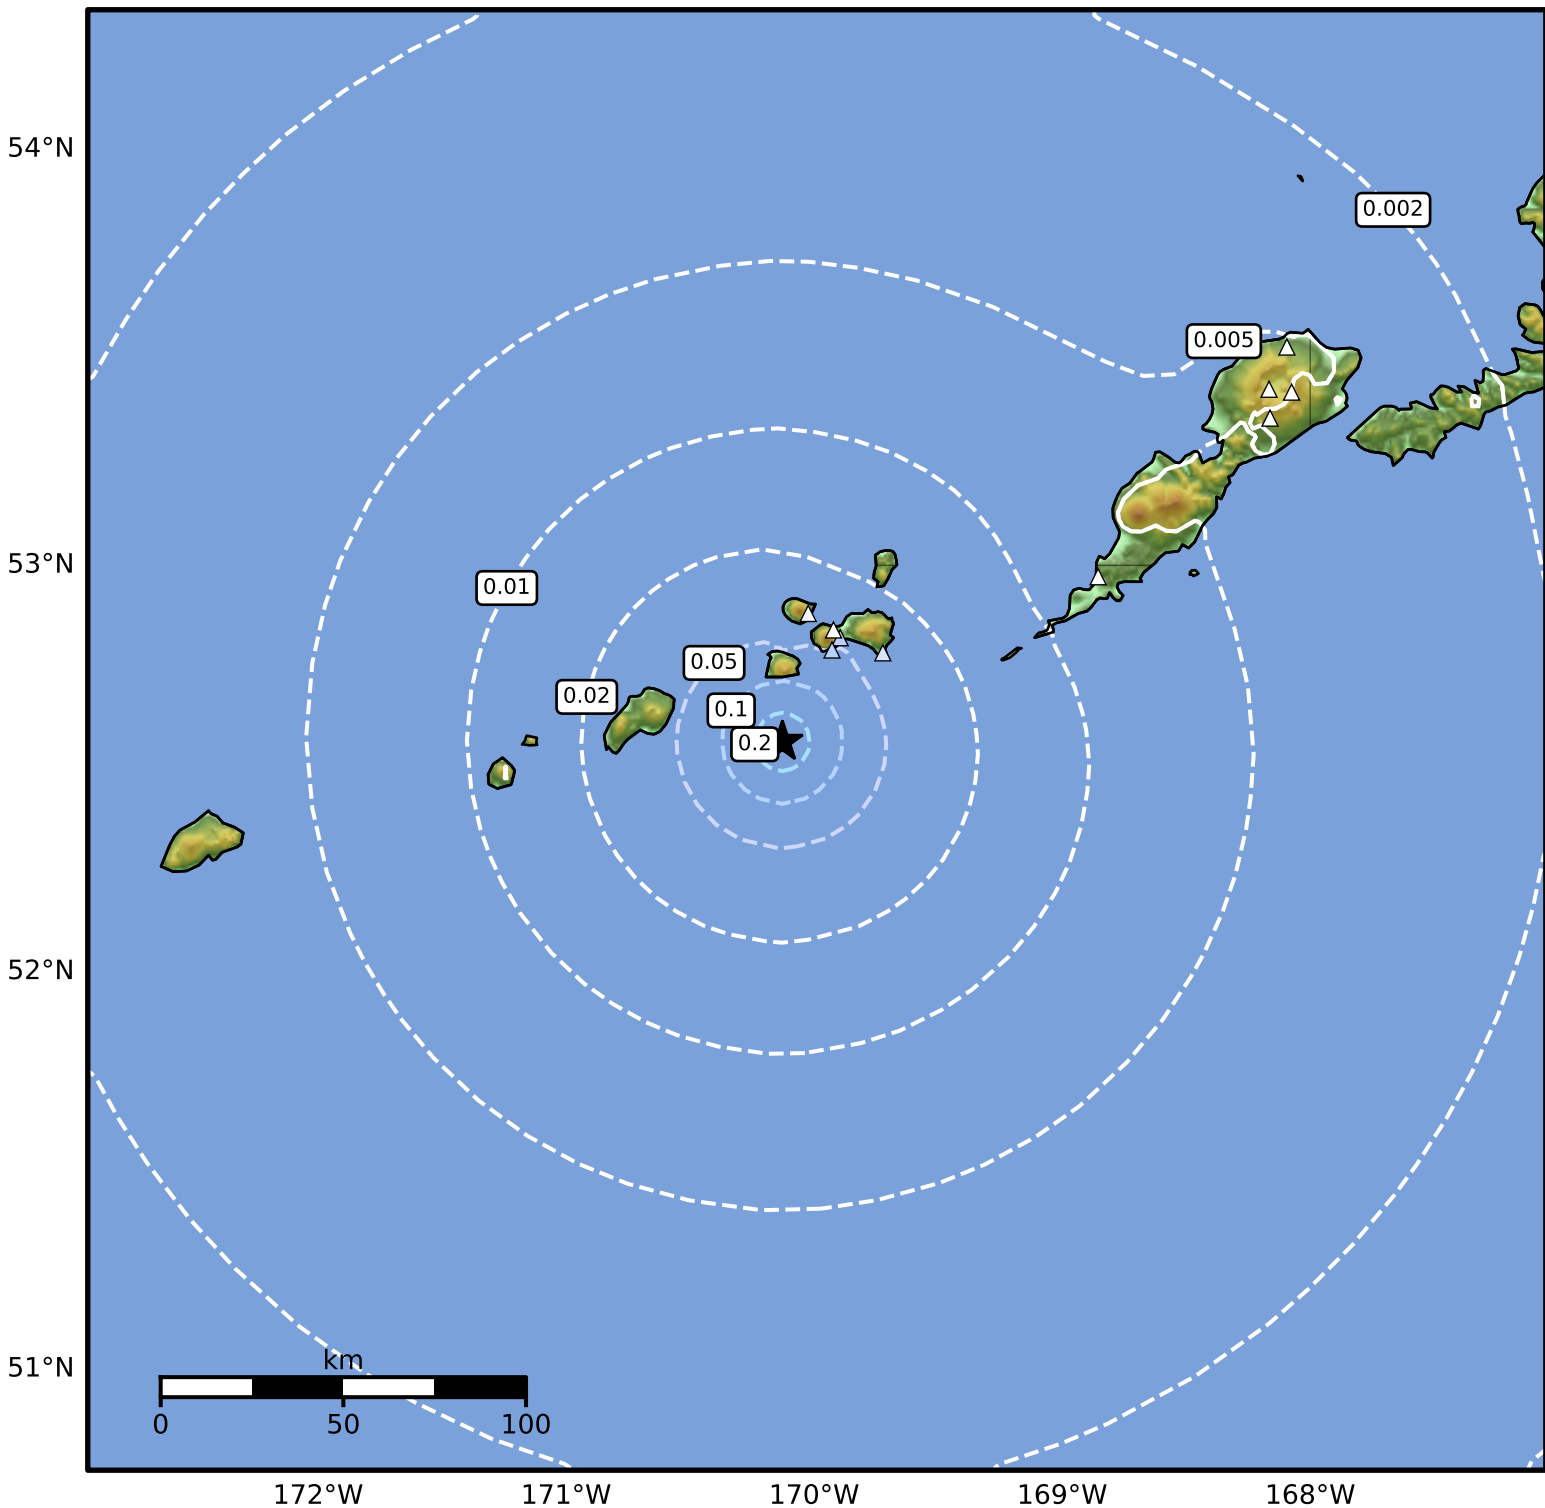

Peak Ground Velocity Map Alaska Earthquake Center
ShakeMap: 94 km (58 miles) WSW of Nikolski
Mar 10, 2026 19:04:39 UTC M3.8 N52.57 W170.13 Depth: 7.9km ID:a2026ewhisj

Scale based on Worden et al. (2012)

Version 1: Processed 2026-03-11T19:55:24Z

△ Seismic Instrument ○ Reported Intensity

★ Epicenter