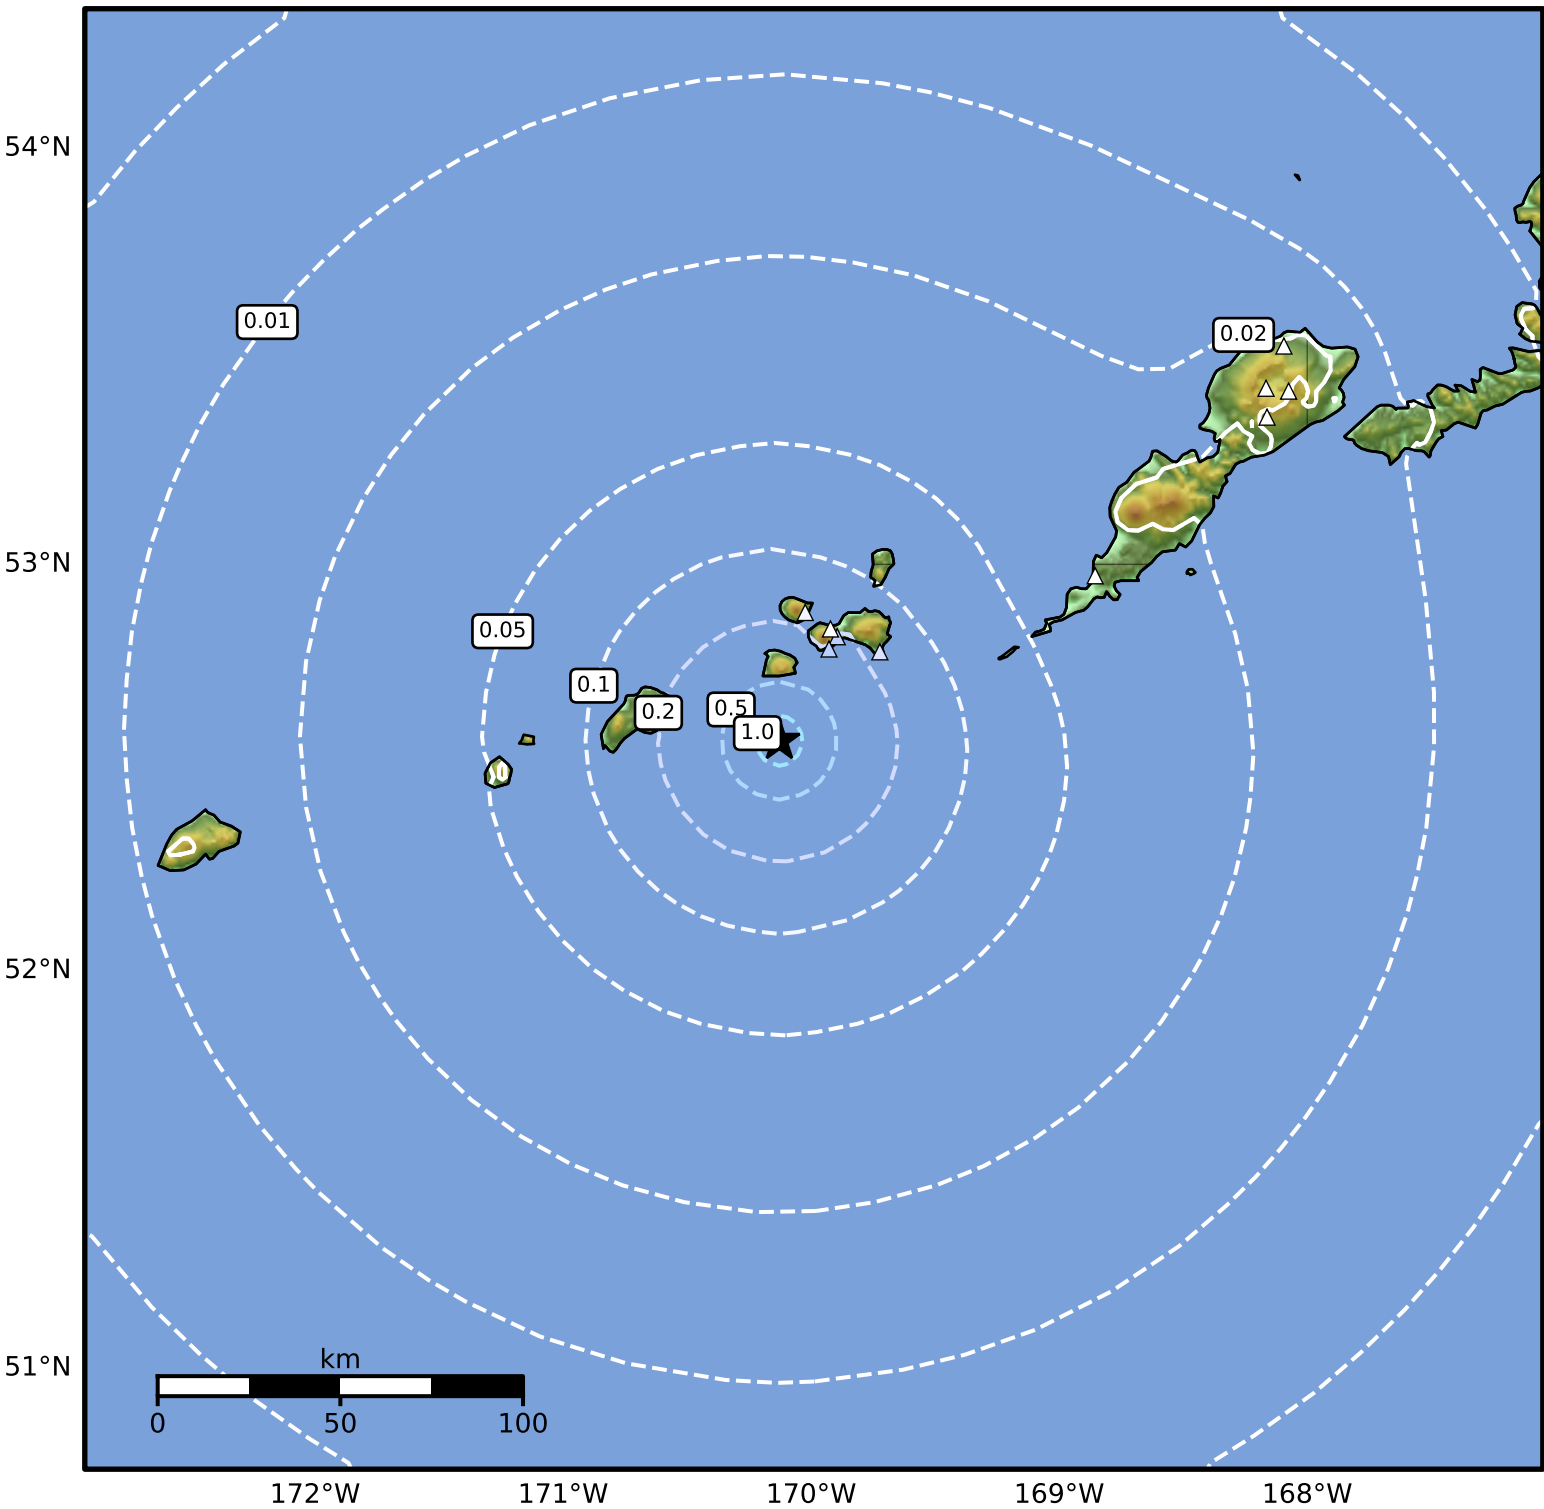

0.3 Second Peak Spectral Acceleration Map Alaska Earthquake Center
 ShakeMap: 94 km (58 miles) WSW of Nikolski
 Mar 10, 2026 19:04:39 UTC M3.8 N52.57 W170.13 Depth: 7.9km ID:a2026ewhisj

SA(0.3) (%g)	0.1	0.2	0.5	1	2	5	10	20	50	100	200
--------------	-----	-----	-----	---	---	---	----	----	----	-----	-----

Scale based on Worden et al. (2012)

Version 1: Processed 2026-03-11T19:55:24Z

△ Seismic Instrument ○ Reported Intensity

★ Epicenter