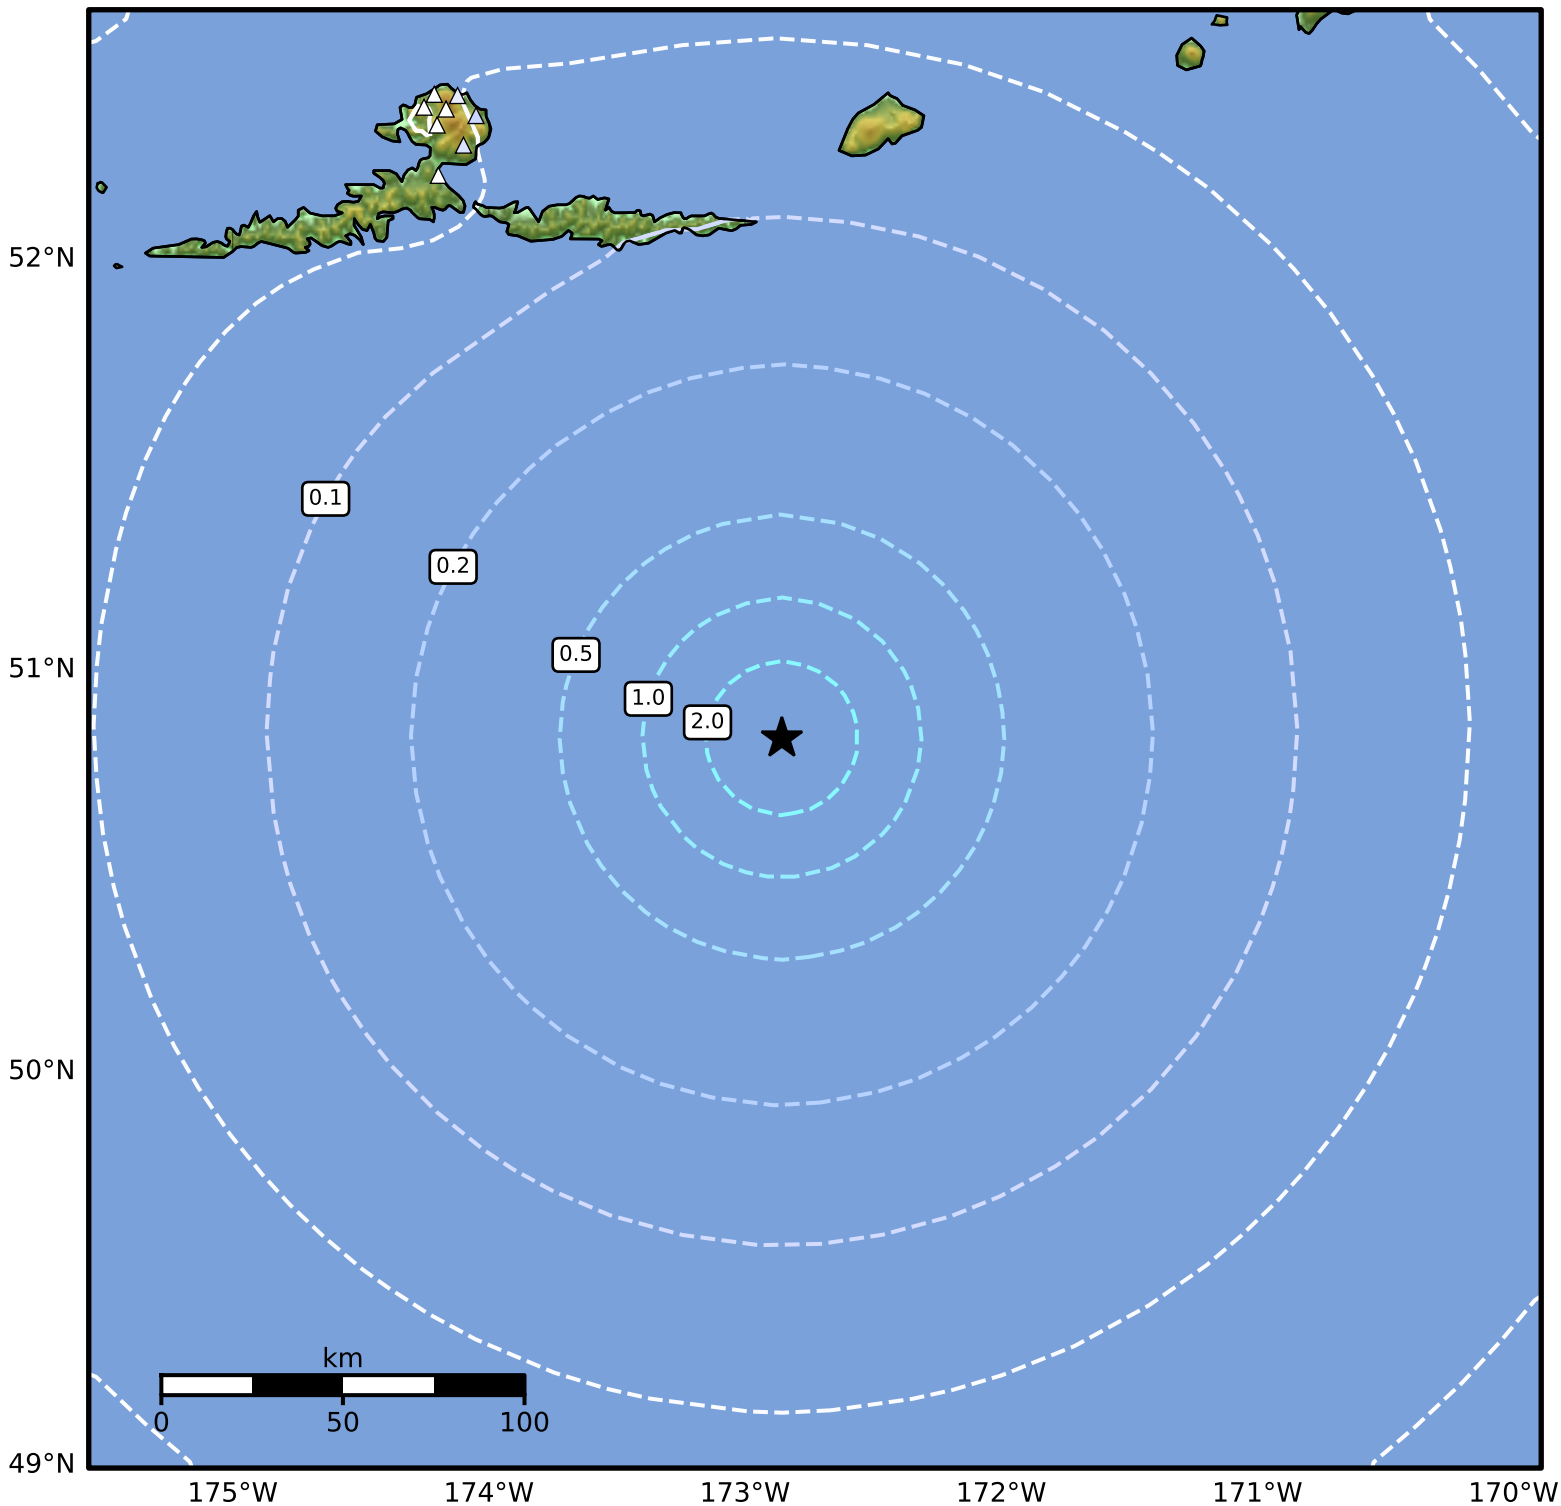

Peak Ground Acceleration Map Alaska Earthquake Center  
ShakeMap: 179 km (111 miles) SSE of Atka  
Apr 12, 2026 20:41:19 UTC M4.4 N50.83 W172.86 Depth: 22.3km ID:a2026hezmlm

Scale based on Worden et al. (2012)

△ Seismic Instrument ○ Reported Intensity

★ Epicenter

Version 6: Processed 2026-04-13T06:05:45Z