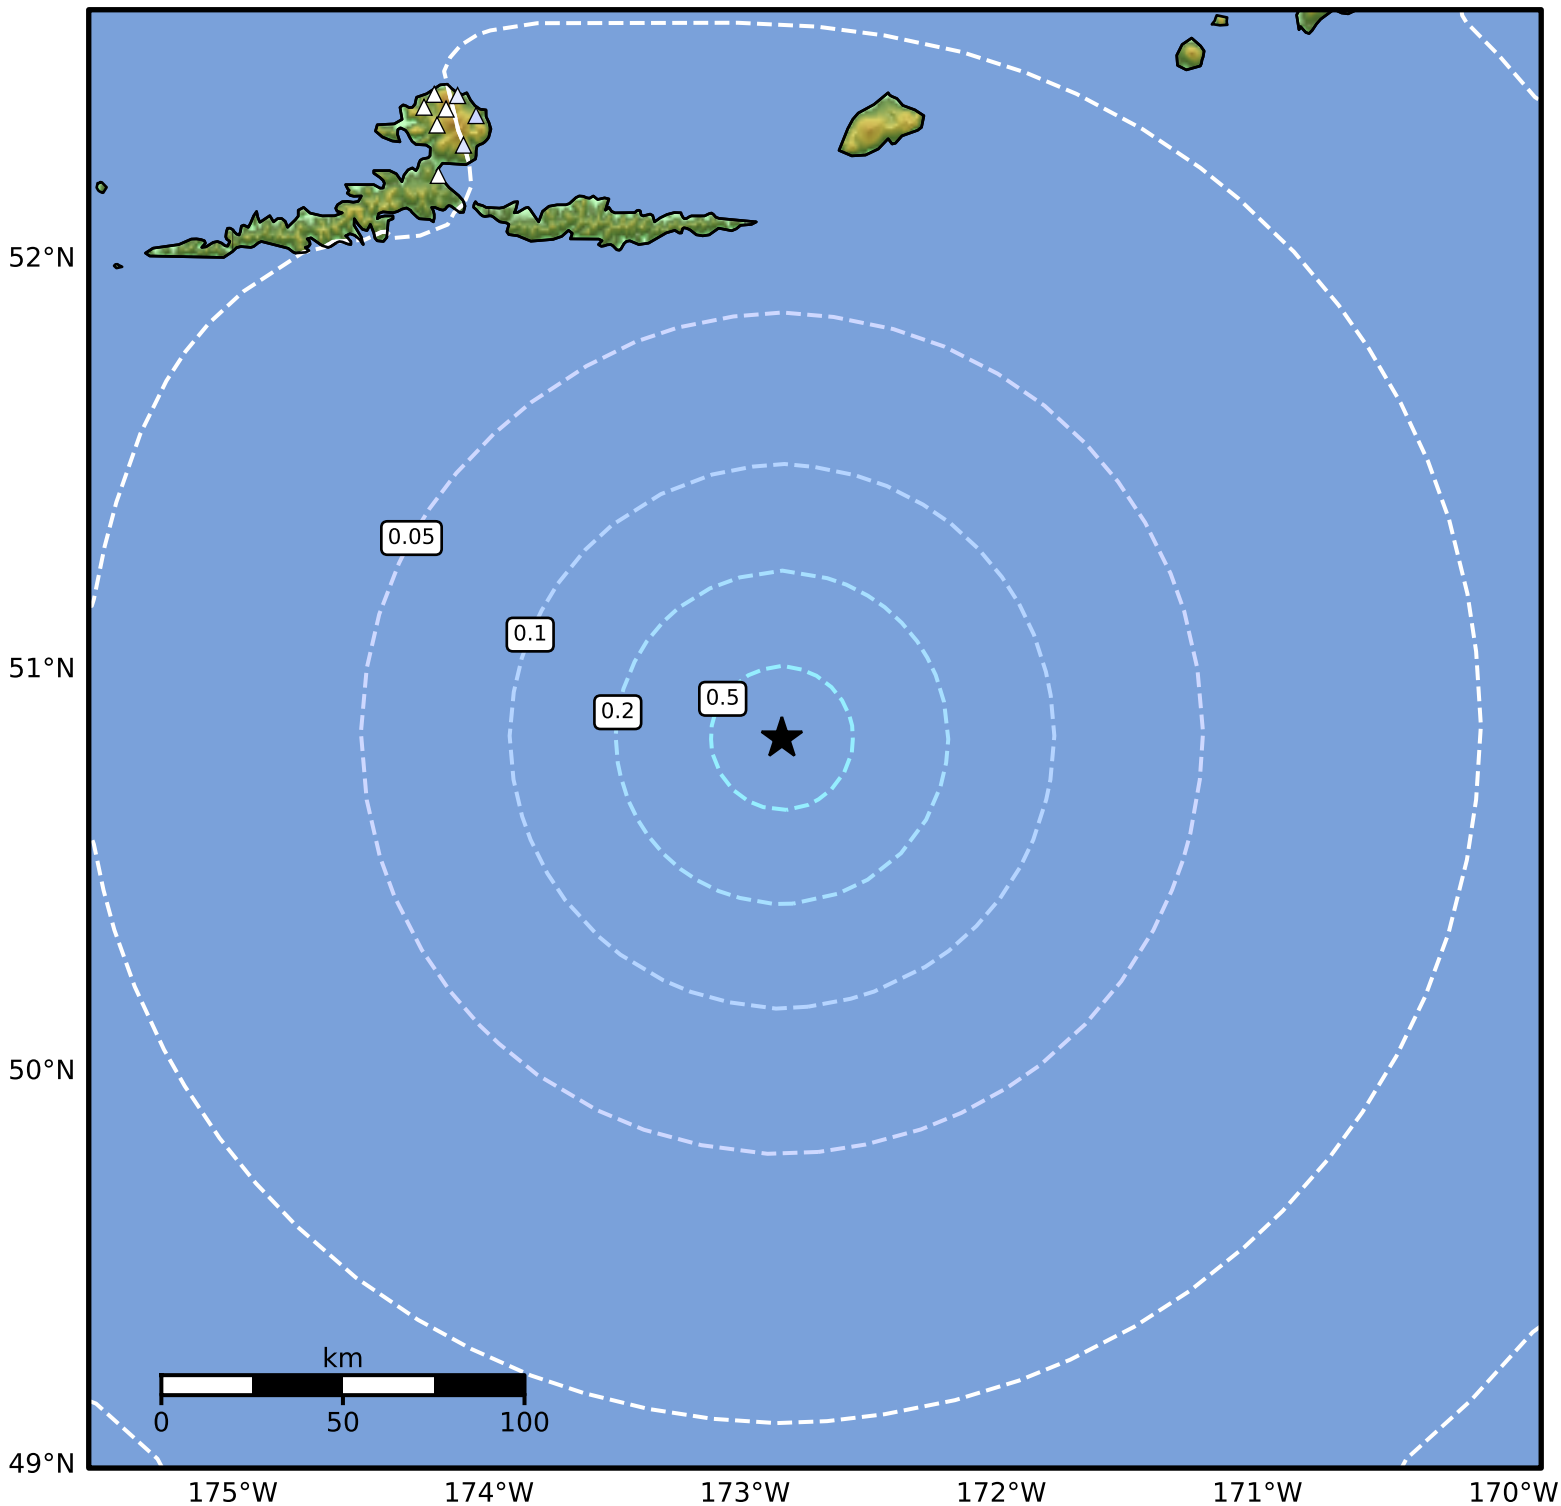

Peak Ground Velocity Map Alaska Earthquake Center
ShakeMap: 179 km (111 miles) SSE of Atka
Apr 12, 2026 20:41:19 UTC M4.4 N50.83 W172.86 Depth: 22.3km ID:a2026hezmlm

Scale based on Worden et al. (2012)

△ Seismic Instrument ○ Reported Intensity

★ Epicenter

Version 6: Processed 2026-04-13T06:05:45Z