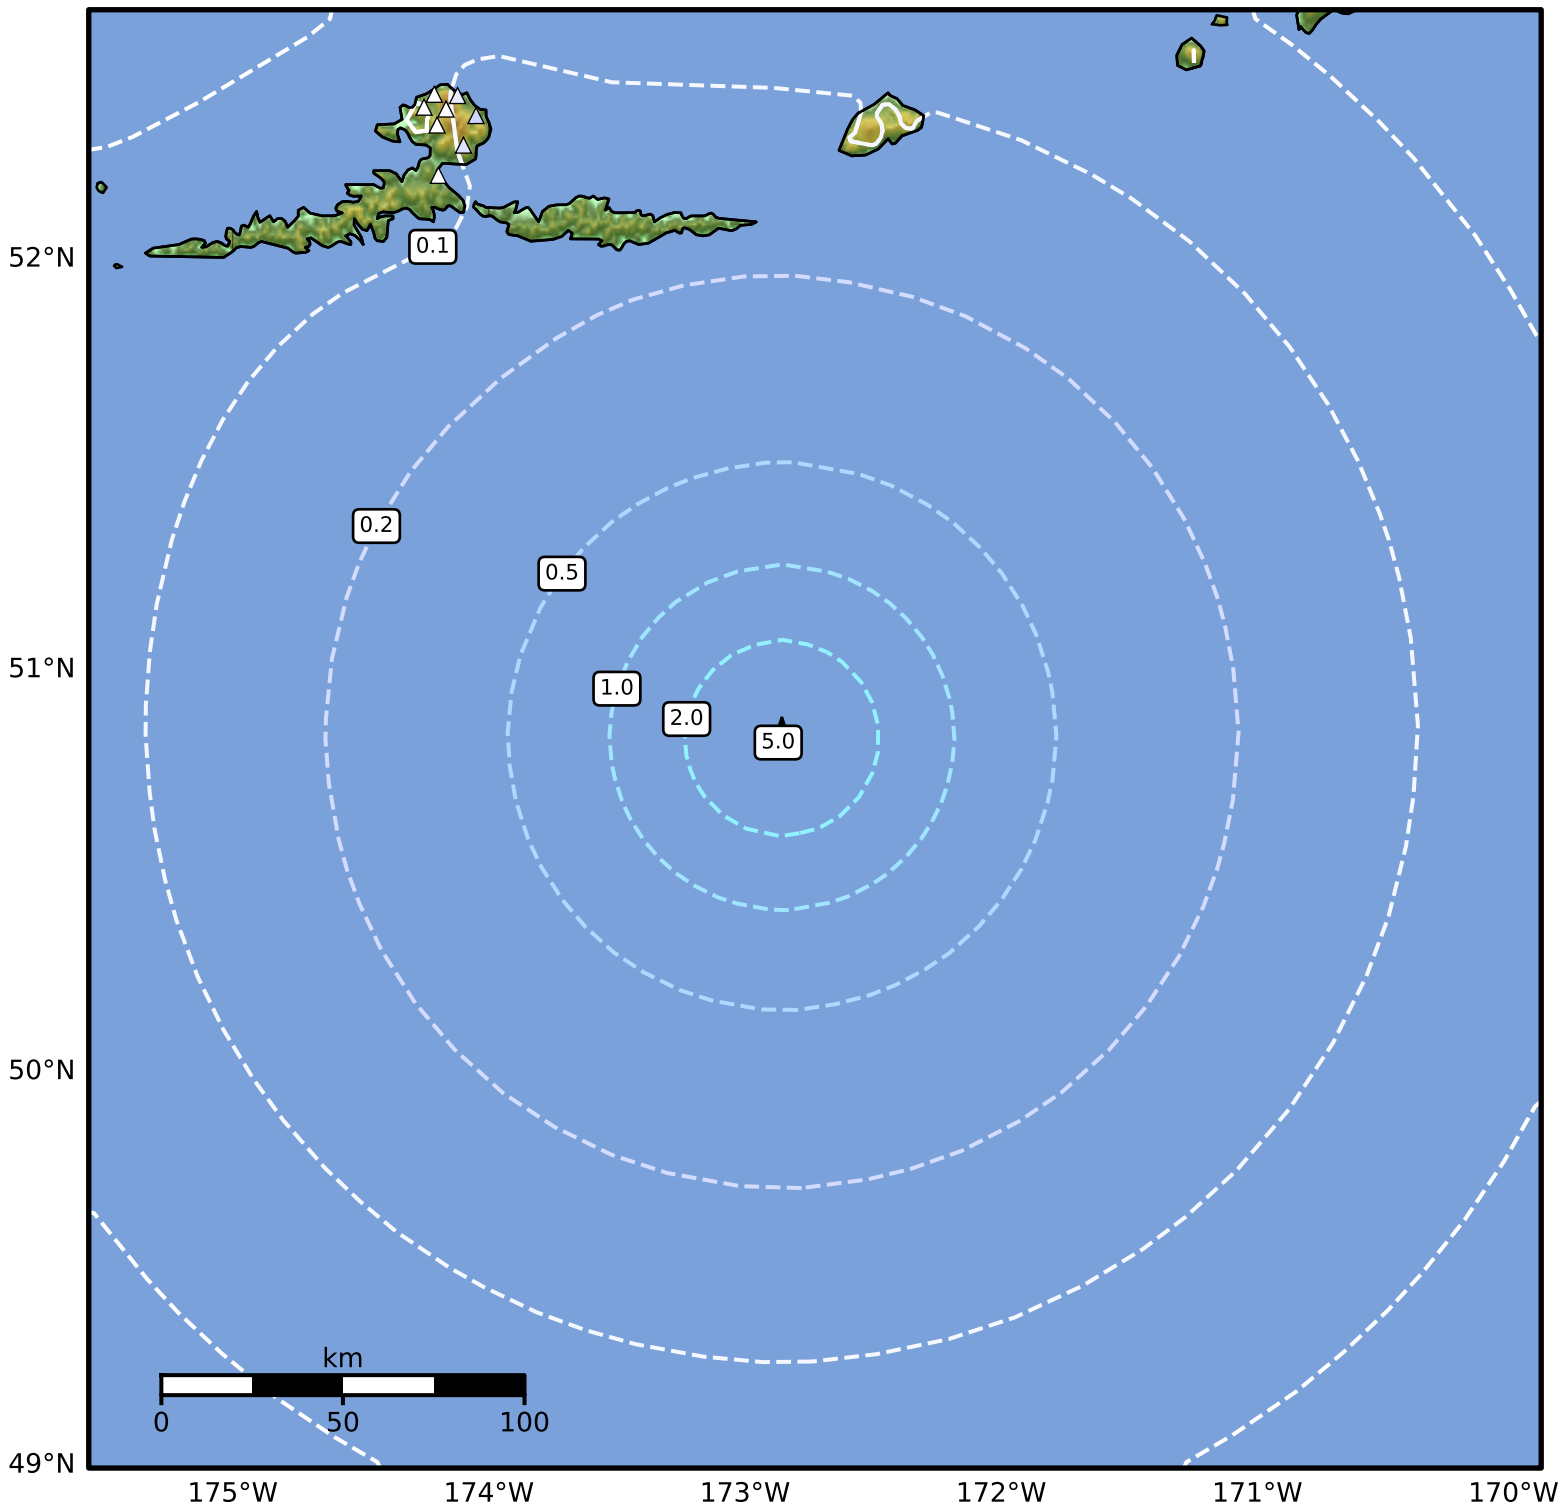

0.3 Second Peak Spectral Acceleration Map Alaska Earthquake Center
 ShakeMap: 179 km (111 miles) SSE of Atka
 Apr 12, 2026 20:41:19 UTC M4.4 N50.83 W172.86 Depth: 22.3km ID:a2026hezmlm

SA(0.3) (%g)	0.1	0.2	0.5	1	2	5	10	20	50	100	200
--------------	-----	-----	-----	---	---	---	----	----	----	-----	-----

Scale based on Worden et al. (2012)

△ Seismic Instrument ○ Reported Intensity

★ Epicenter

Version 6: Processed 2026-04-13T06:05:45Z