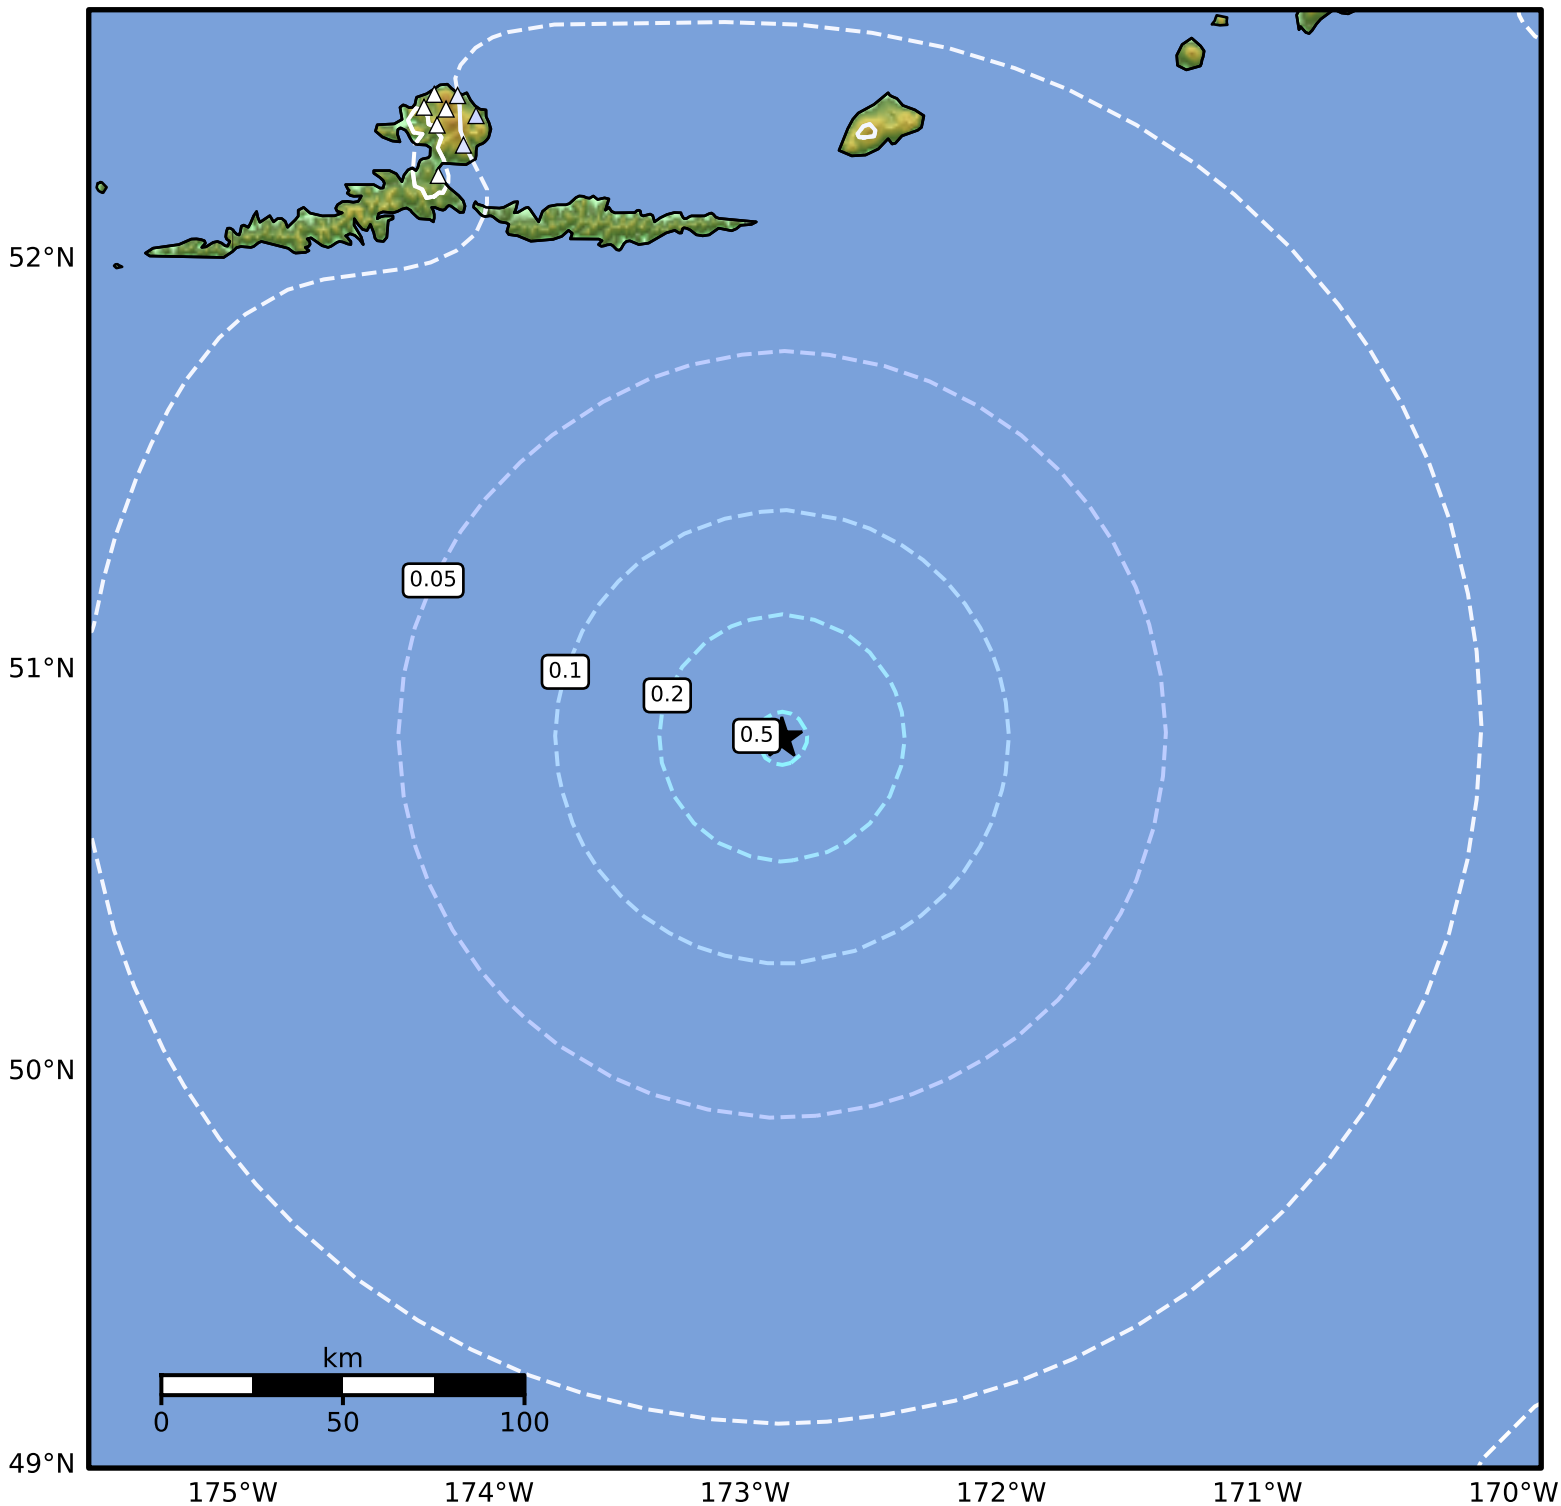

1.0 Second Peak Spectral Acceleration Map Alaska Earthquake Center  
 ShakeMap: 179 km (111 miles) SSE of Atka  
 Apr 12, 2026 20:41:19 UTC M4.4 N50.83 W172.86 Depth: 22.3km ID:a2026hezmlm

SA(1.0) (%g)	0.1	0.2	0.5	1	2	5	10	20	50	100	200
--------------	-----	-----	-----	---	---	---	----	----	----	-----	-----

Scale based on Worden et al. (2012)

△ Seismic Instrument ○ Reported Intensity

★ Epicenter

Version 6: Processed 2026-04-13T06:05:45Z