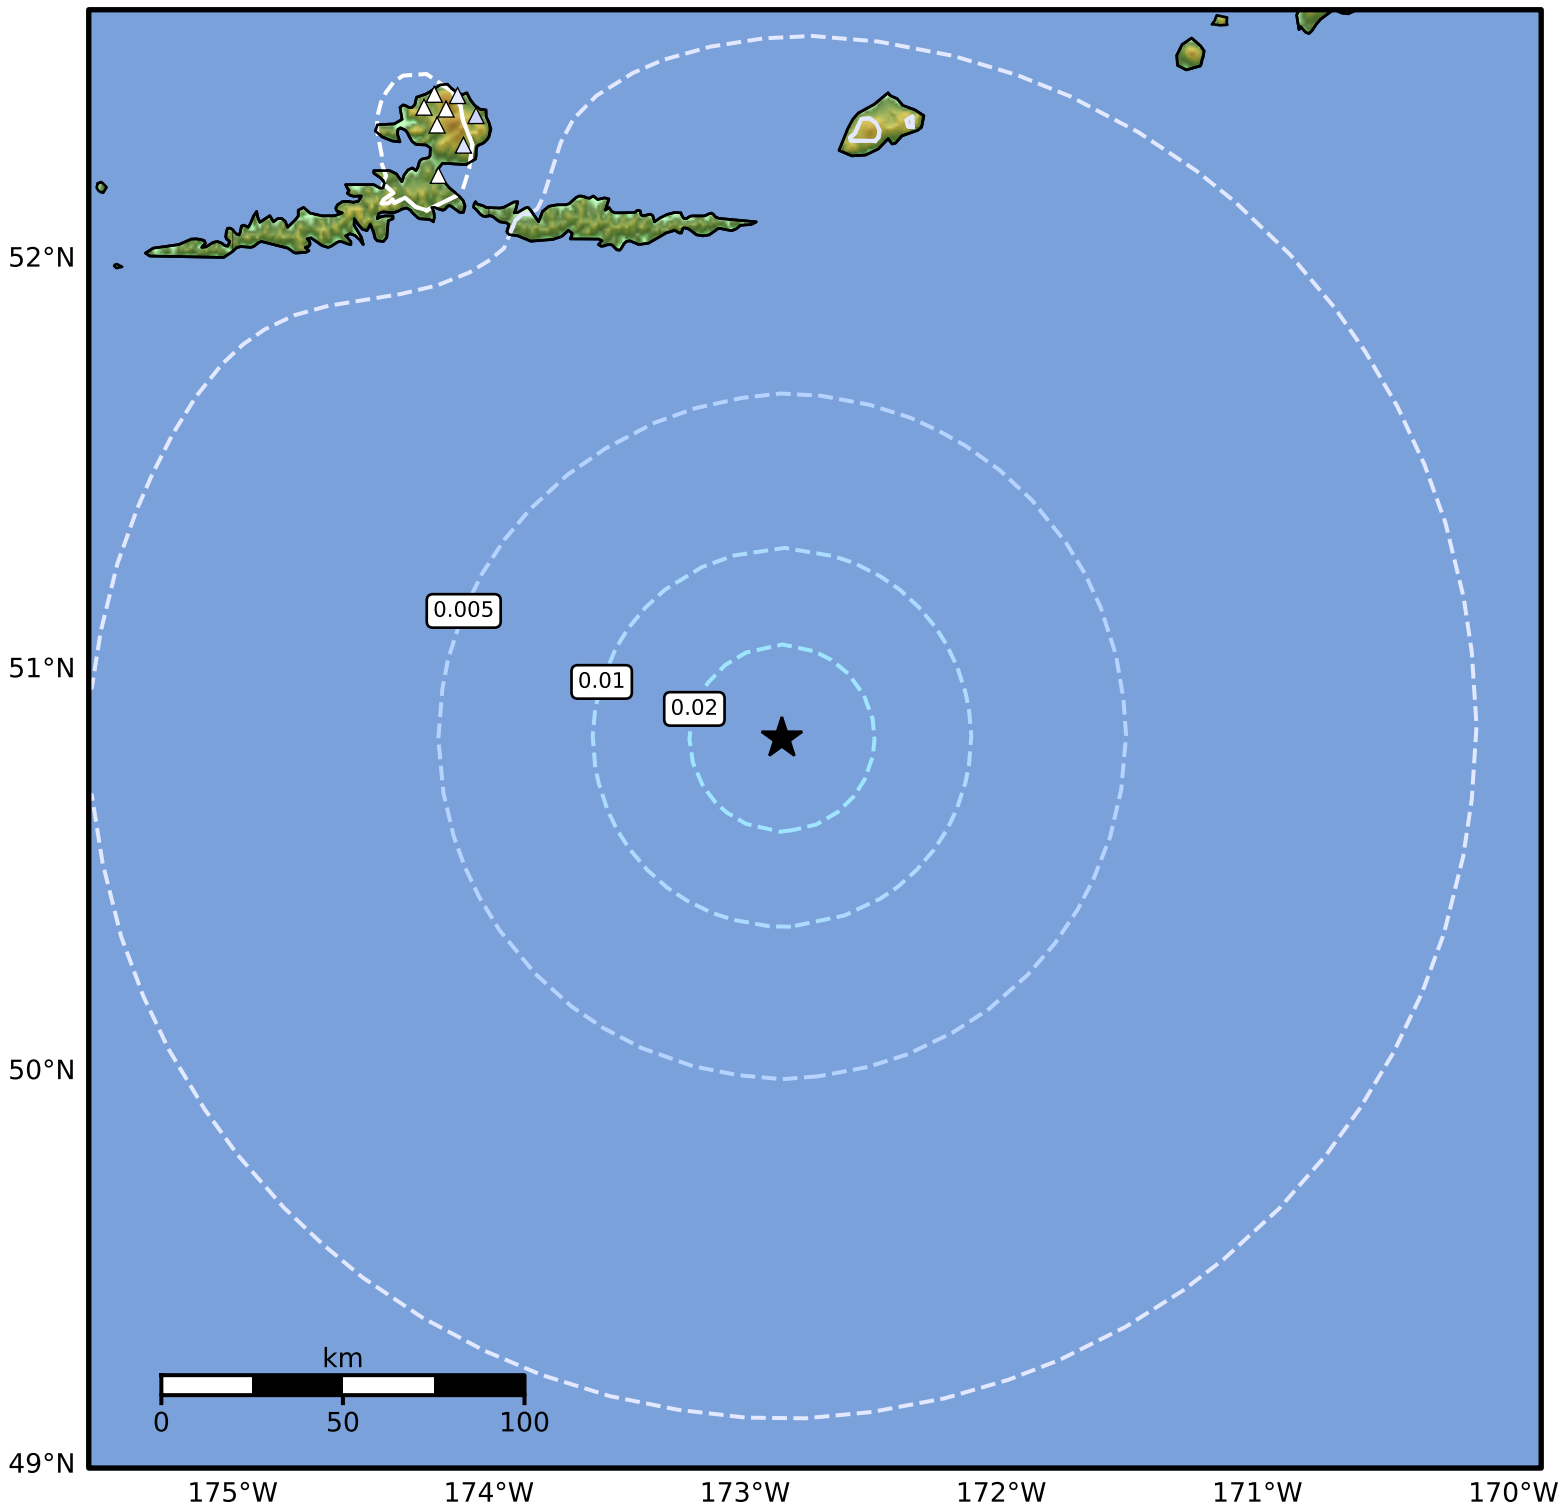

3.0 Second Peak Spectral Acceleration Map Alaska Earthquake Center  
ShakeMap: 179 km (111 miles) SSE of Atka  
Apr 12, 2026 20:41:19 UTC M4.4 N50.83 W172.86 Depth: 22.3km ID:a2026hezmlm

SA(3.0) (%g)	0.1	0.2	0.5	1	2	5	10	20	50

Scale based on Worden et al. (2012)

△ Seismic Instrument ○ Reported Intensity

★ Epicenter

Version 6: Processed 2026-04-13T06:05:45Z