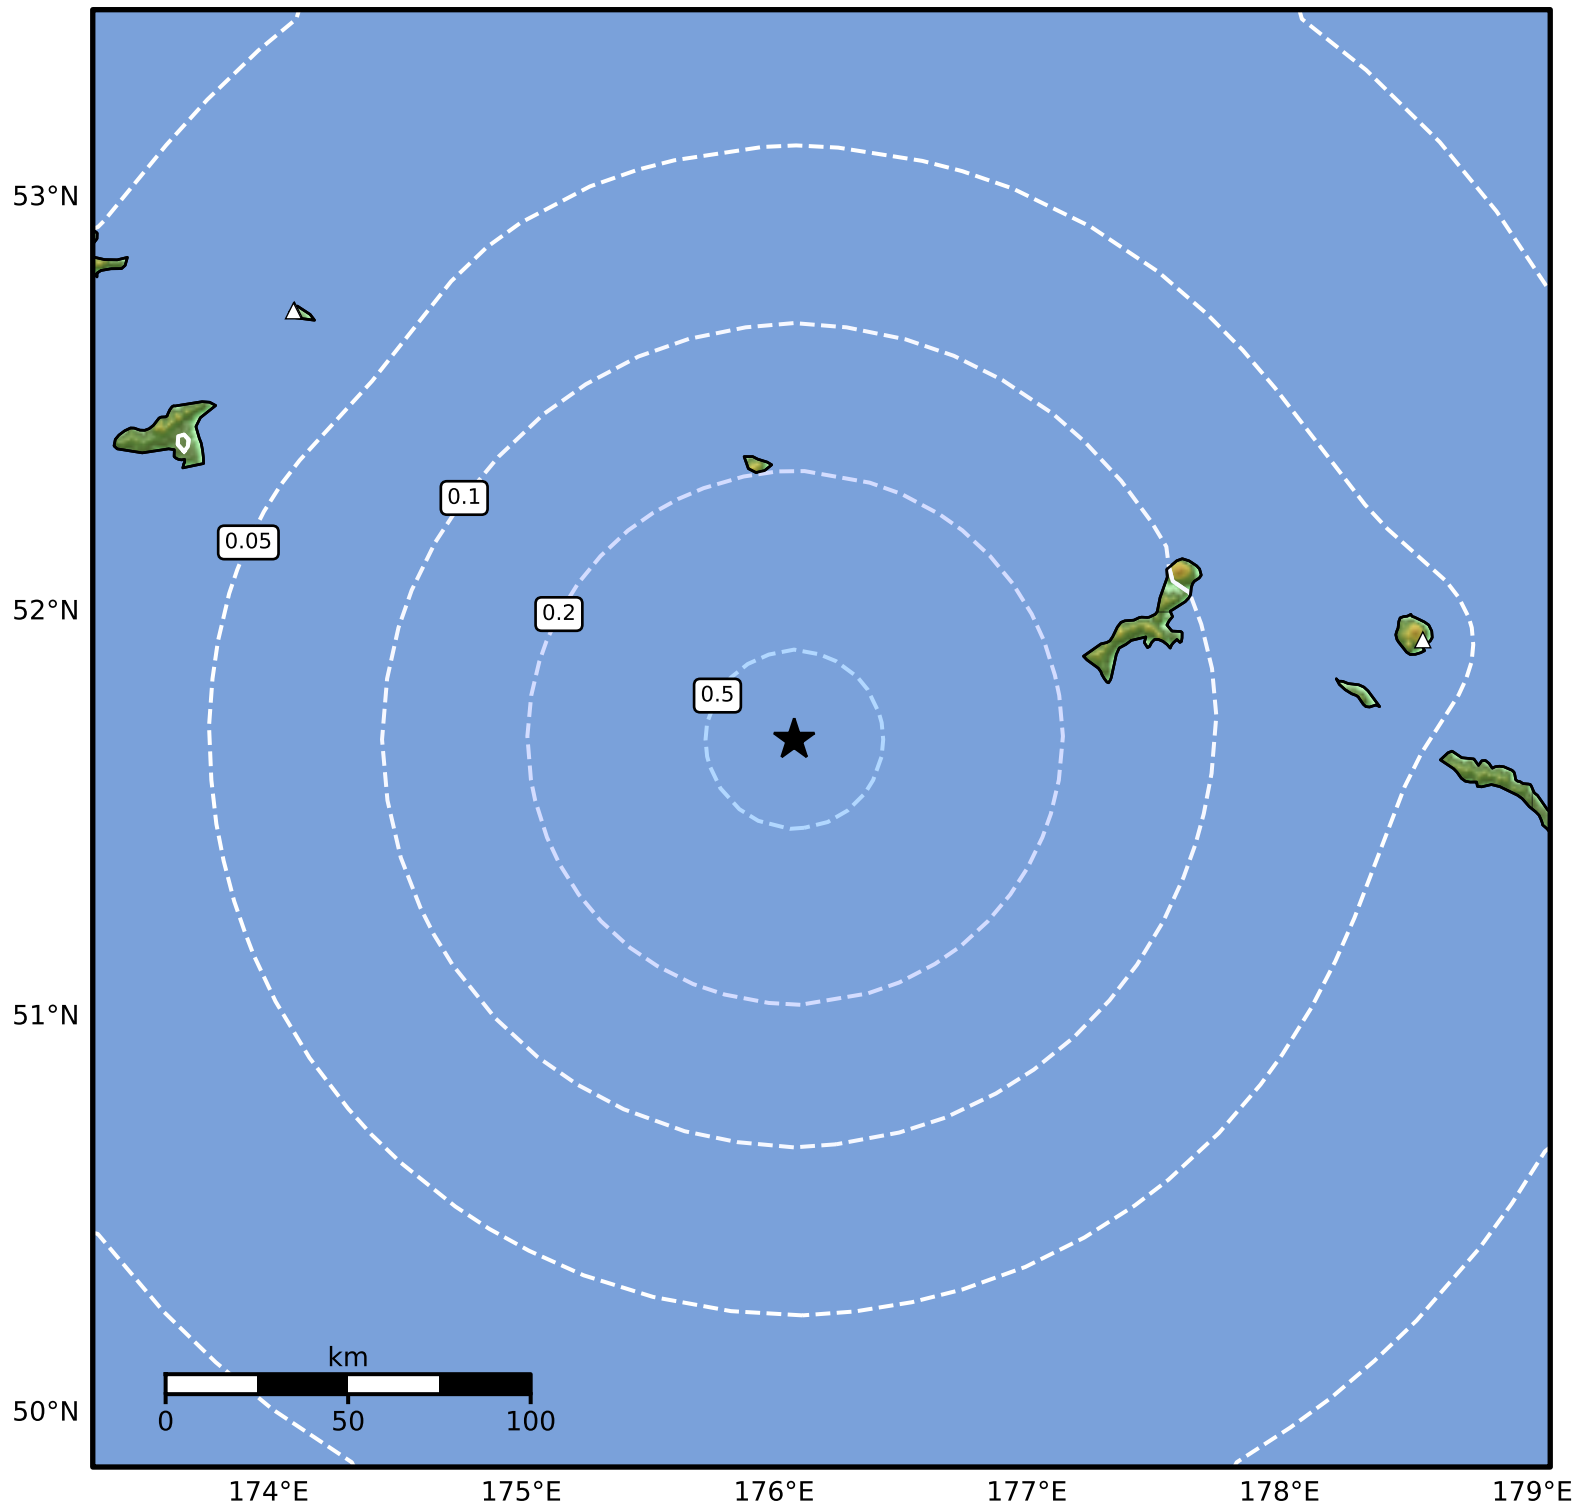

0.3 Second Peak Spectral Acceleration Map Alaska Earthquake Center
 ShakeMap: 246 km (153 miles) ESE of Attu Station
 May 04, 2026 21:11:23 UTC M4.1 N51.69 E176.08 Depth: 47.9km ID:a2026iuvcyc

SA(0.3) (%g)	0.1	0.2	0.5	1	2	5	10	20	50	100	200

Scale based on Worden et al. (2012)

△ Seismic Instrument ○ Reported Intensity

★ Epicenter

Version 5: Processed 2026-05-04T21:42:40Z