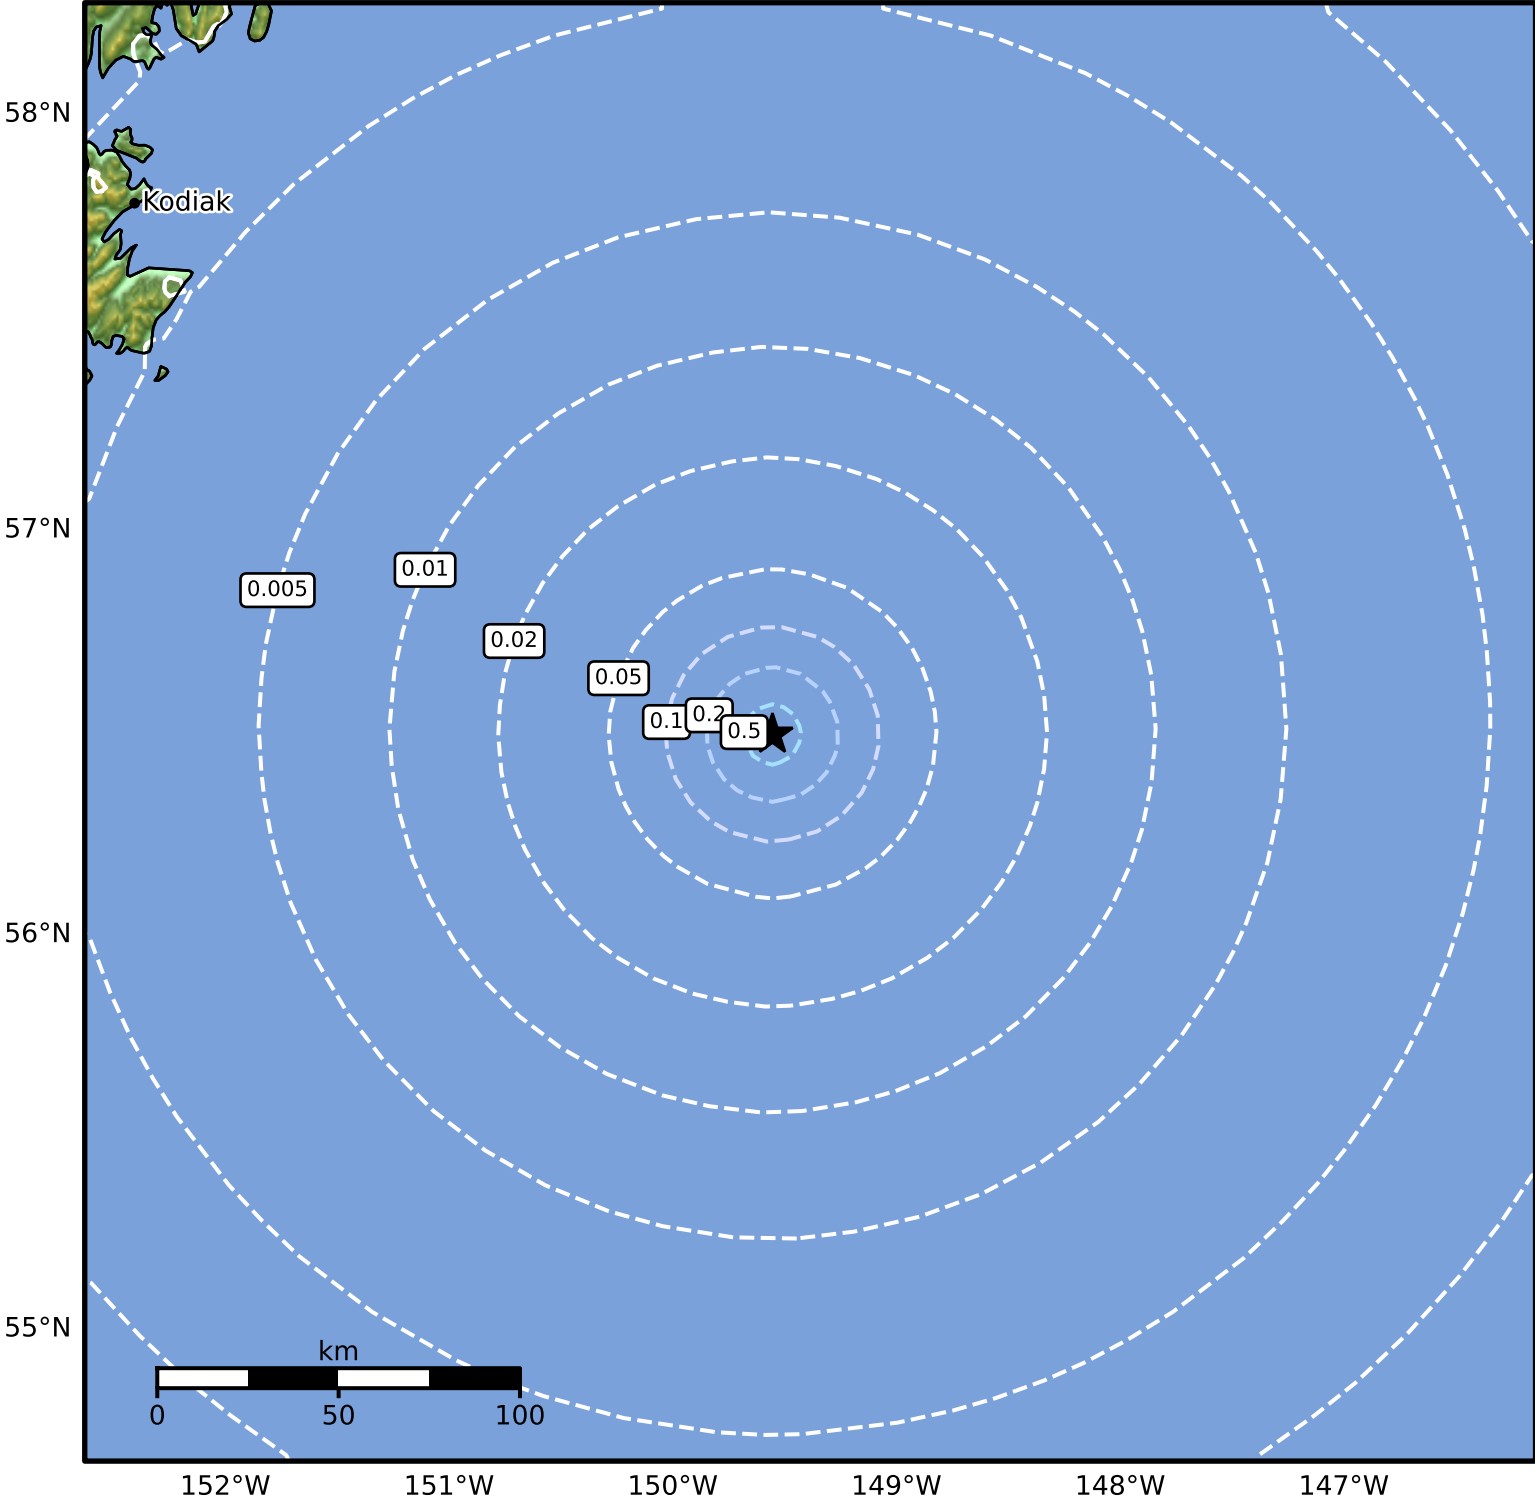

Peak Ground Acceleration Map Alaska Earthquake Center
 ShakeMap: 224 km (139 miles) SE of Kodiak
 May 12, 2026 15:15:53 UTC M3.3 N56.50 W149.55 Depth: 5.0km ID:a2026jjdkdo

PGA (%g)	0.1	0.2	0.5	1	2	5	10	20	50	100	200
-----------------	------------	------------	------------	----------	----------	----------	-----------	-----------	-----------	------------	------------

Scale based on Worden et al. (2012) Version 3: Processed 2026-05-14T21:13:24Z
 △ Seismic Instrument ○ Reported Intensity ★ Epicenter