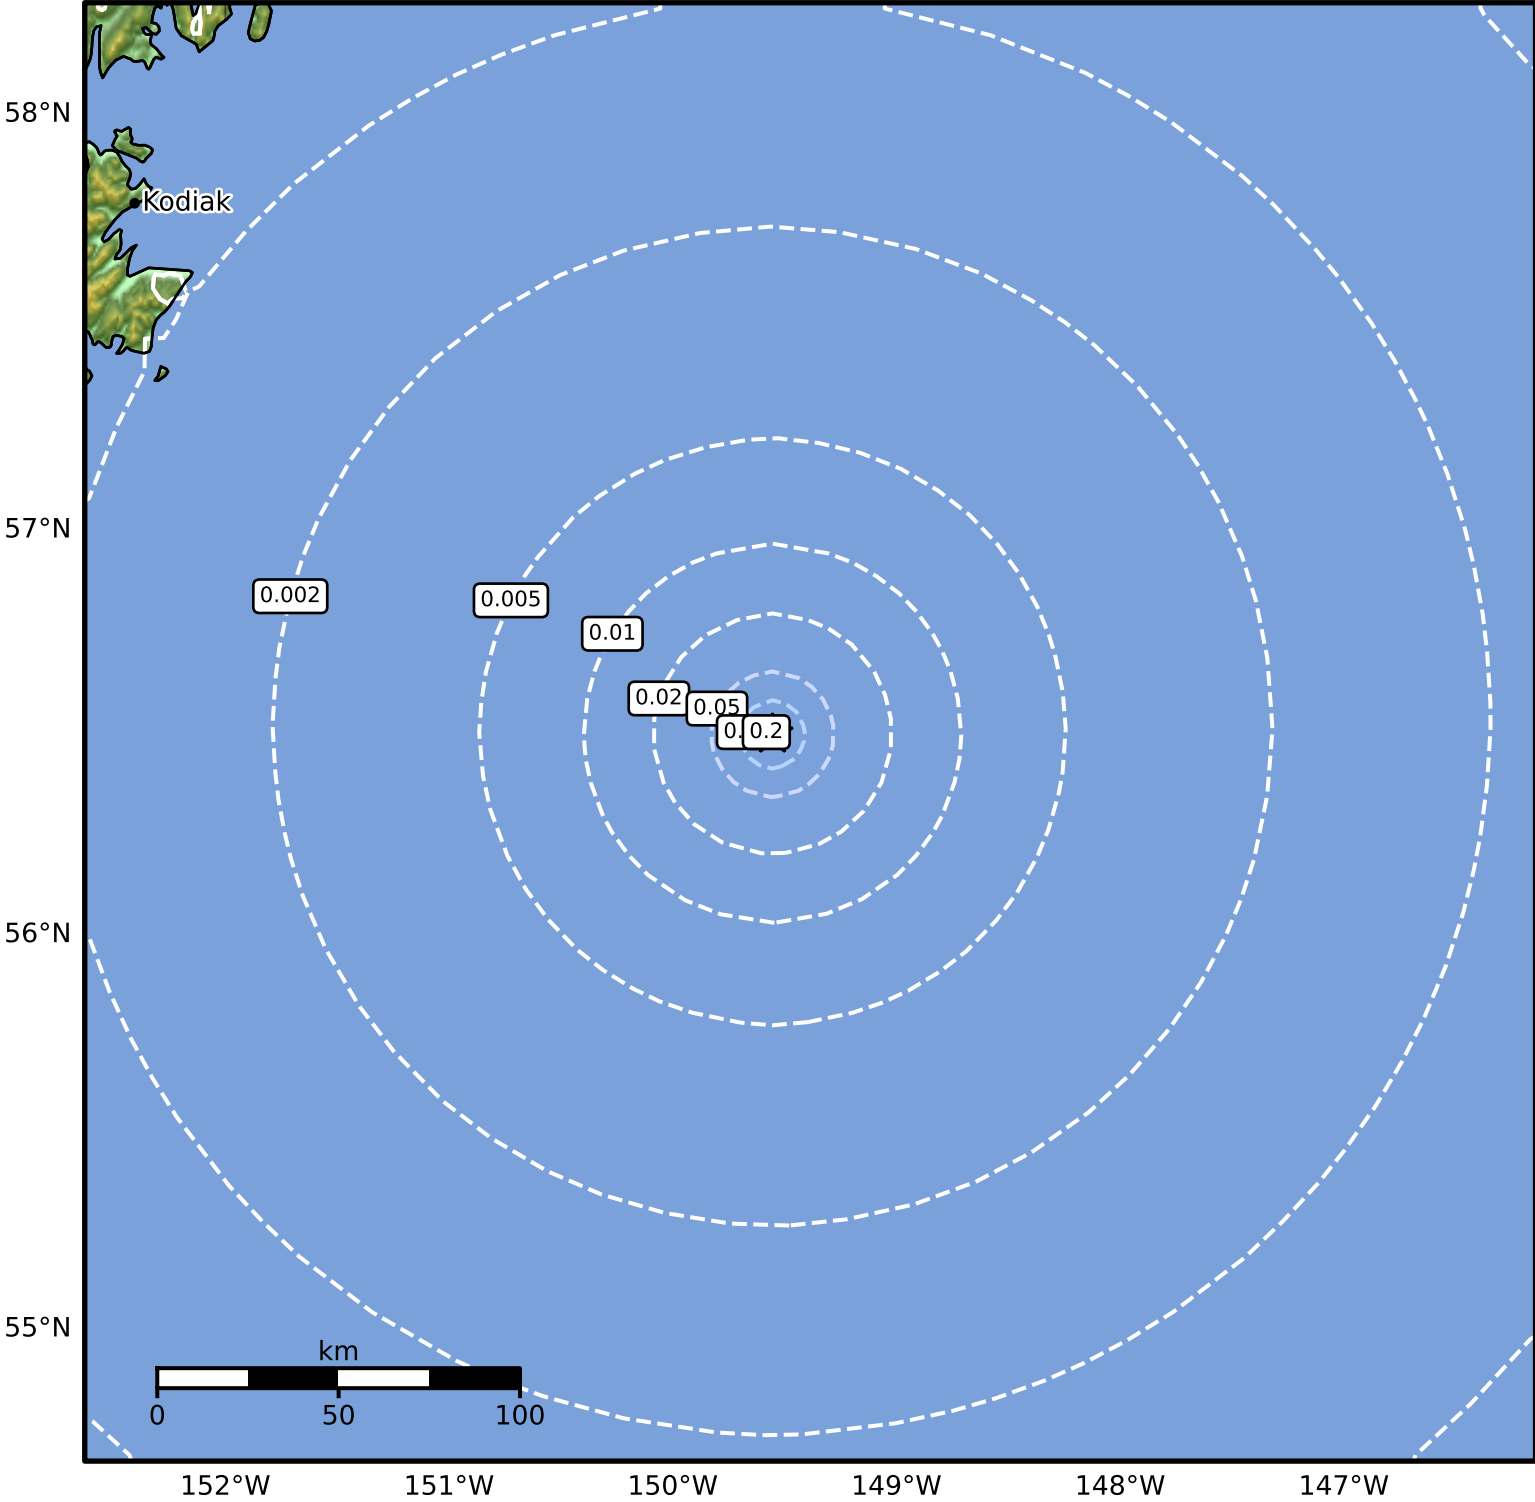

Peak Ground Velocity Map Alaska Earthquake Center
ShakeMap: 224 km (139 miles) SE of Kodiak
May 12, 2026 15:15:53 UTC M3.3 N56.50 W149.55 Depth: 5.0km ID:a2026jjdkdo

PGV (cm/s)	0.1	0.2	0.5	1	2	5	10	20	50	100	200
-------------------	------------	------------	------------	----------	----------	----------	-----------	-----------	-----------	------------	------------

Scale based on Worden et al. (2012)

Version 3: Processed 2026-05-14T21:13:24Z

△ Seismic Instrument ○ Reported Intensity

★ Epicenter