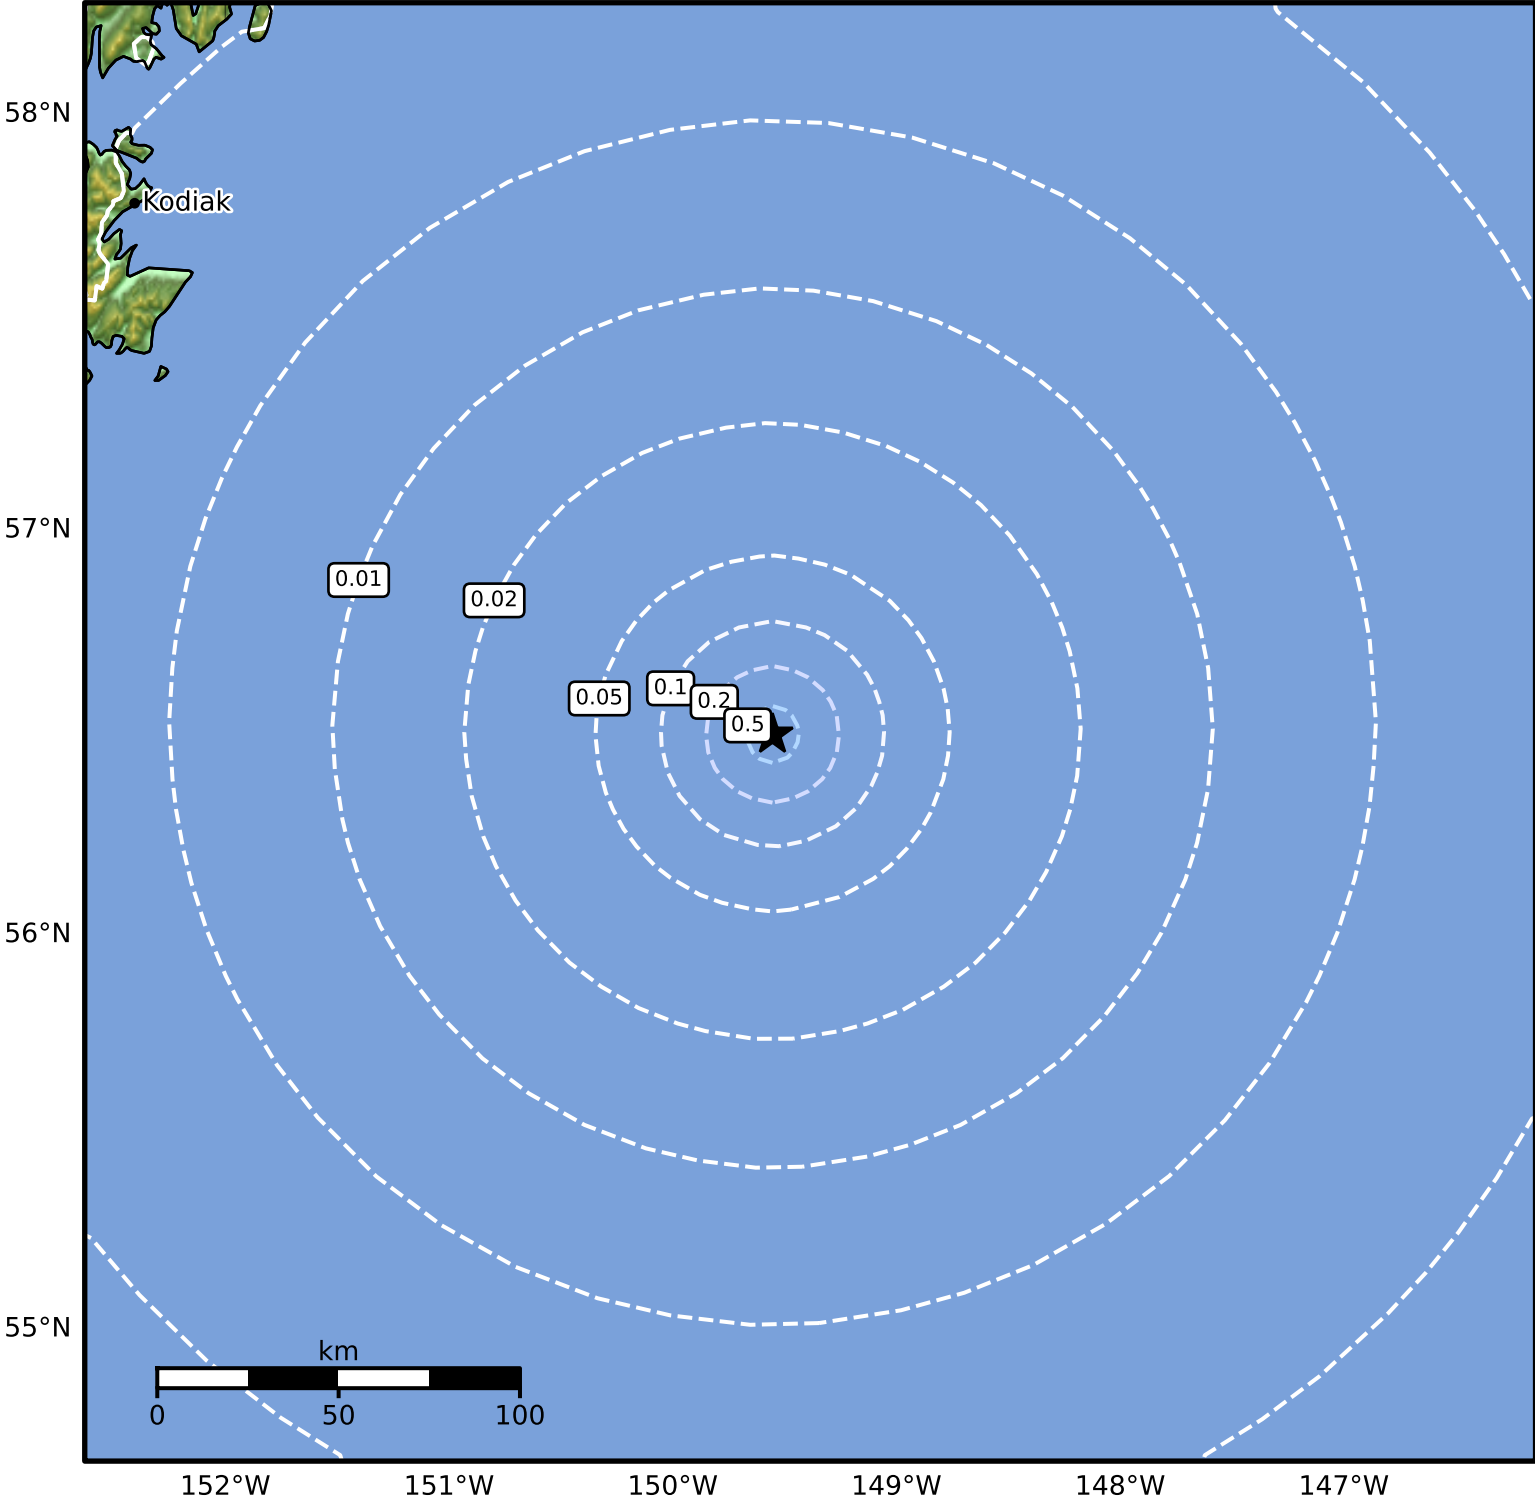

0.3 Second Peak Spectral Acceleration Map Alaska Earthquake Center
 ShakeMap: 224 km (139 miles) SE of Kodiak
 May 12, 2026 15:15:53 UTC M3.3 N56.50 W149.55 Depth: 5.0km ID:a2026jjdkdo

SA(0.3) (%g)	0.1	0.2	0.5	1	2	5	10	20	50	100	200
---------------------	------------	------------	------------	----------	----------	----------	-----------	-----------	-----------	------------	------------

Scale based on Worden et al. (2012)

Version 3: Processed 2026-05-14T21:13:24Z

△ Seismic Instrument ○ Reported Intensity

★ Epicenter