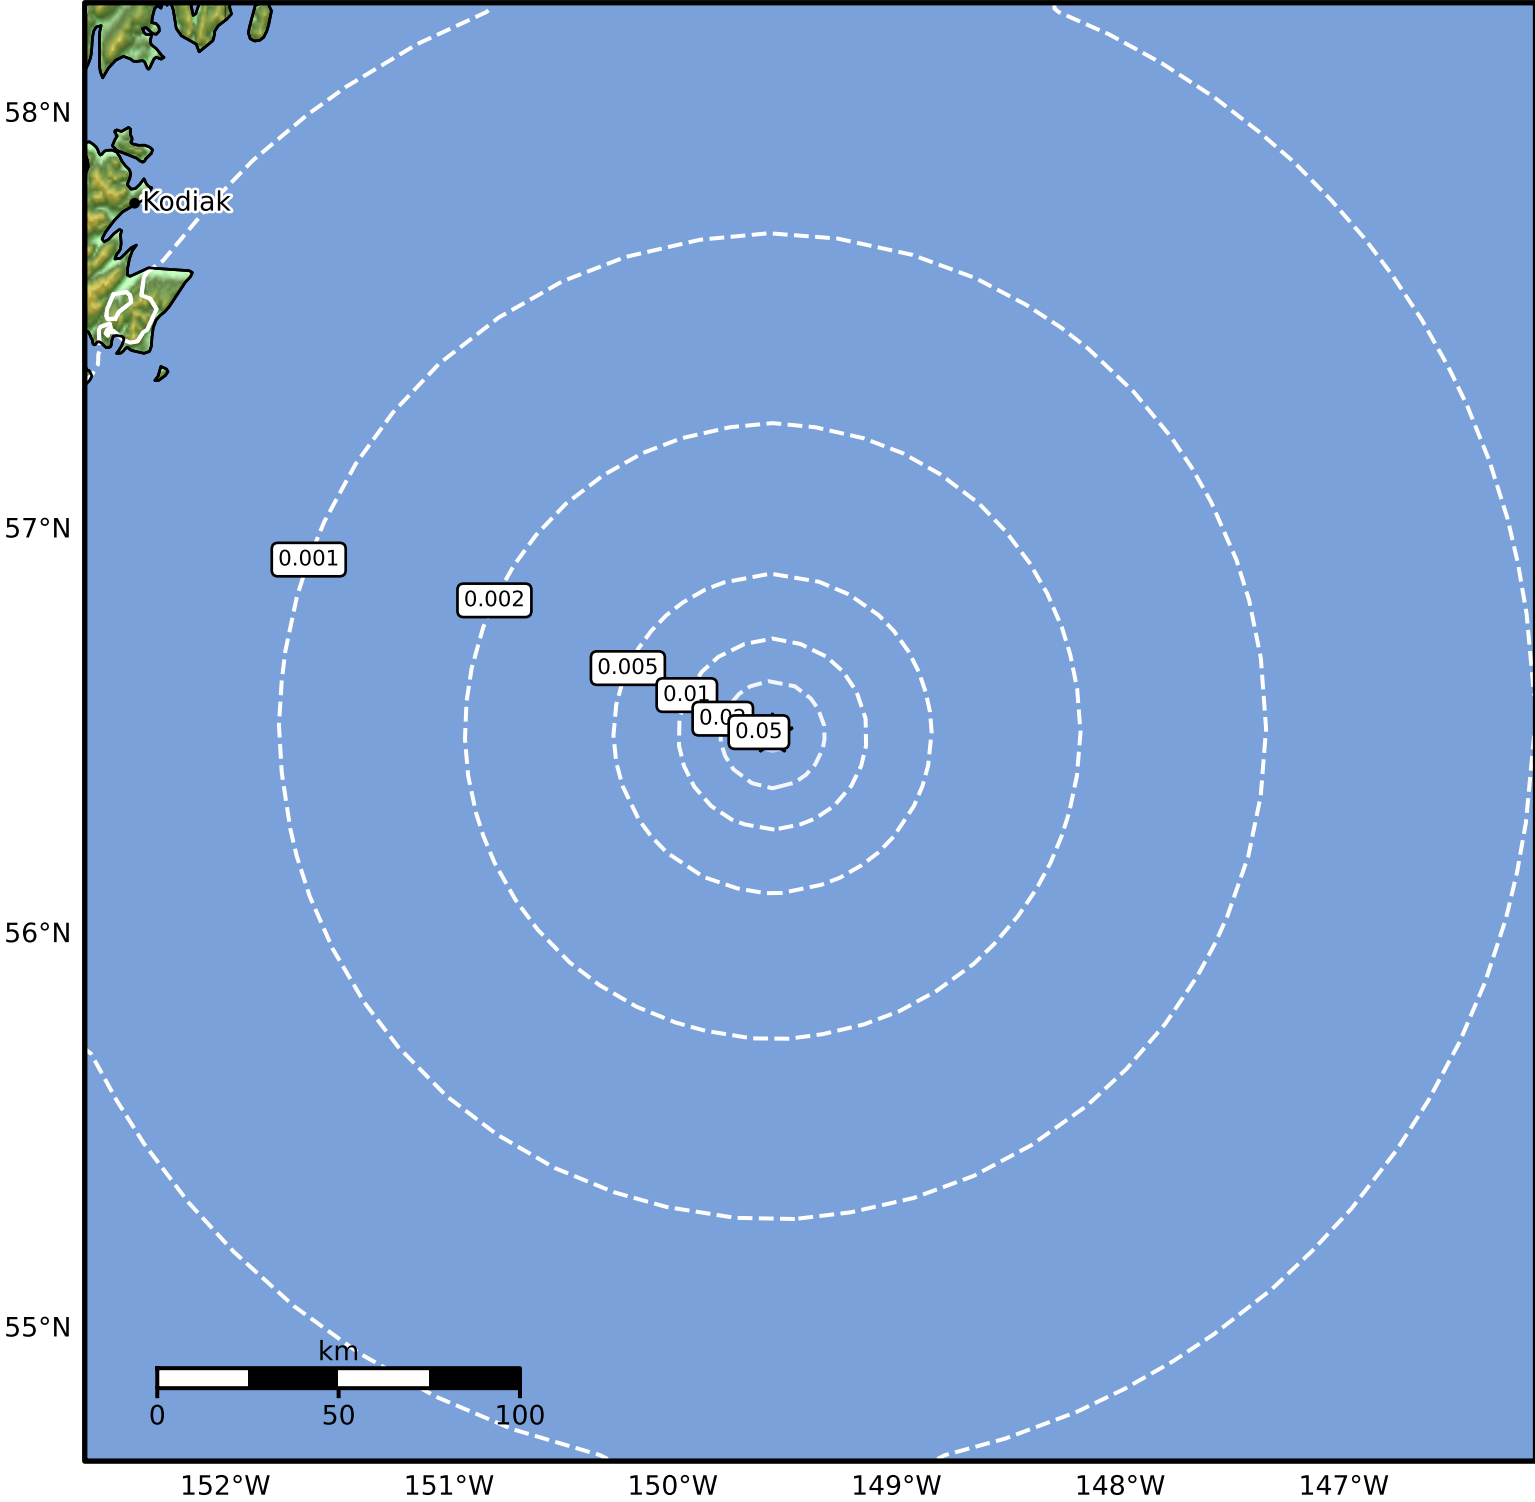

1.0 Second Peak Spectral Acceleration Map Alaska Earthquake Center  
 ShakeMap: 224 km (139 miles) SE of Kodiak  
 May 12, 2026 15:15:53 UTC M3.3 N56.50 W149.55 Depth: 5.0km ID:a2026jjdkdo

SA(1.0) (%g)	0.1	0.2	0.5	1	2	5	10	20	50	100	200
--------------	-----	-----	-----	---	---	---	----	----	----	-----	-----

Scale based on Worden et al. (2012) Version 3: Processed 2026-05-14T21:13:24Z  
 △ Seismic Instrument ○ Reported Intensity ★ Epicenter