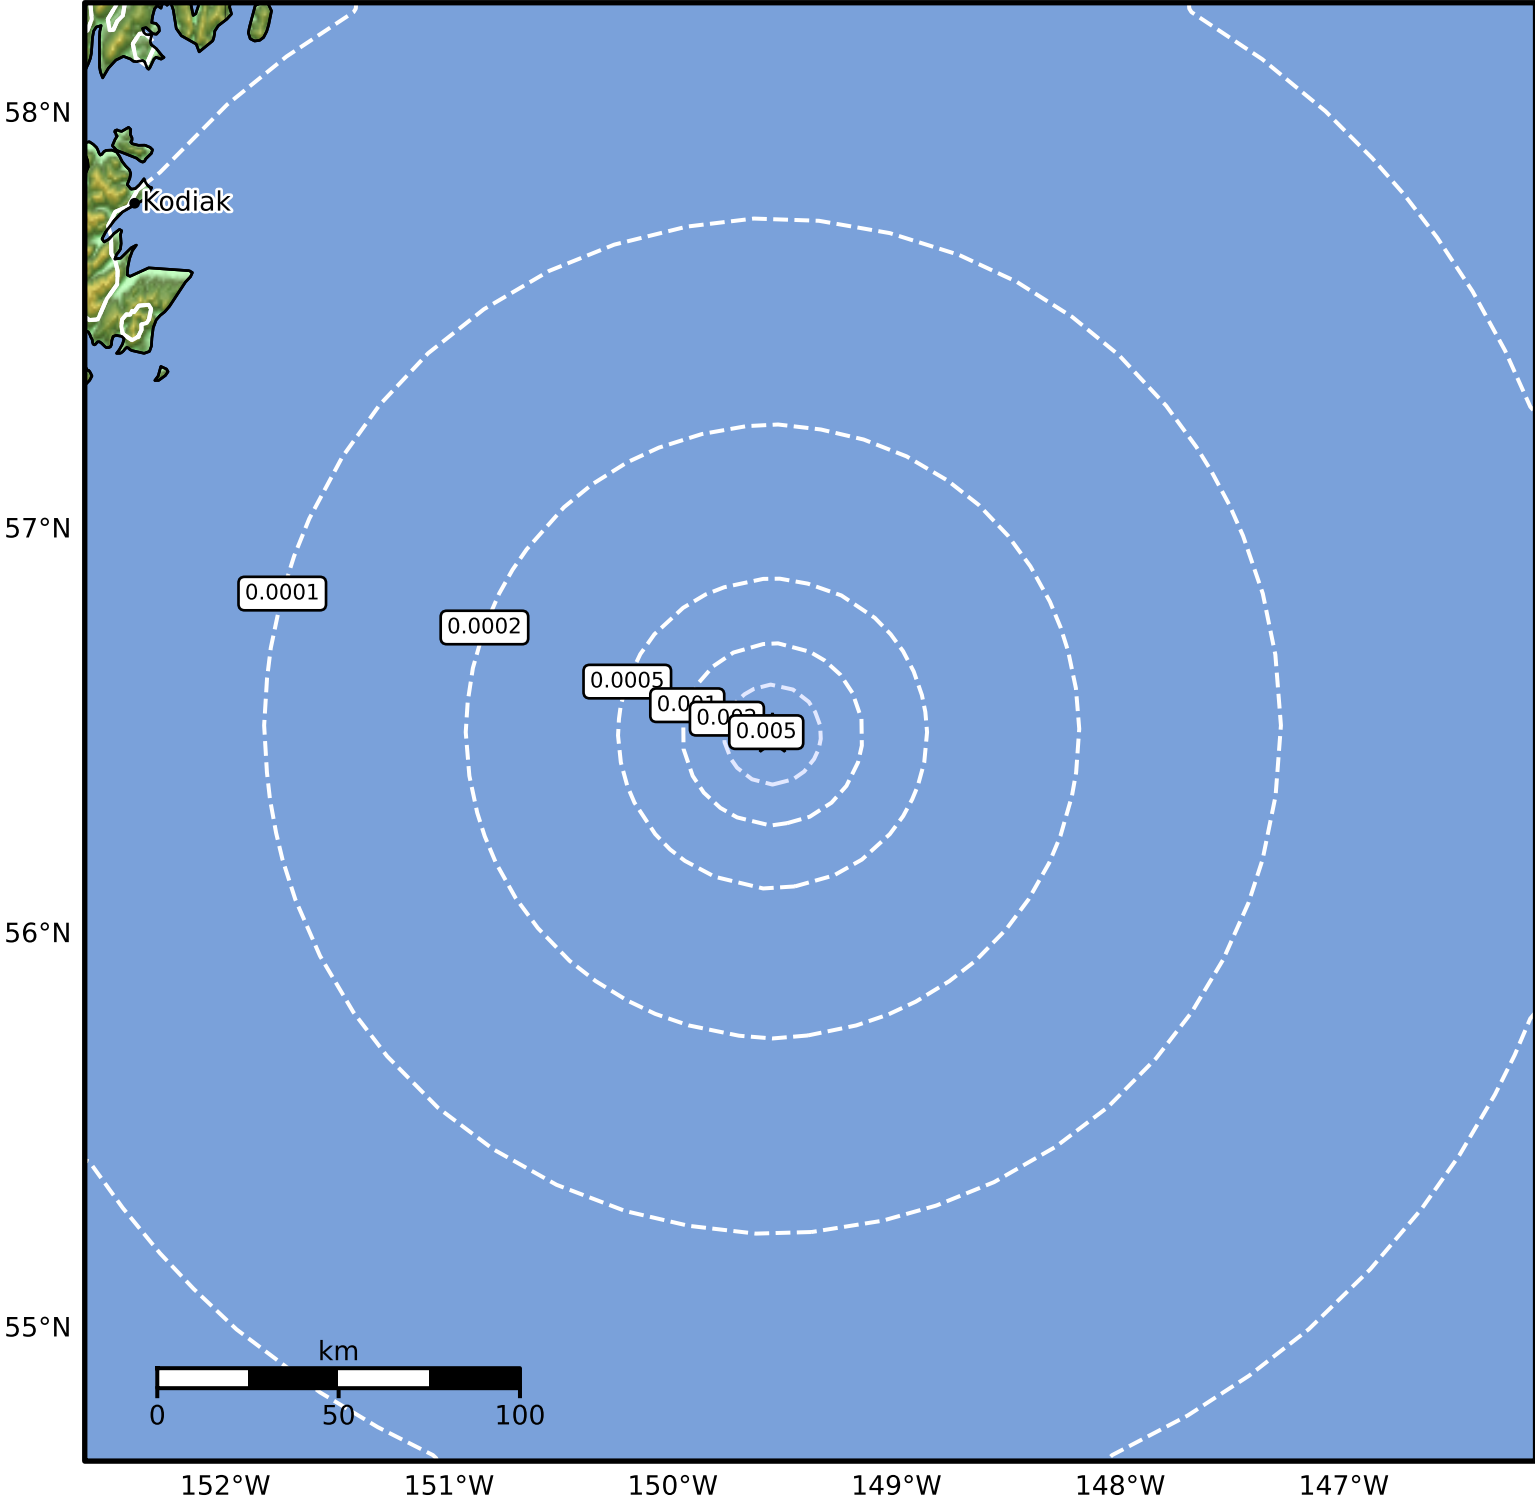

3.0 Second Peak Spectral Acceleration Map Alaska Earthquake Center  
 ShakeMap: 224 km (139 miles) SE of Kodiak  
 May 12, 2026 15:15:53 UTC M3.3 N56.50 W149.55 Depth: 5.0km ID:a2026jjdkdo

Scale based on Worden et al. (2012)

Version 3: Processed 2026-05-14T21:13:24Z

△ Seismic Instrument

○ Reported Intensity

★ Epicenter