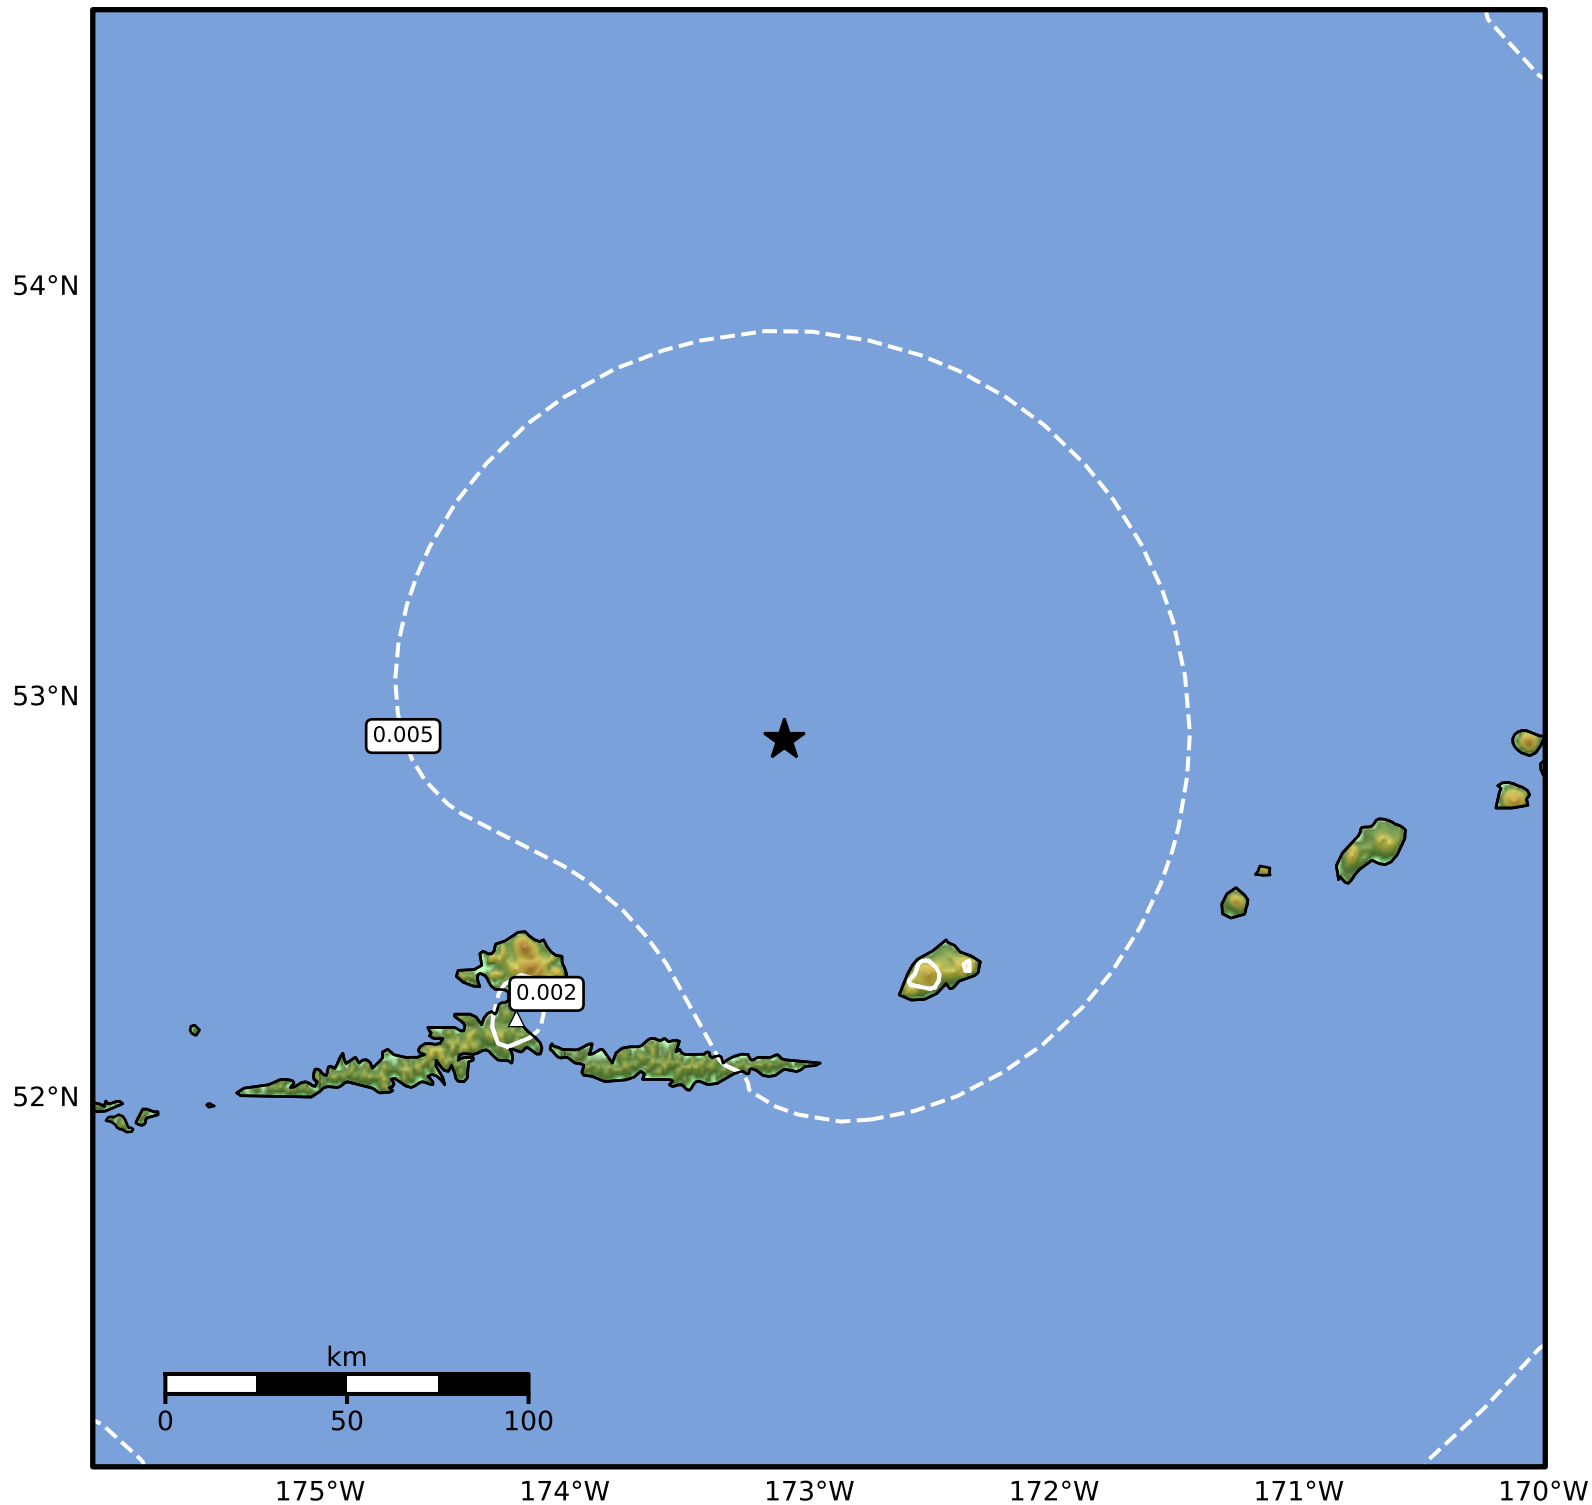

0.3 Second Peak Spectral Acceleration Map Alaska Earthquake Center
ShakeMap: 108 km (67 miles) NE of Atka
May 29, 2026 10:15:35 UTC M3.7 N52.90 W173.10 Depth: 238.0km ID:a2026kodufi

| SA(0.3) (%g) | 0.1 | 0.2 | 0.5 | 1 | 2 | 5 | 10 | 20 | 50 | 100 | 200 |
|--------------|-----|-----|-----|---|---|---|----|----|----|-----|-----|
|--------------|-----|-----|-----|---|---|---|----|----|----|-----|-----|

Scale based on Worden et al. (2012)

△ Seismic Instrument ○ Reported Intensity

★ Epicenter

Version 3: Processed 2026-05-29T17:57:44Z