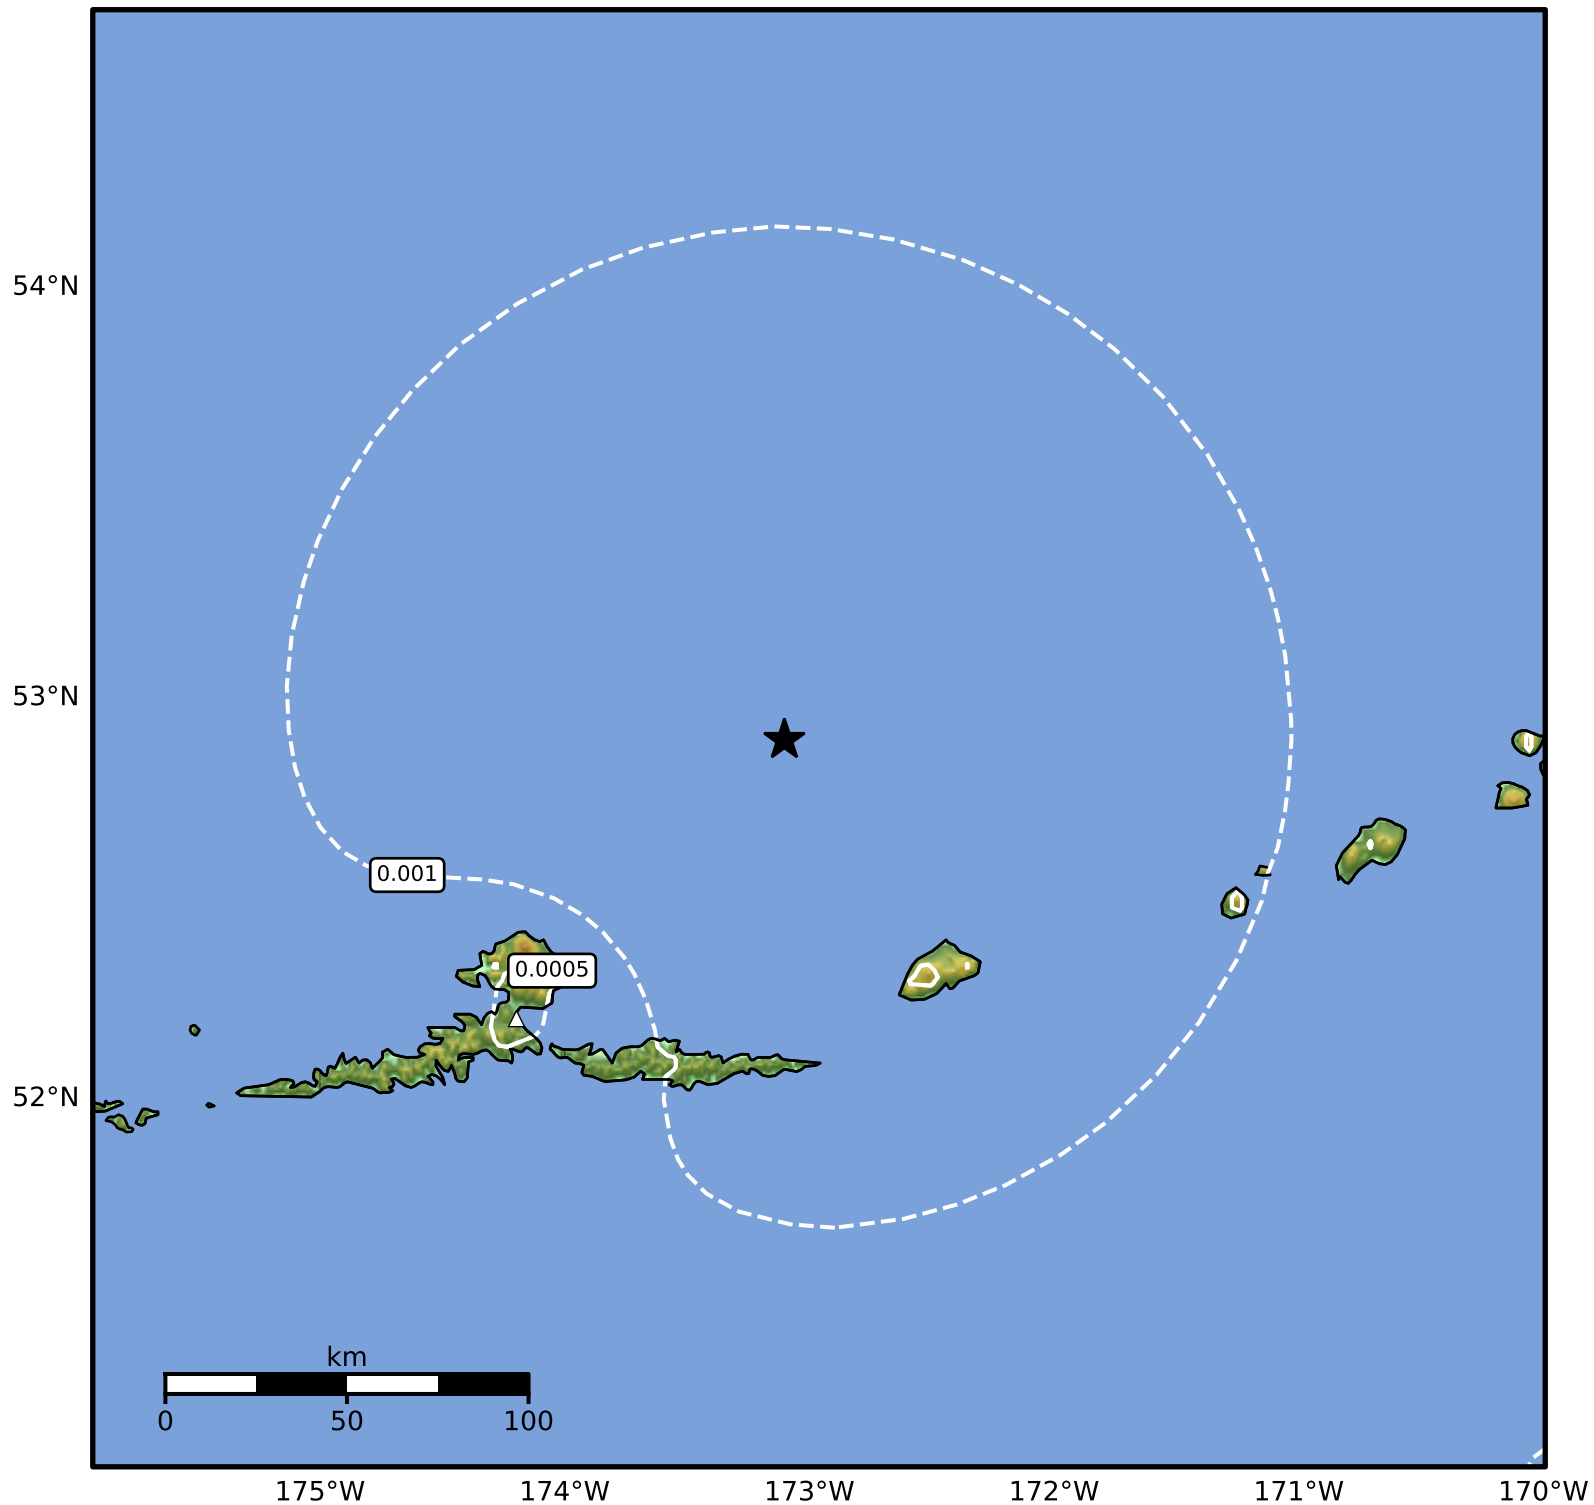

1.0 Second Peak Spectral Acceleration Map Alaska Earthquake Center
ShakeMap: 108 km (67 miles) NE of Atka
May 29, 2026 10:15:35 UTC M3.7 N52.90 W173.10 Depth: 238.0km ID:a2026kodufi

SA(1.0) (%g)	0.1	0.2	0.5	1	2	5	10	20	50	100	200
--------------	-----	-----	-----	---	---	---	----	----	----	-----	-----

Scale based on Worden et al. (2012)

Version 3: Processed 2026-05-29T17:57:44Z

△ Seismic Instrument ○ Reported Intensity

★ Epicenter