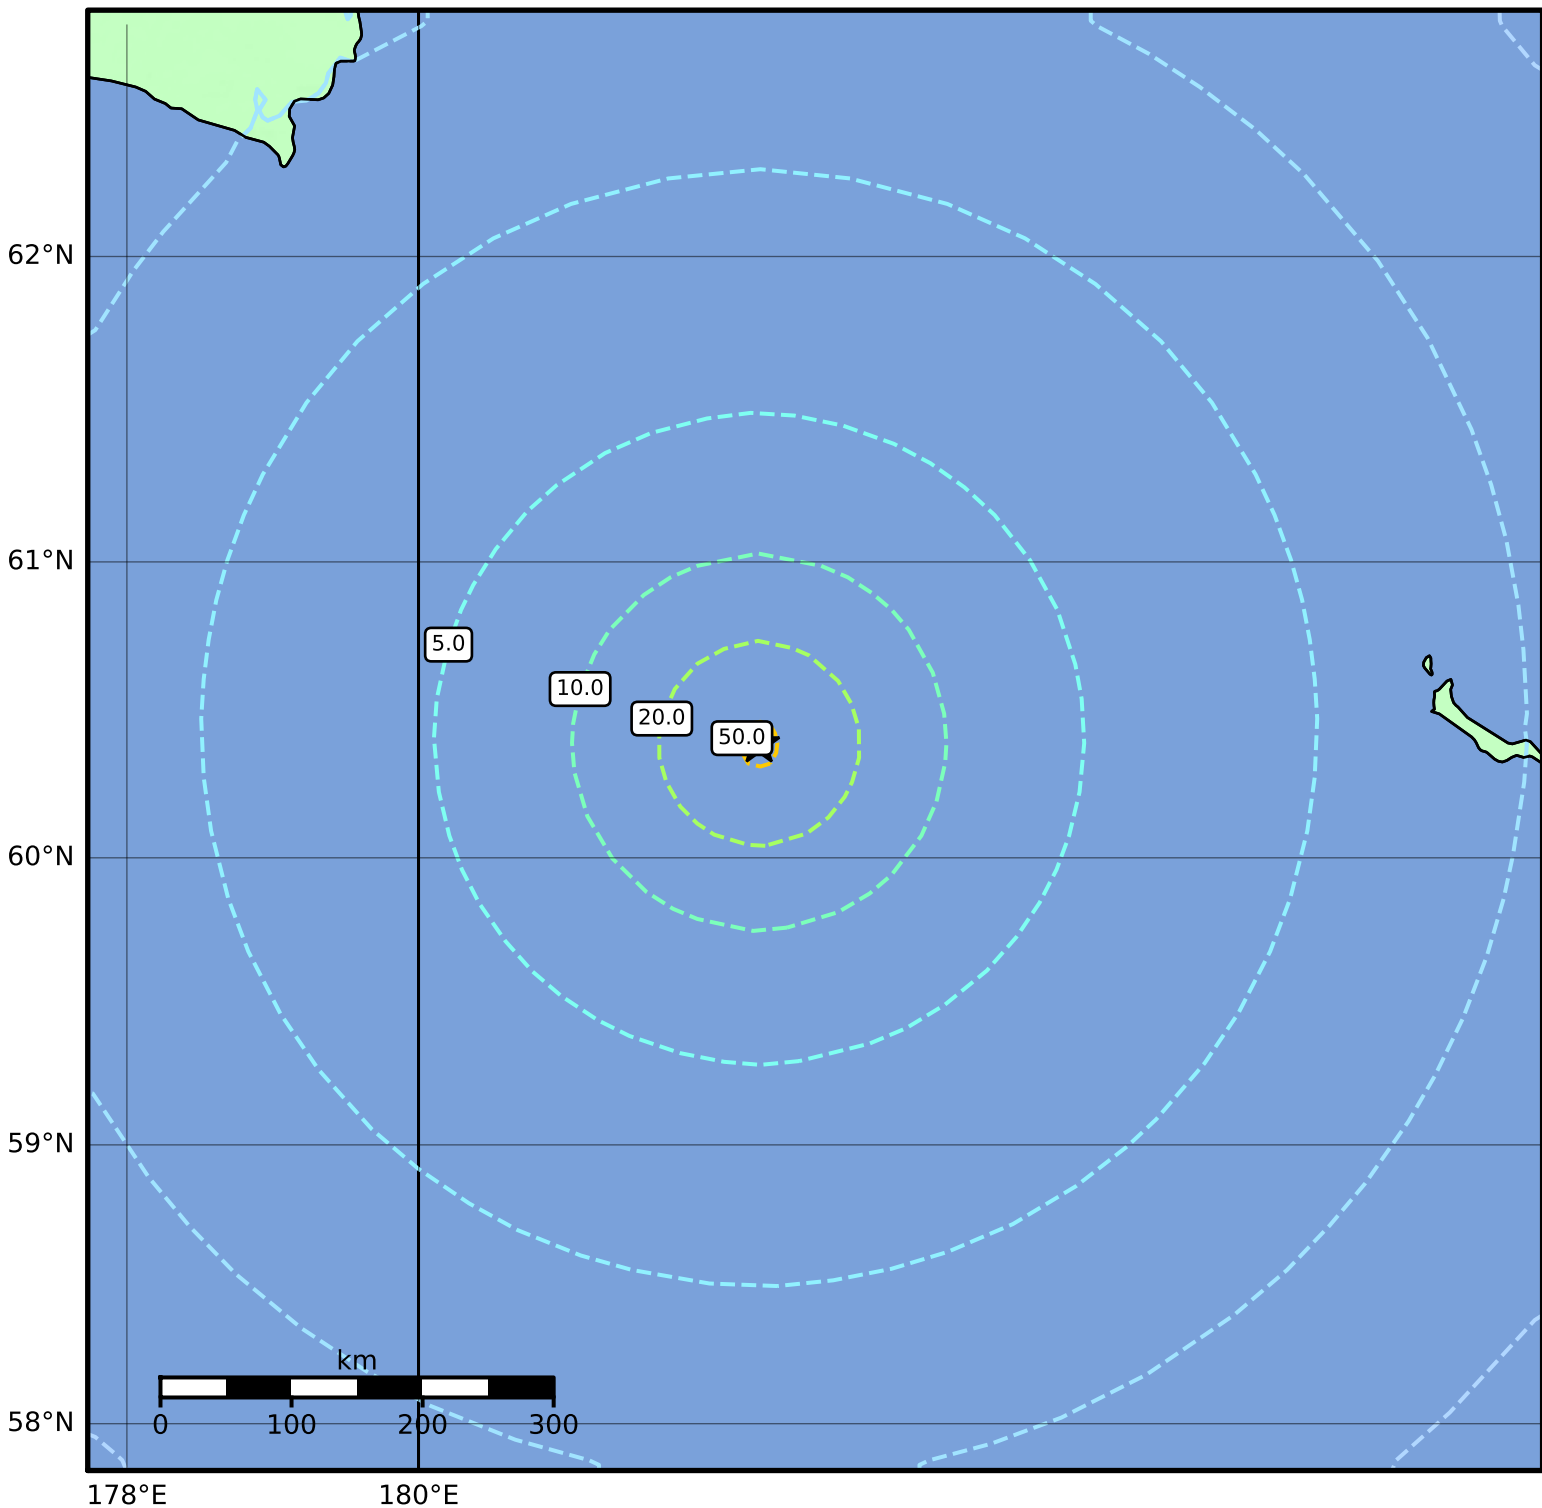

0.3 Second Peak Spectral Acceleration Map Alaska Earthquake Center  
 ShakeMap: 274 km (170 miles) W of St. Matthew Is  
 Apr 30, 2010 23:11:42 UTC M6.5 N60.39 W177.67 Depth: 15.0km ID:ak0105iu92bb

SA(0.3) (%g)	0.1	0.2	0.5	1	2	5	10	20	50	100	200
--------------	-----	-----	-----	---	---	---	----	----	----	-----	-----

Scale based on Worden et al. (2012)

Version 2: Processed 2023-05-23T23:47:33Z

△ Seismic Instrument    ○ Reported Intensity

★ Epicenter