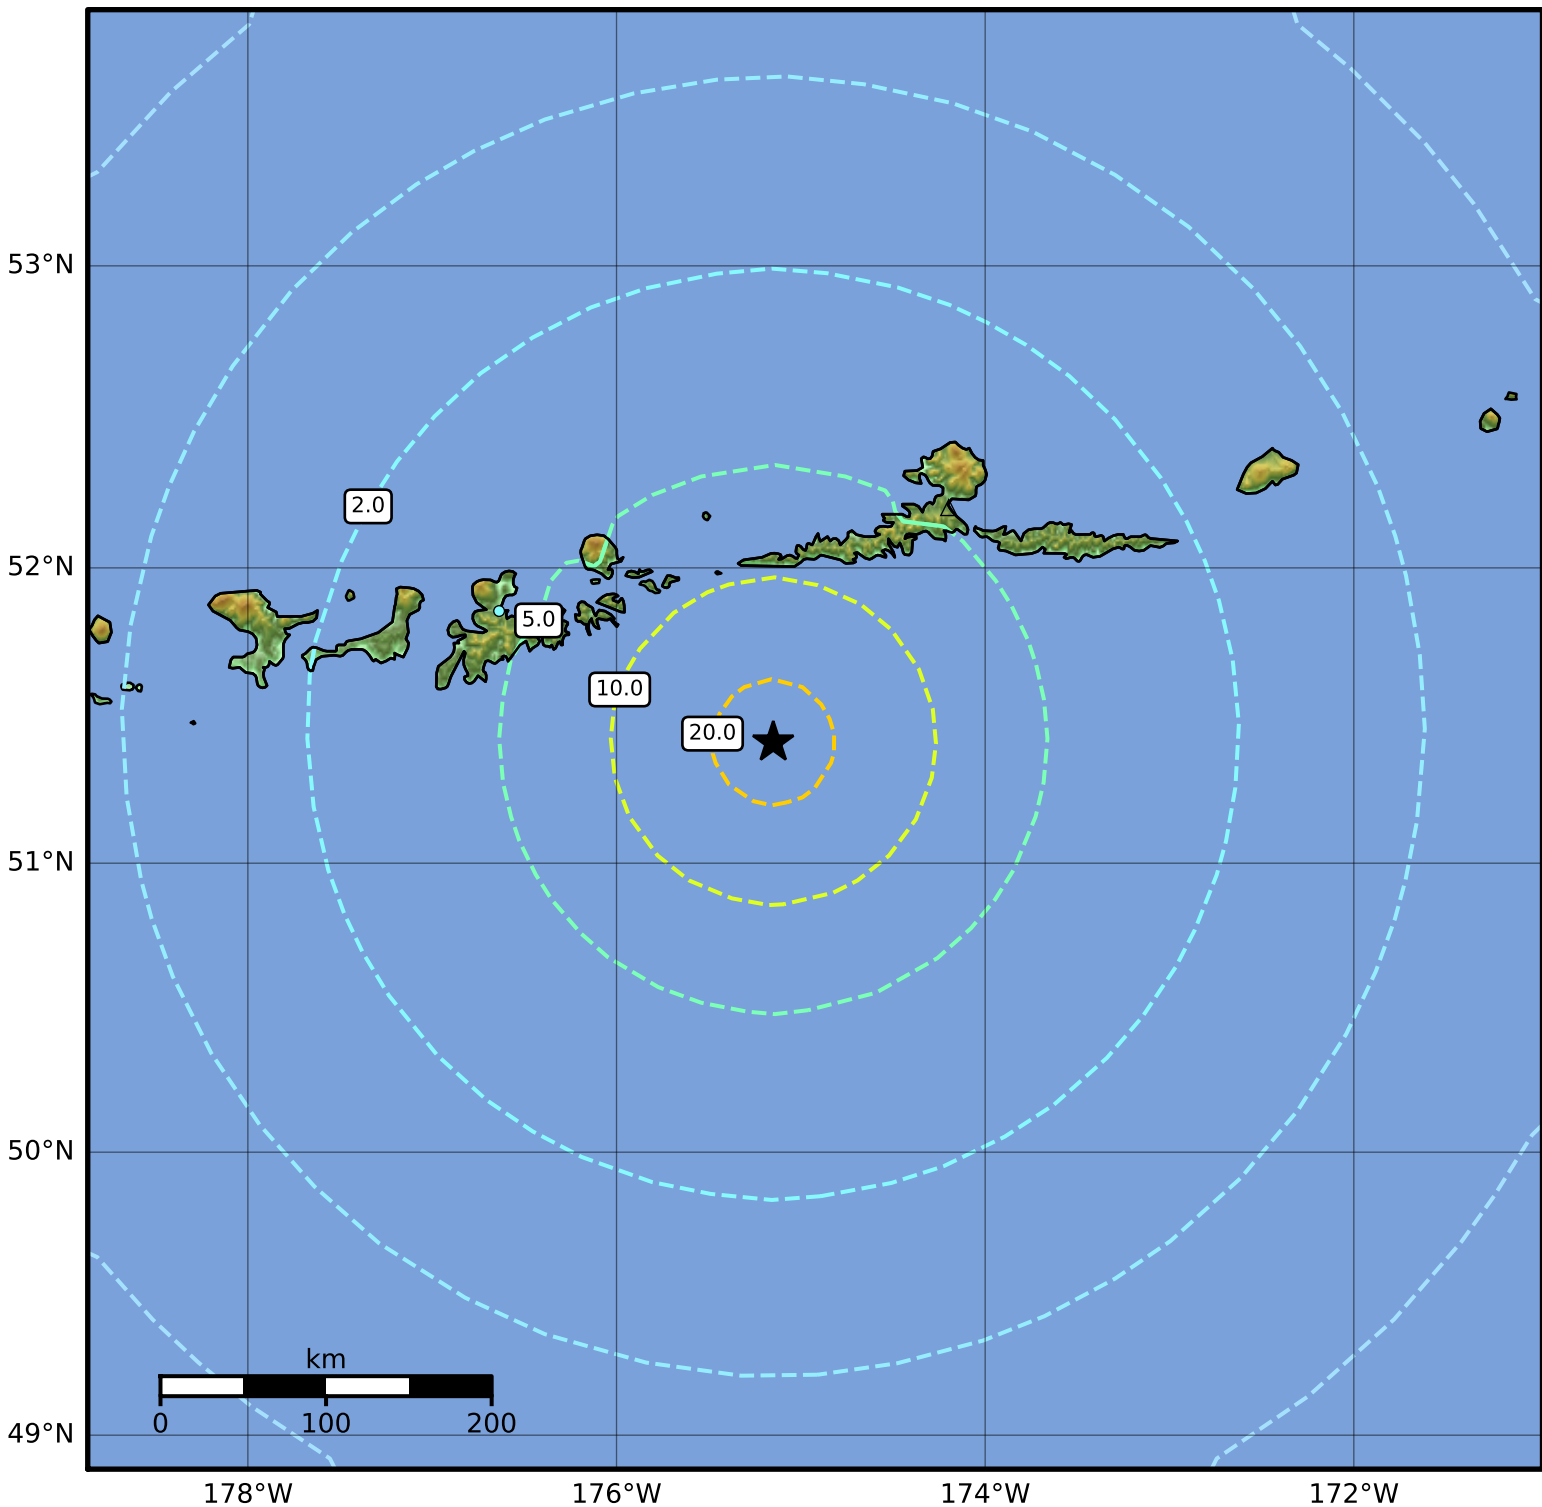

Peak Ground Acceleration Map Alaska Earthquake Center  
ShakeMap: 108 km (67 miles) SW of Atka  
Aug 30, 2013 16:25:01 UTC M7.0 N51.41 W175.15 Depth: 25.6km ID:ak013b4hqa6y

PGA (%g)	0.1	0.2	0.5	1	2	5	10	20	50	100	200
----------	-----	-----	-----	---	---	---	----	----	----	-----	-----

Scale based on Worden et al. (2012)

Version 1: Processed 2023-05-22T18:58:25Z

△ Seismic Instrument ○ Reported Intensity

★ Epicenter