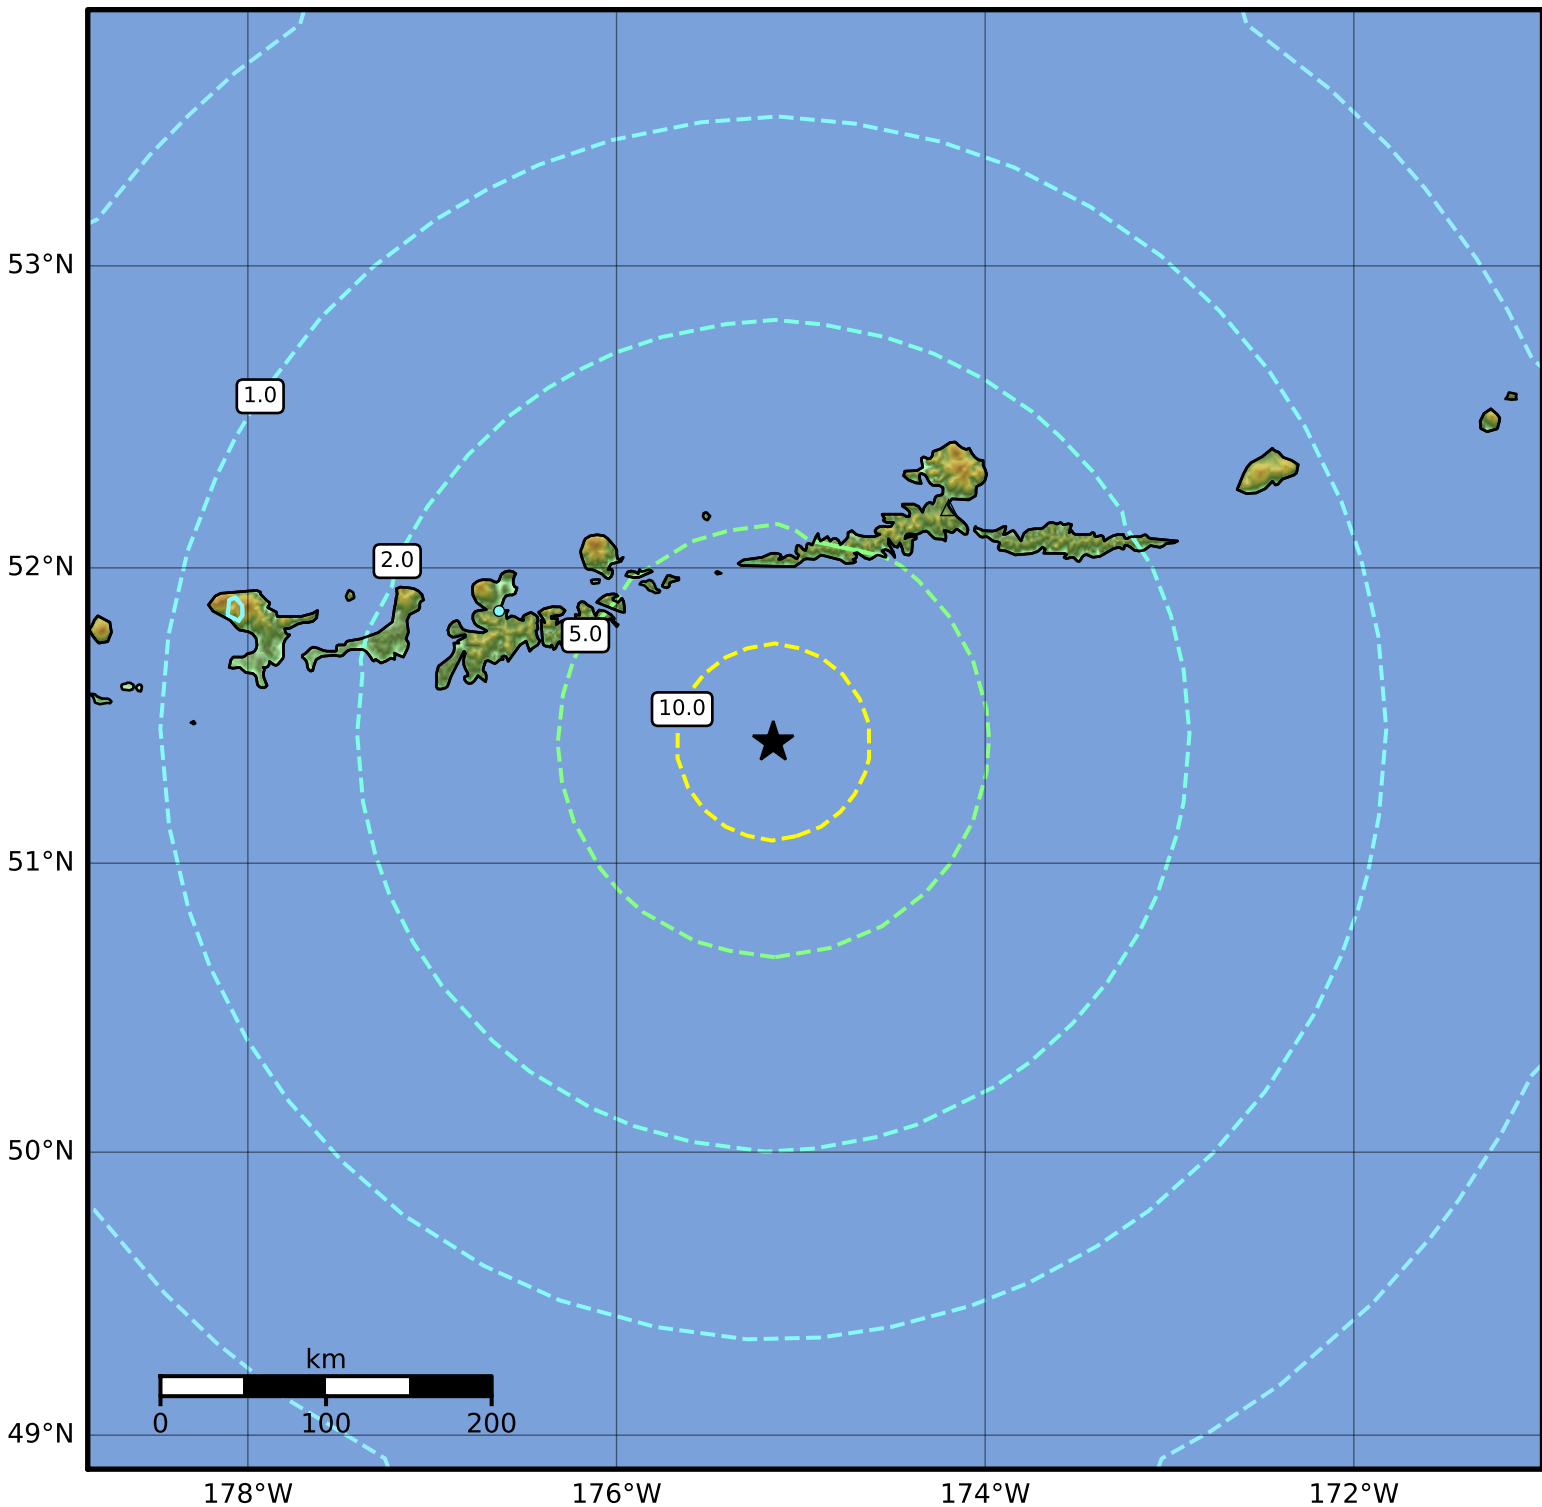

Peak Ground Velocity Map Alaska Earthquake Center
 ShakeMap: 108 km (67 miles) SW of Atka
 Aug 30, 2013 16:25:01 UTC M7.0 N51.41 W175.15 Depth: 25.6km ID:ak013b4hqa6y

PGV (cm/s)	0.1	0.2	0.5	1	2	5	10	20	50	100	200
------------	-----	-----	-----	---	---	---	----	----	----	-----	-----

Scale based on Worden et al. (2012)

Version 1: Processed 2023-05-22T18:58:25Z

△ Seismic Instrument ○ Reported Intensity

★ Epicenter