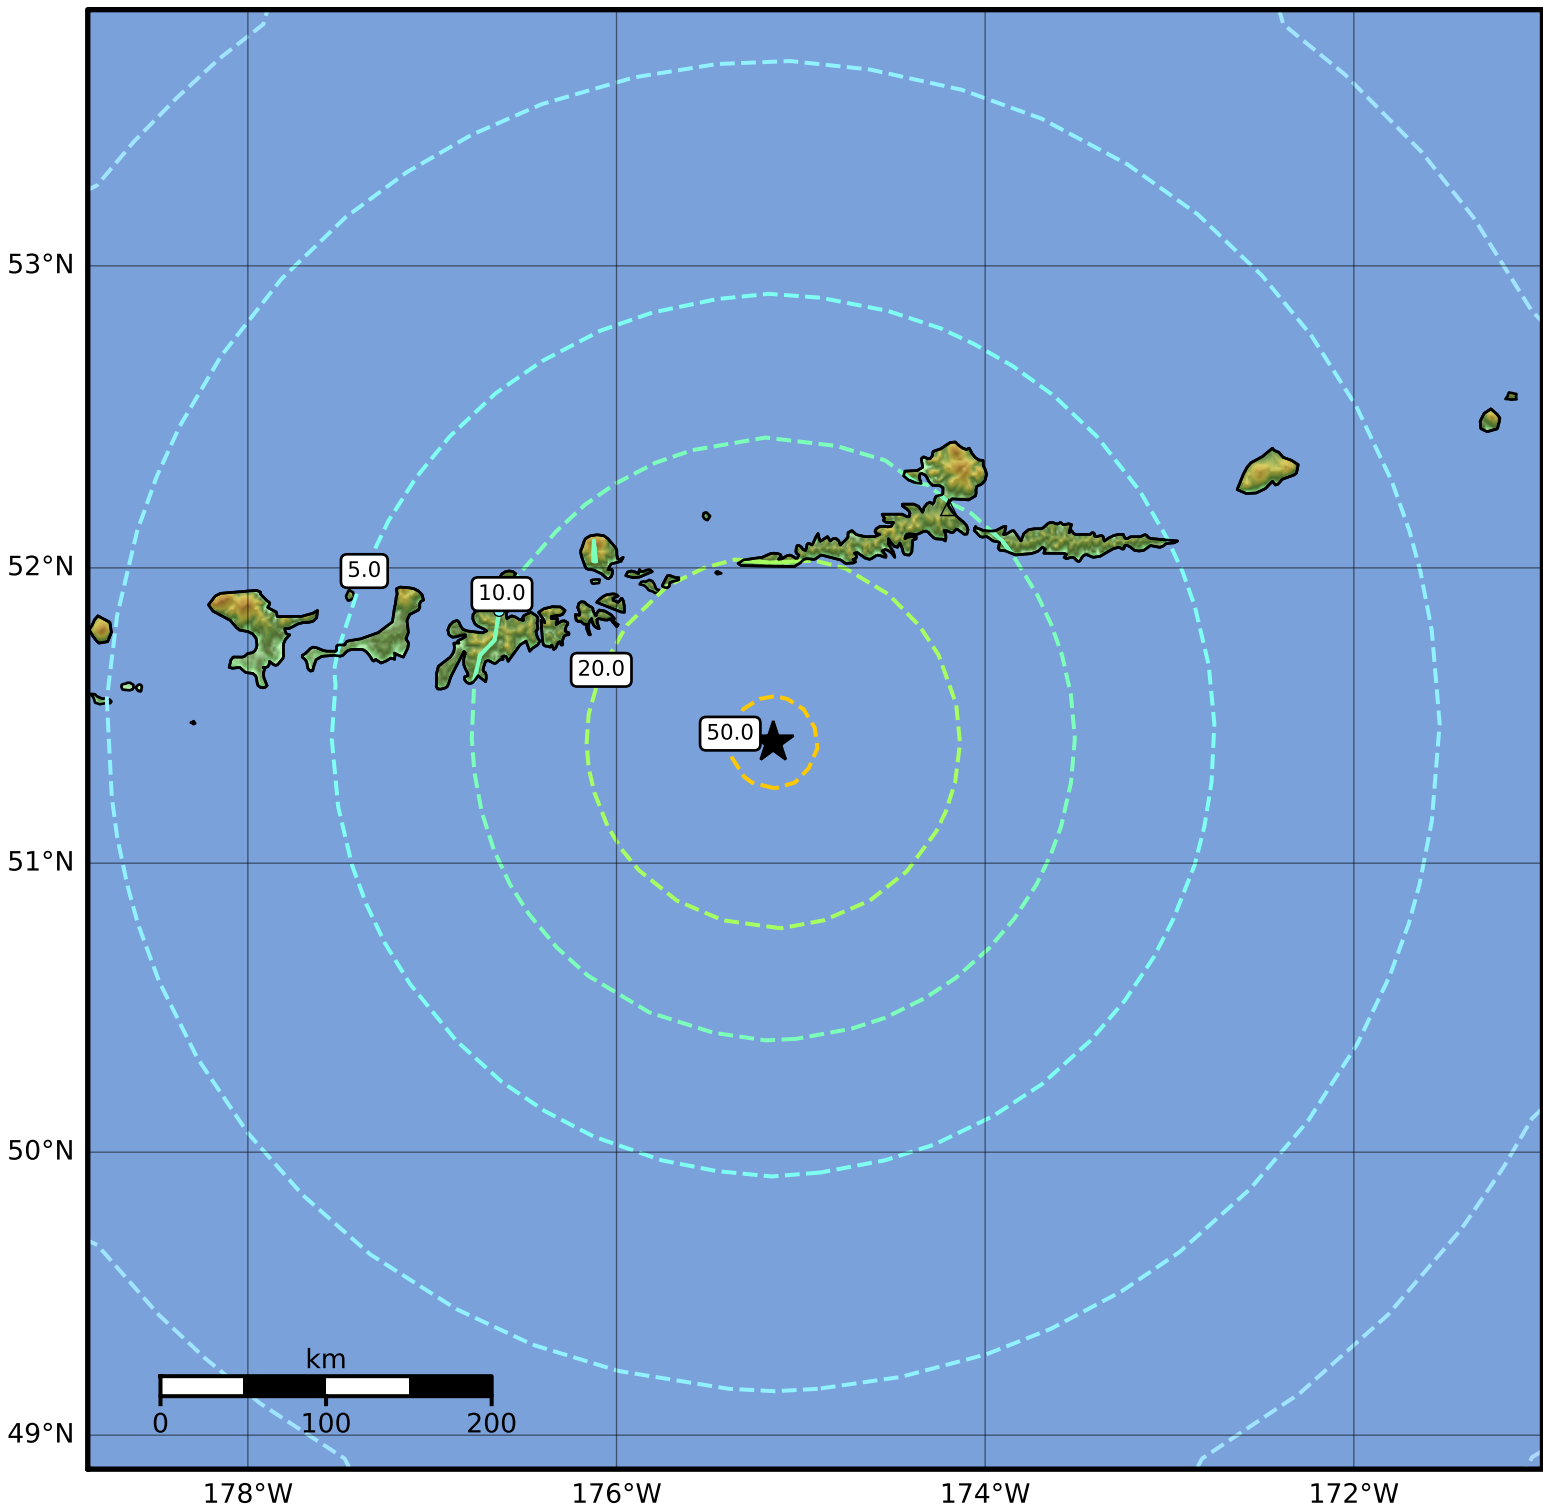

0.3 Second Peak Spectral Acceleration Map Alaska Earthquake Center
 ShakeMap: 108 km (67 miles) SW of Atka
 Aug 30, 2013 16:25:01 UTC M7.0 N51.41 W175.15 Depth: 25.6km ID:ak013b4hqa6y

SA(0.3) (%g)	0.1	0.2	0.5	1	2	5	10	20	50	100	200
--------------	-----	-----	-----	---	---	---	----	----	----	-----	-----

Scale based on Worden et al. (2012)

Version 1: Processed 2023-05-22T18:58:25Z

△ Seismic Instrument ○ Reported Intensity

★ Epicenter