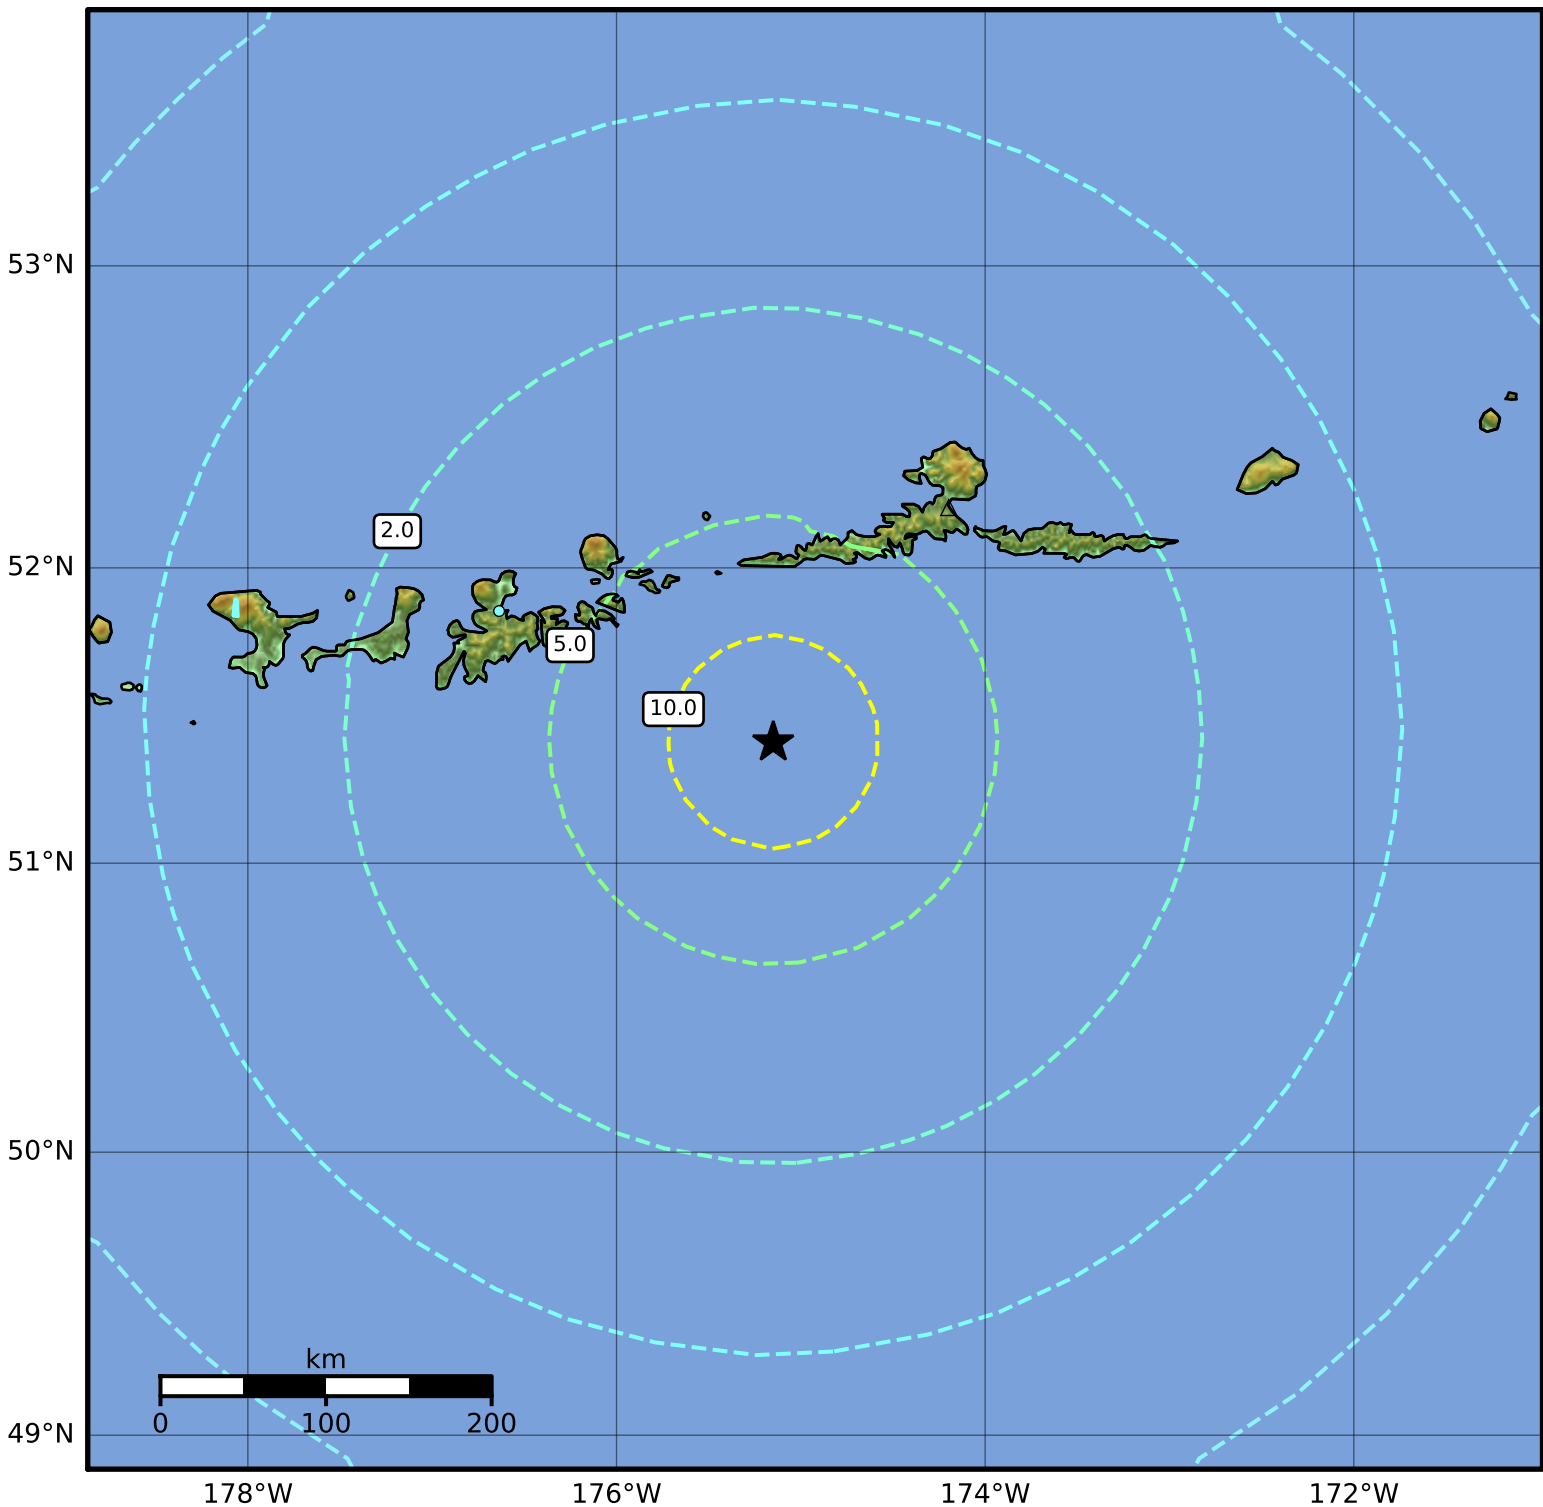

1.0 Second Peak Spectral Acceleration Map Alaska Earthquake Center  
 ShakeMap: 108 km (67 miles) SW of Atka  
 Aug 30, 2013 16:25:01 UTC M7.0 N51.41 W175.15 Depth: 25.6km ID:ak013b4hqa6y

SA(1.0) (%g)	0.1	0.2	0.5	1	2	5	10	20	50	100	200
--------------	-----	-----	-----	---	---	---	----	----	----	-----	-----

Scale based on Worden et al. (2012)

Version 1: Processed 2023-05-22T18:58:25Z

△ Seismic Instrument    ○ Reported Intensity

★ Epicenter