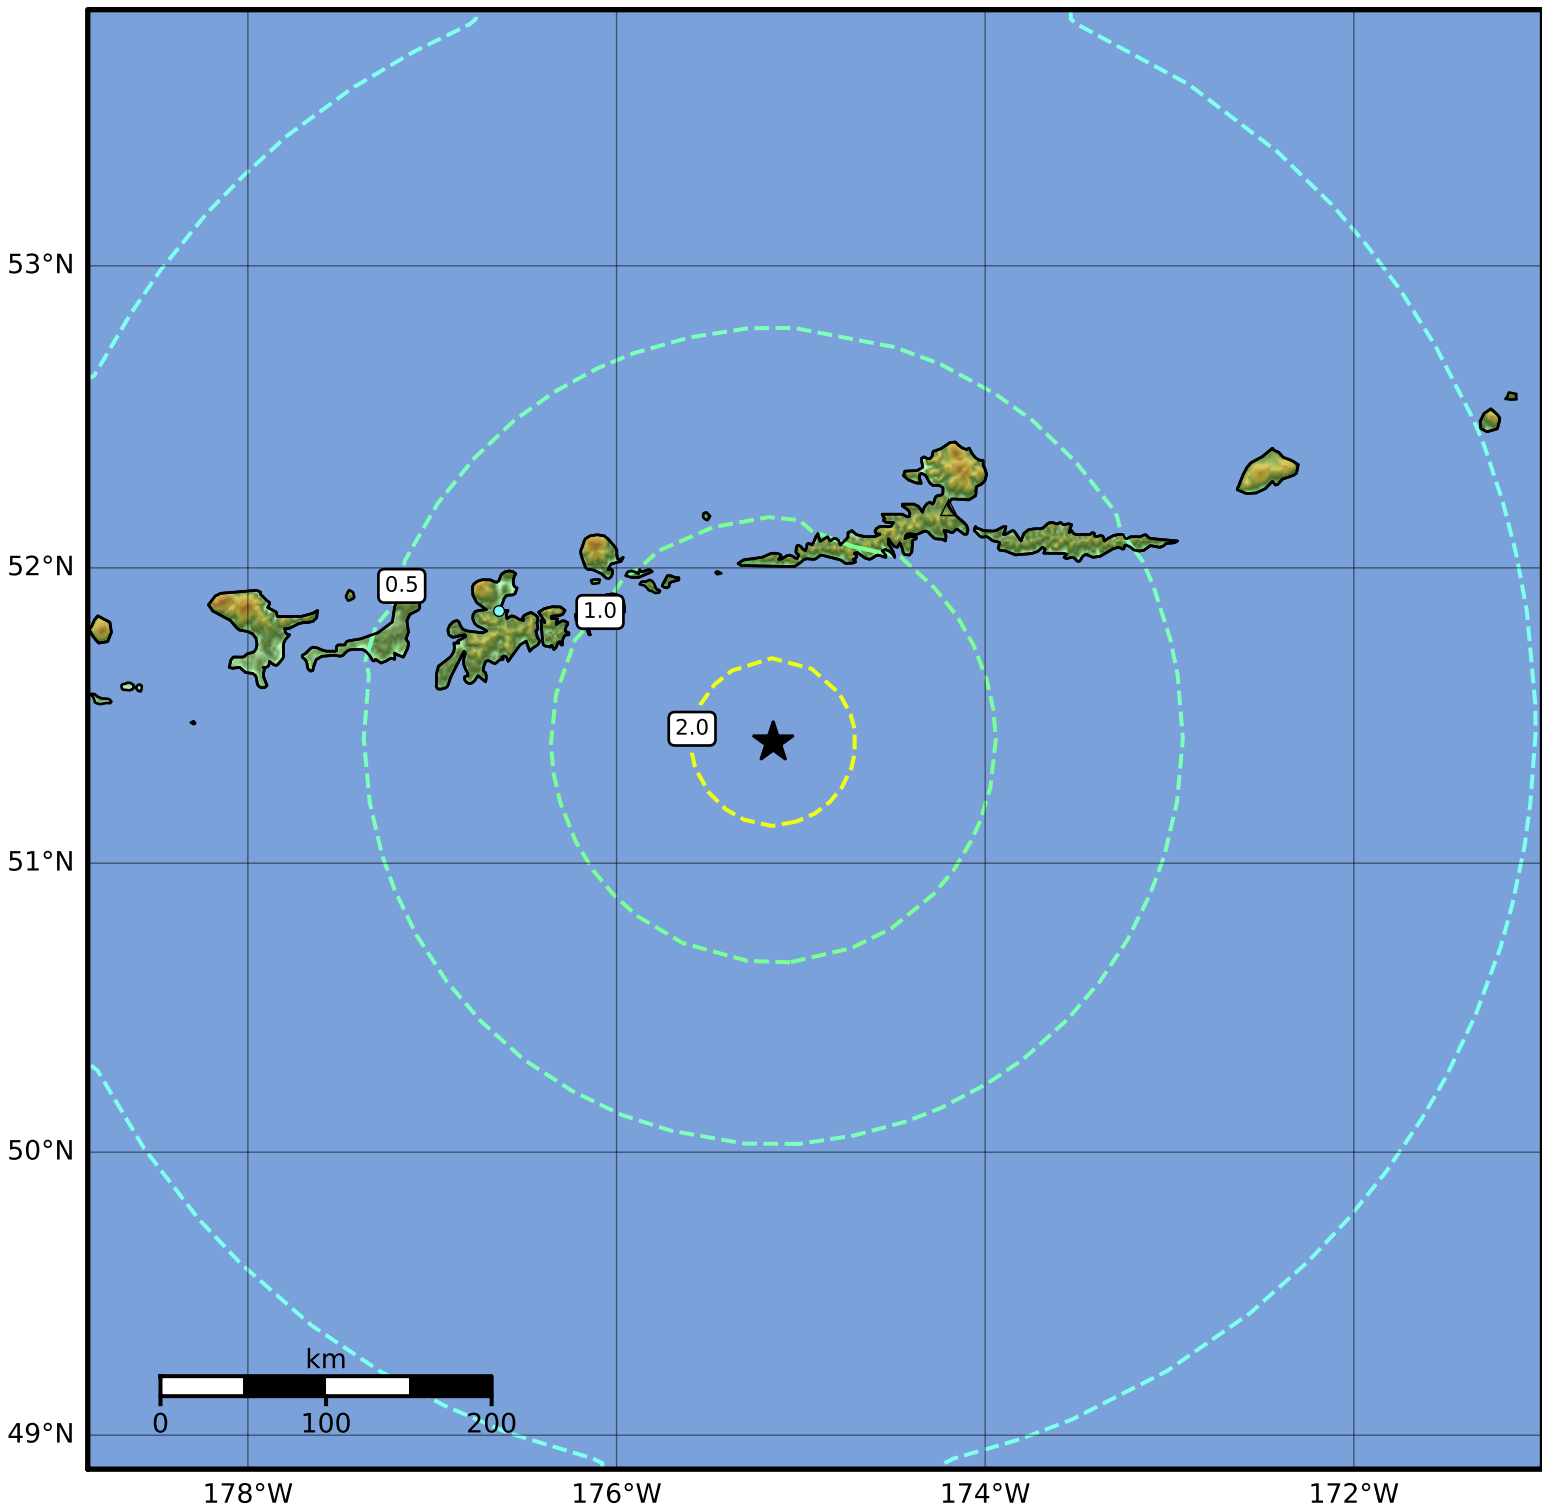

3.0 Second Peak Spectral Acceleration Map Alaska Earthquake Center
 ShakeMap: 108 km (67 miles) SW of Atka
 Aug 30, 2013 16:25:01 UTC M7.0 N51.41 W175.15 Depth: 25.6km ID:ak013b4hqa6y

SA(3.0) (%g)	0.1	0.2	0.5	1	2	5	10	20	50
--------------	-----	-----	-----	---	---	---	----	----	----

Scale based on Worden et al. (2012)

Version 1: Processed 2023-05-22T18:58:25Z

△ Seismic Instrument ○ Reported Intensity

★ Epicenter