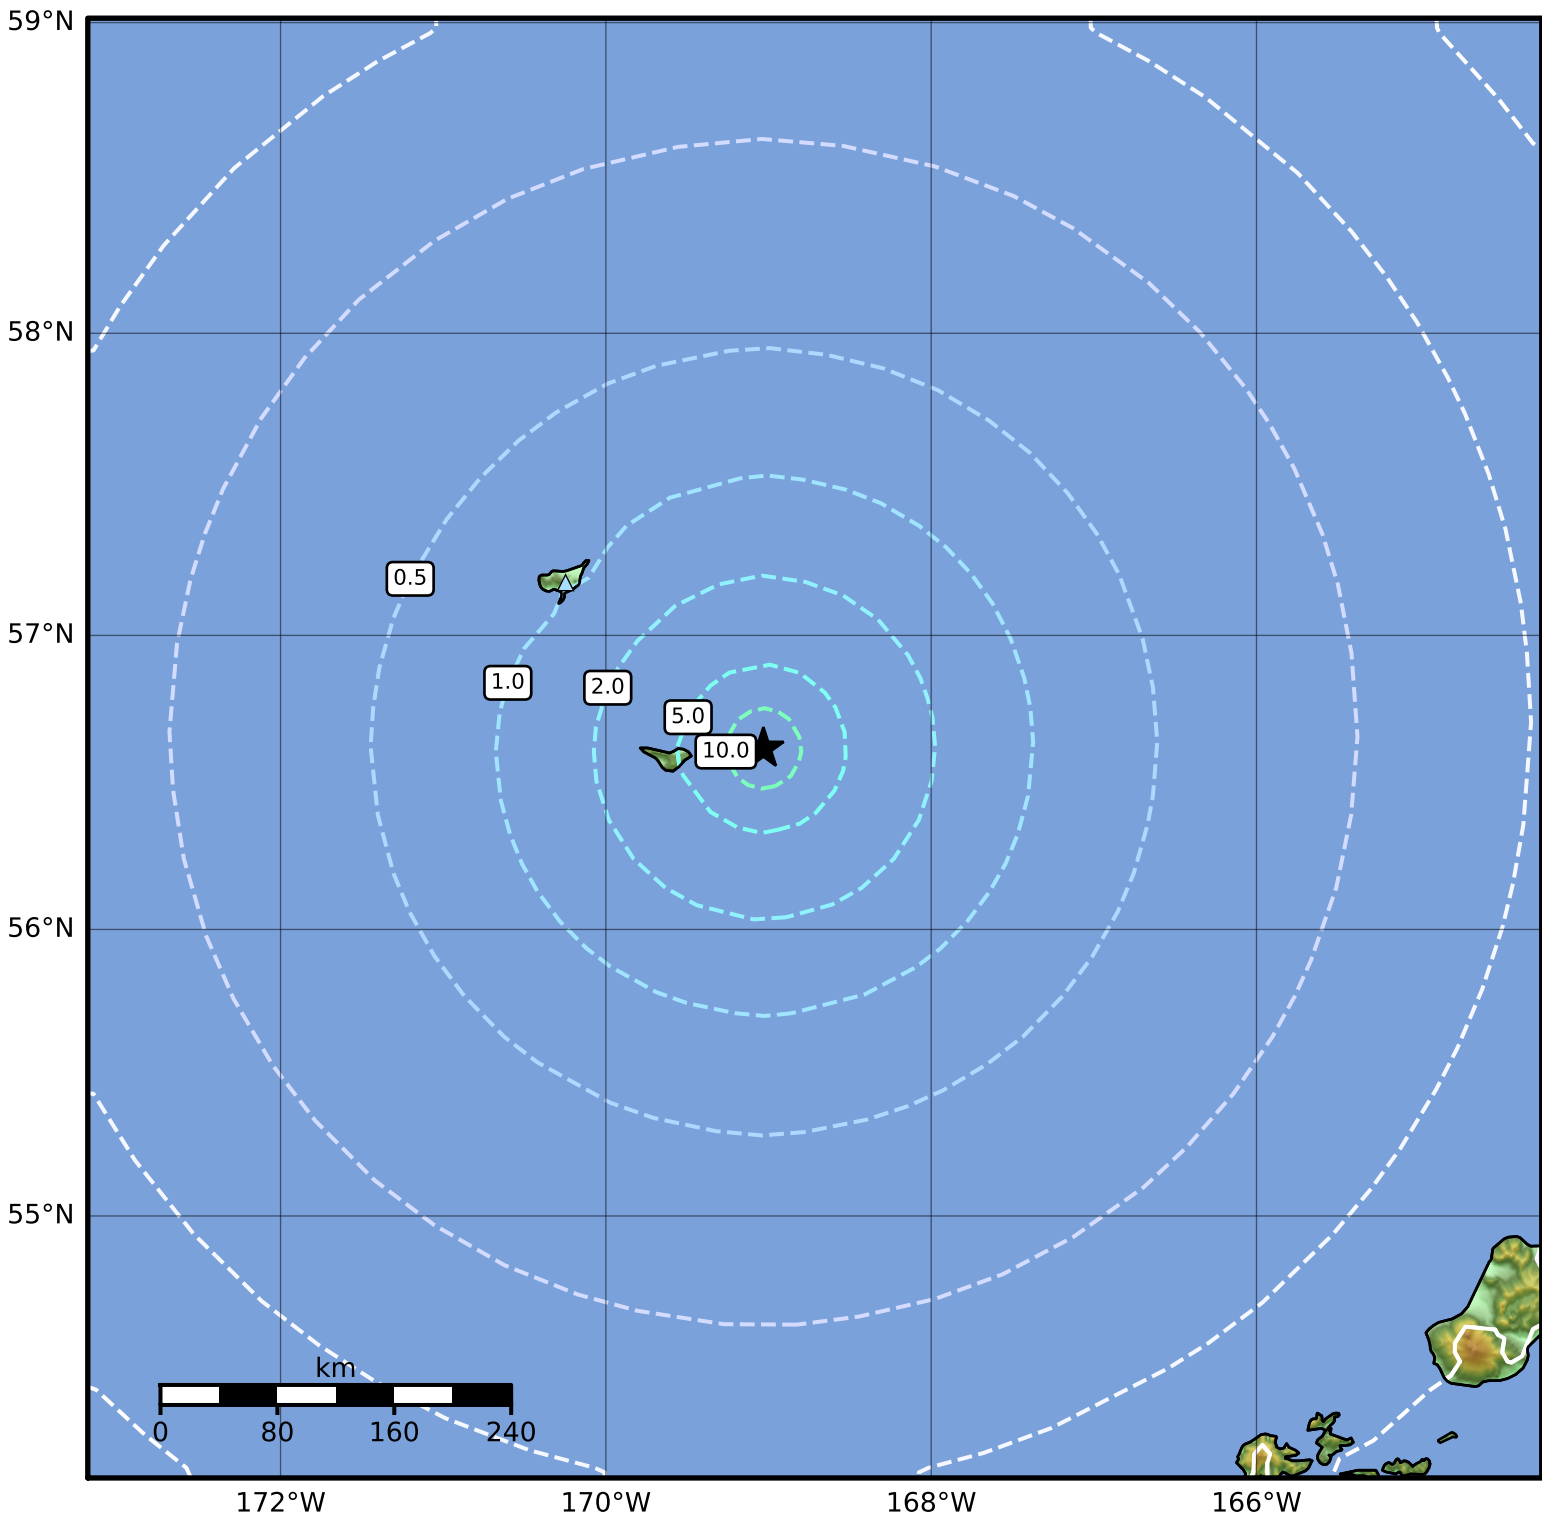

0.3 Second Peak Spectral Acceleration Map Alaska Earthquake Center
 ShakeMap: 92 km (57 miles) SSE of St. George
 Jan 31, 2015 17:39:09 UTC M5.4 N56.62 W169.03 Depth: 19.7km ID:ak0151fk0i9b

SA(0.3) (%g)	0.1	0.2	0.5	1	2	5	10	20	50	100	200
--------------	-----	-----	-----	---	---	---	----	----	----	-----	-----

Scale based on Worden et al. (2012)

Version 2: Processed 2023-05-18T19:06:31Z

△ Seismic Instrument ○ Reported Intensity

★ Epicenter