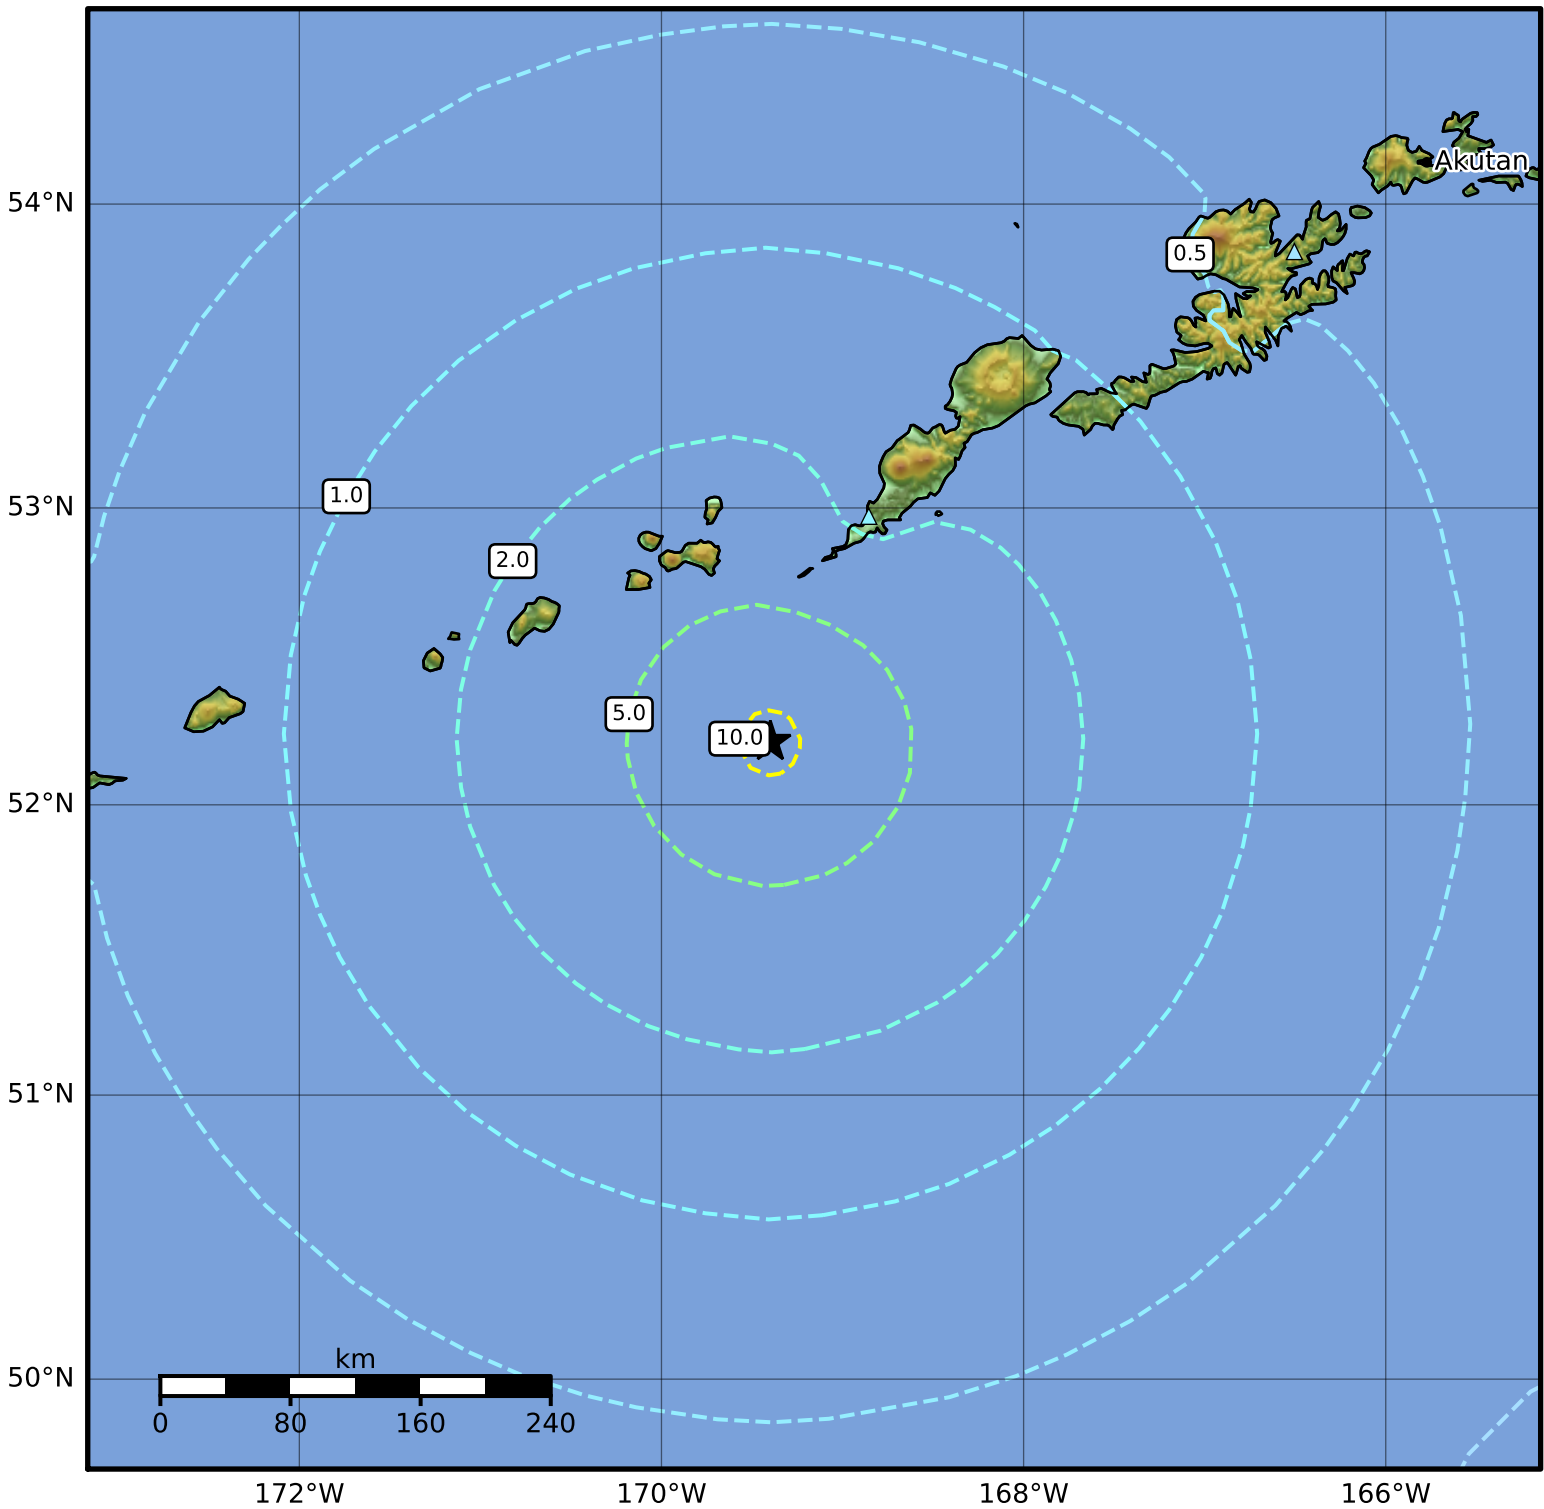

Peak Ground Velocity Map Alaska Earthquake Center
 ShakeMap: 88 km (55 miles) SSW of Nikolski
 Jul 27, 2015 04:49:45 UTC M6.9 N52.21 W169.40 Depth: 23.1km ID:ak0159k2gip8

PGV (cm/s)	0.1	0.2	0.5	1	2	5	10	20	50	100	200
------------	-----	-----	-----	---	---	---	----	----	----	-----	-----

Scale based on Worden et al. (2012)

Version 2: Processed 2023-05-22T17:02:53Z

△ Seismic Instrument ○ Reported Intensity

★ Epicenter