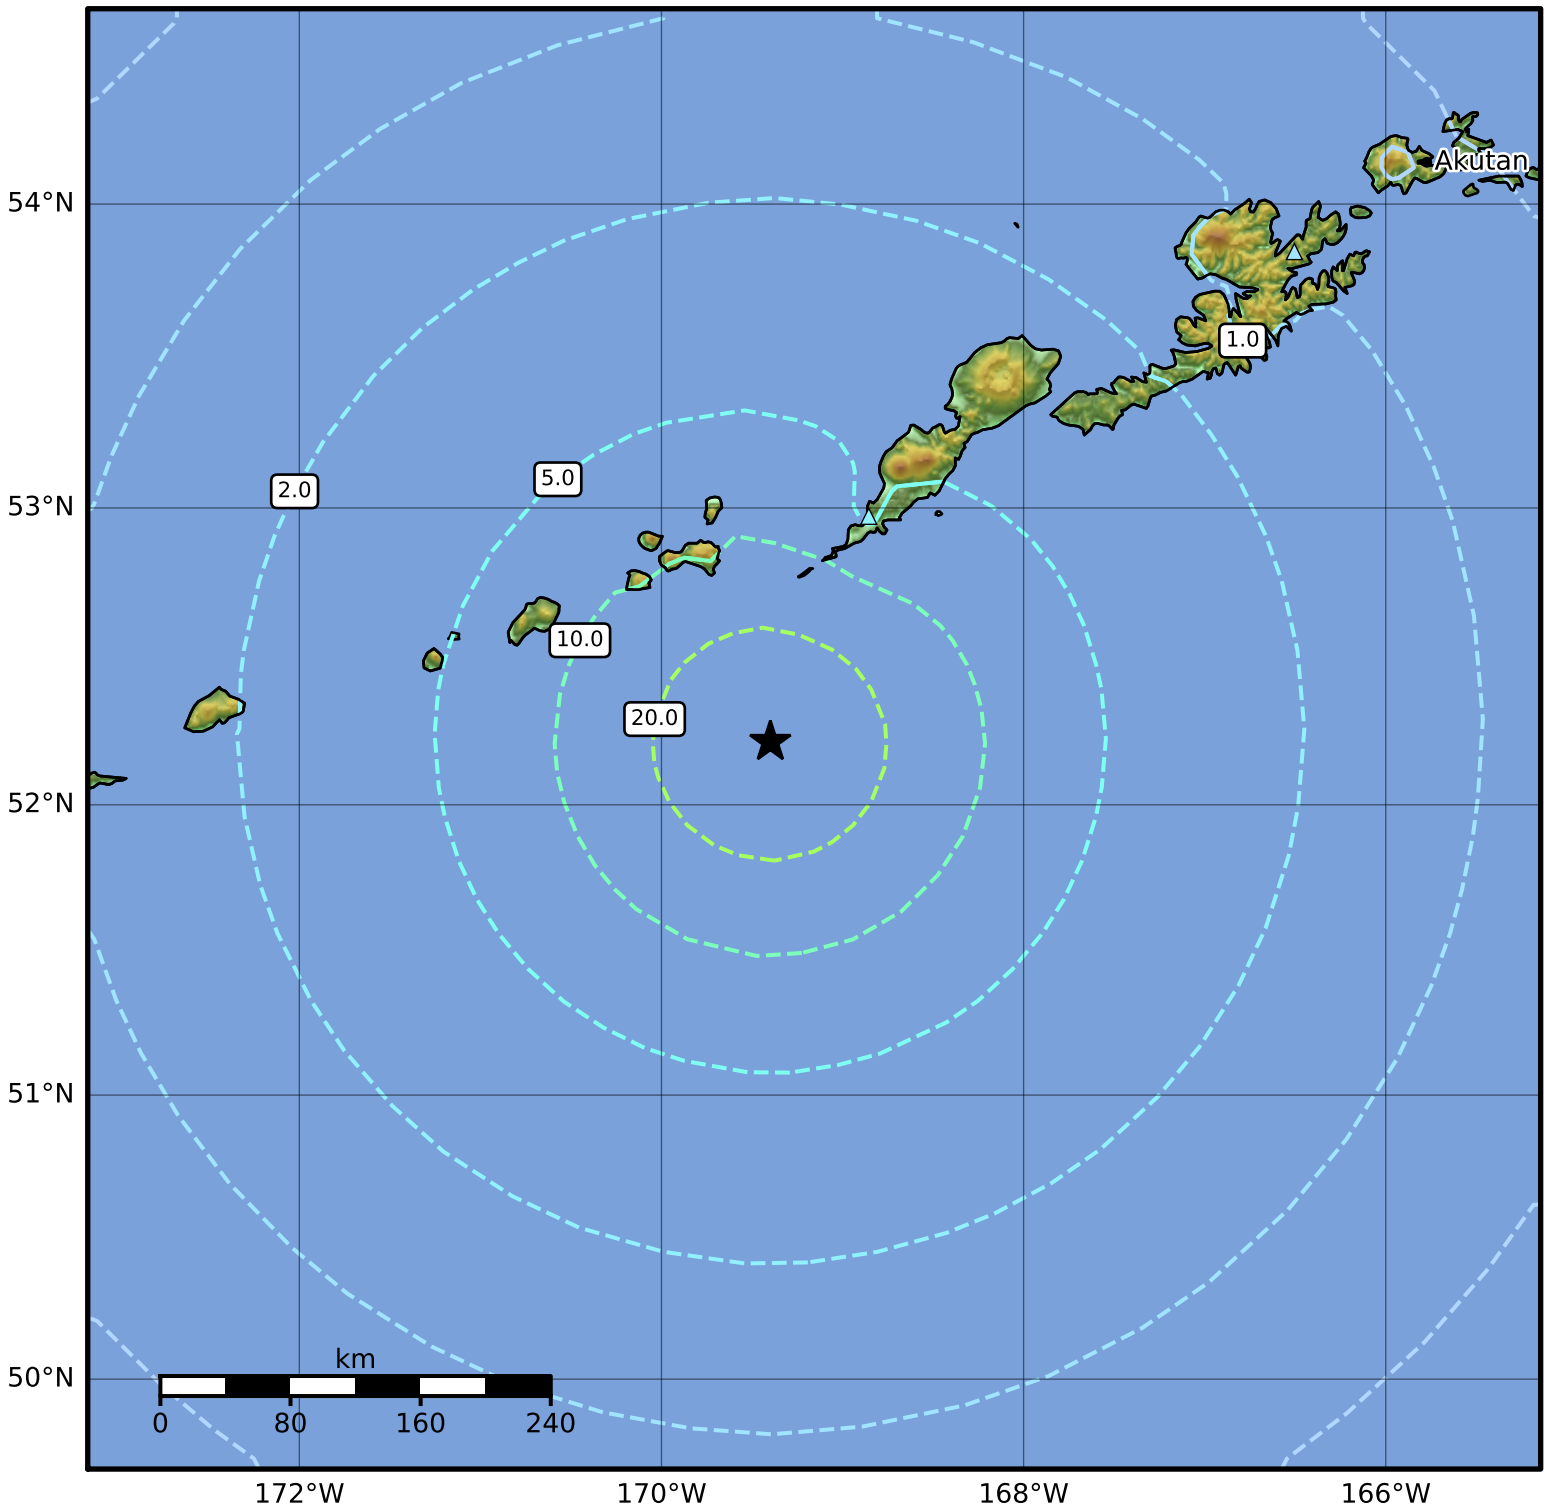

0.3 Second Peak Spectral Acceleration Map Alaska Earthquake Center
 ShakeMap: 88 km (55 miles) SSW of Nikolski
 Jul 27, 2015 04:49:45 UTC M6.9 N52.21 W169.40 Depth: 23.1km ID:ak0159k2gip8

SA(0.3) (%g)	0.1	0.2	0.5	1	2	5	10	20	50	100	200
--------------	-----	-----	-----	---	---	---	----	----	----	-----	-----

Scale based on Worden et al. (2012)

Version 2: Processed 2023-05-22T17:02:53Z

△ Seismic Instrument ○ Reported Intensity

★ Epicenter