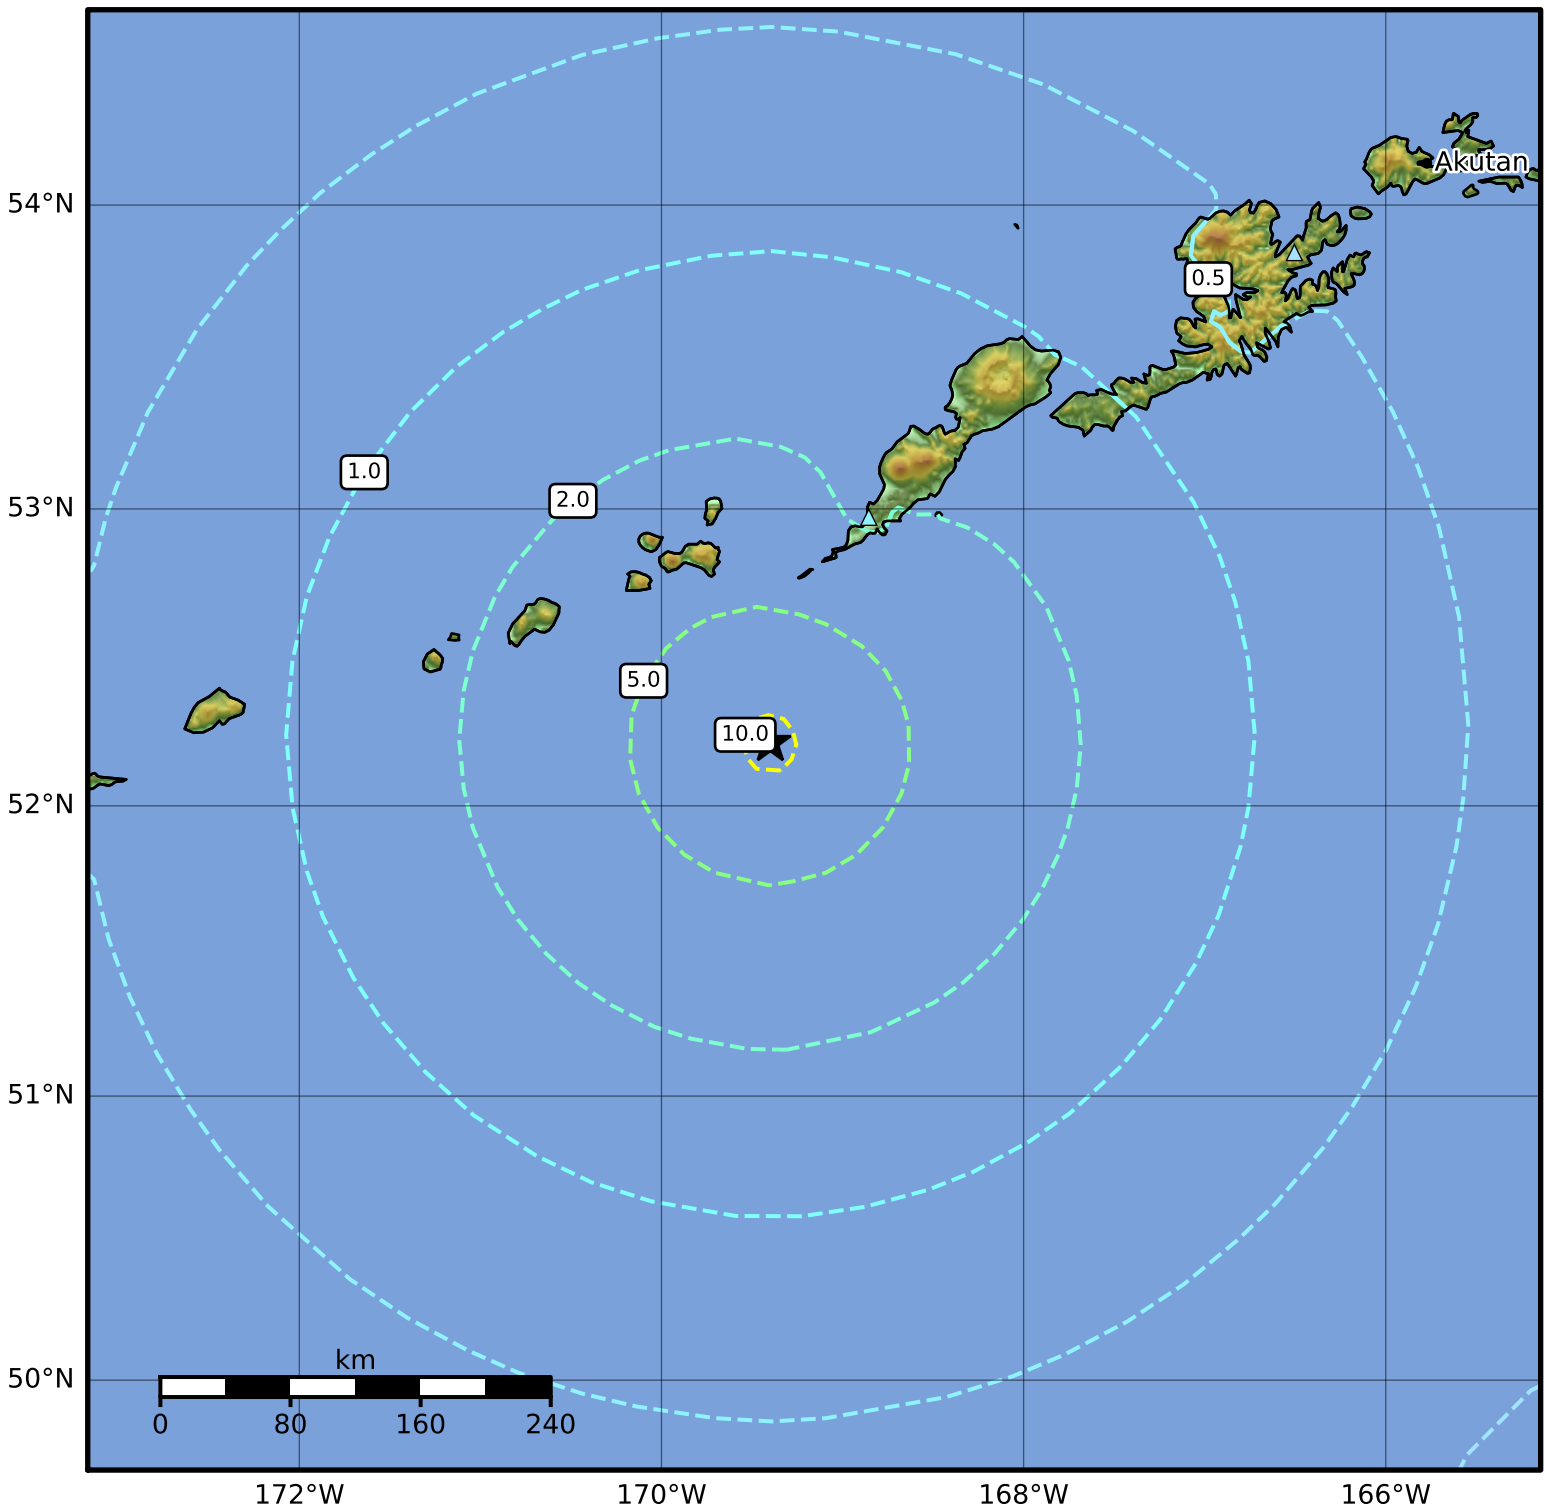

1.0 Second Peak Spectral Acceleration Map Alaska Earthquake Center
ShakeMap: 88 km (55 miles) SSW of Nikolski
Jul 27, 2015 04:49:45 UTC M6.9 N52.21 W169.40 Depth: 23.1km ID:ak0159k2gip8

SA(1.0) (%g)	0.1	0.2	0.5	1	2	5	10	20	50	100	200
--------------	-----	-----	-----	---	---	---	----	----	----	-----	-----

Scale based on Worden et al. (2012)

Version 2: Processed 2023-05-22T17:02:53Z

△ Seismic Instrument ○ Reported Intensity

★ Epicenter