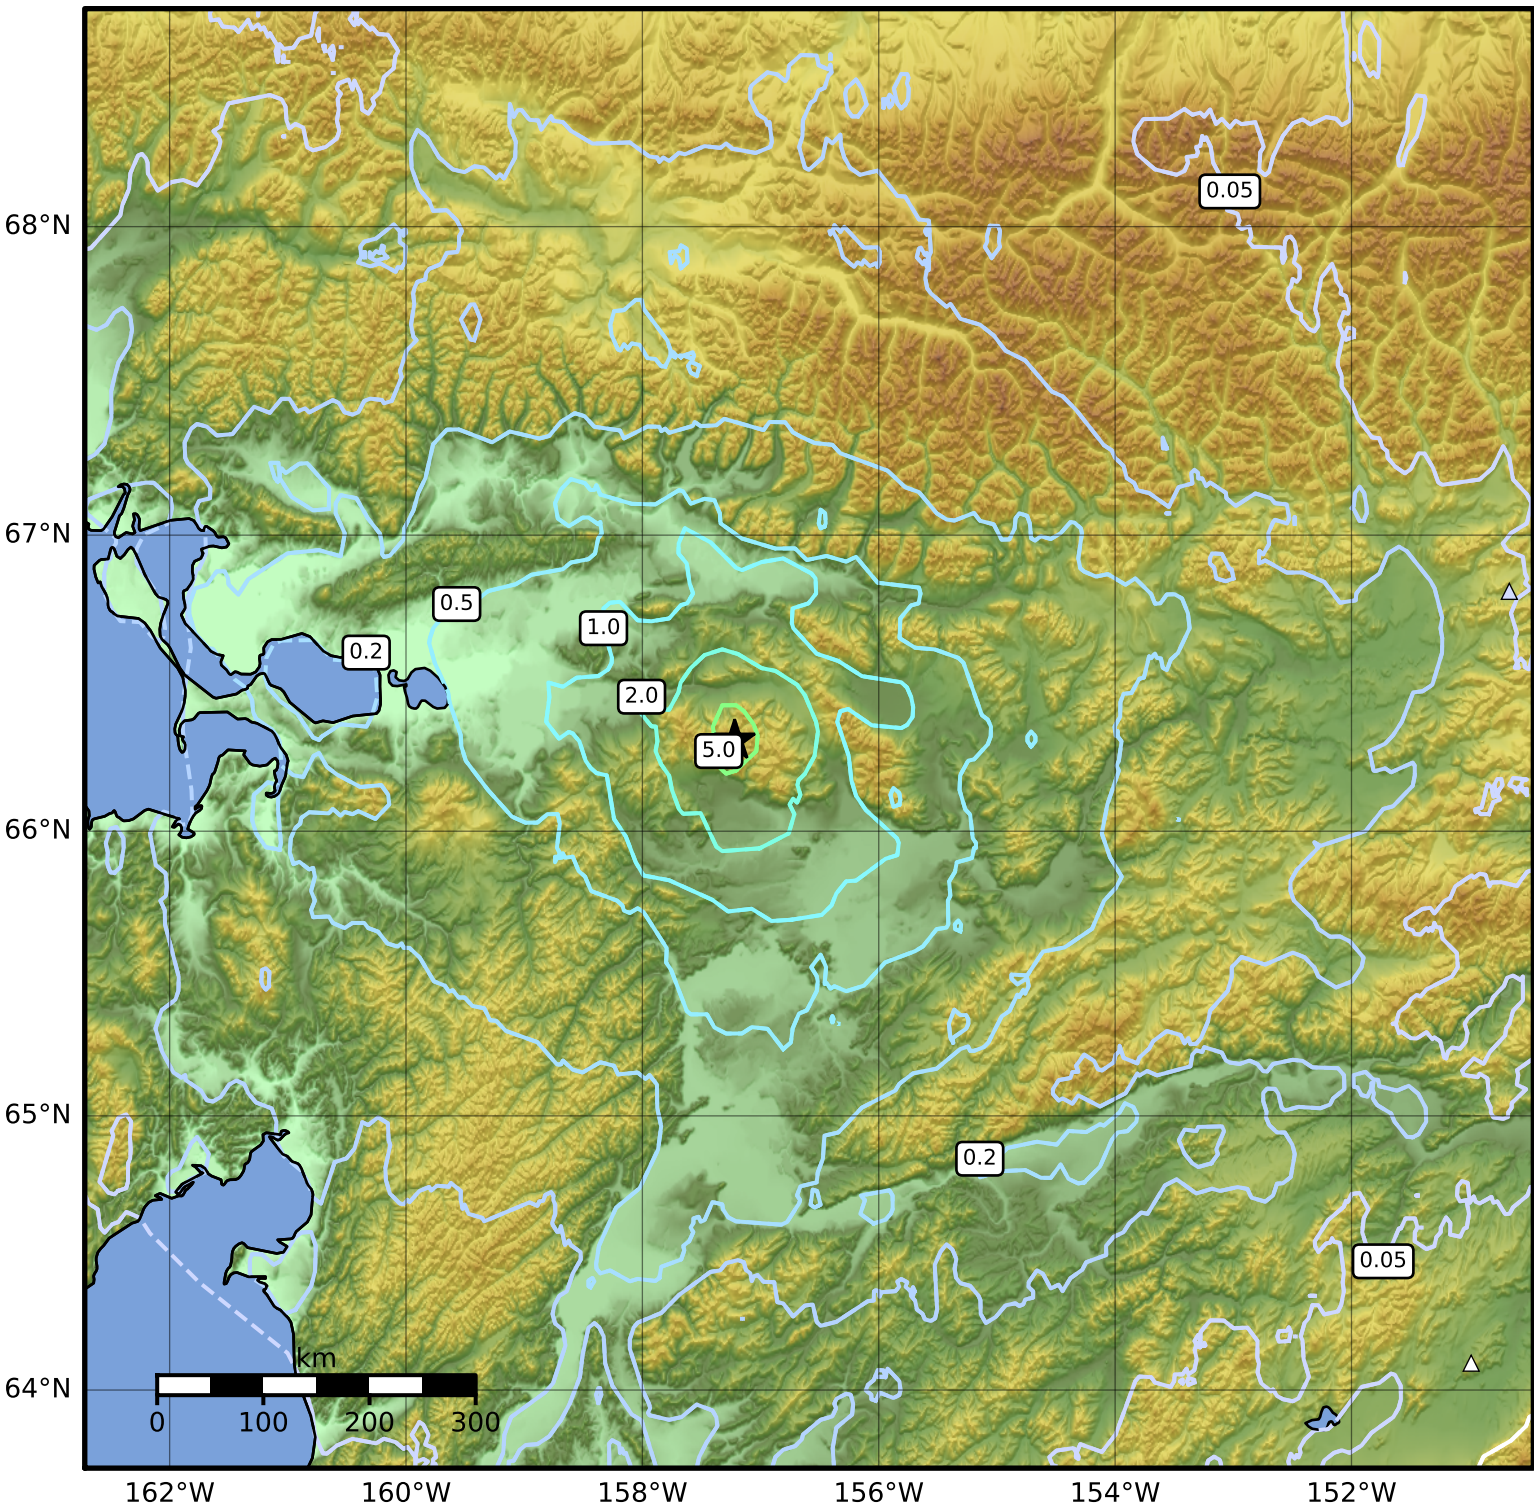

Peak Ground Velocity Map Alaska Earthquake Center
ShakeMap: 64 km (40 miles) S of Shungnak
Mar 06, 2019 21:33:13 UTC M5.3 N66.31 W157.22 Depth: 9.1km ID:ak0192zumrhu

PGV (cm/s)	0.1	0.2	0.5	1	2	5	10	20	50	100	200
------------	-----	-----	-----	---	---	---	----	----	----	-----	-----

Scale based on Worden et al. (2012)

Version 2: Processed 2023-05-18T19:25:05Z

△ Seismic Instrument ○ Reported Intensity ★ Epicenter