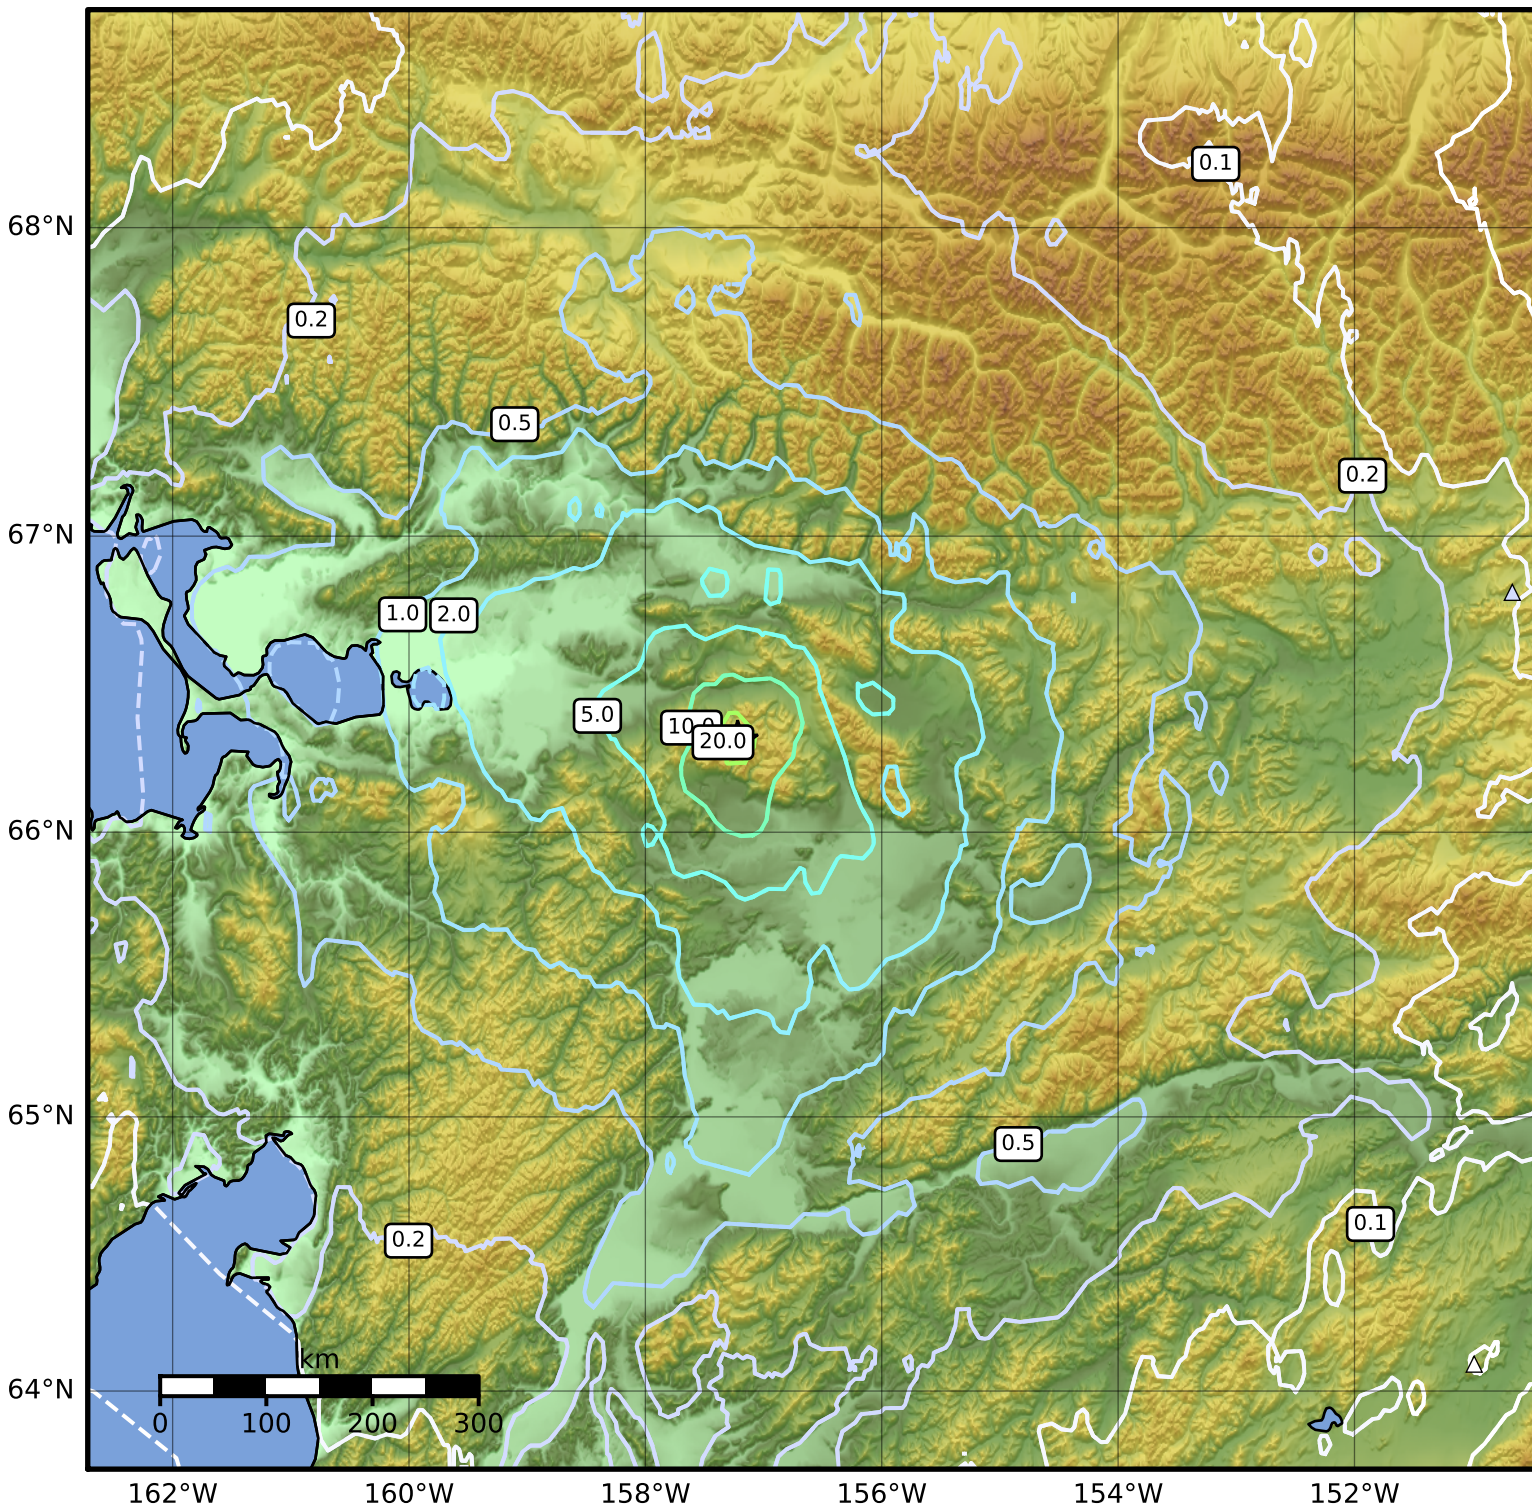

0.3 Second Peak Spectral Acceleration Map Alaska Earthquake Center
 ShakeMap: 64 km (40 miles) S of Shungnak
 Mar 06, 2019 21:33:13 UTC M5.3 N66.31 W157.22 Depth: 9.1km ID:ak0192zumrhu

Scale based on Worden et al. (2012)

Version 2: Processed 2023-05-18T19:25:05Z

△ Seismic Instrument ○ Reported Intensity

★ Epicenter