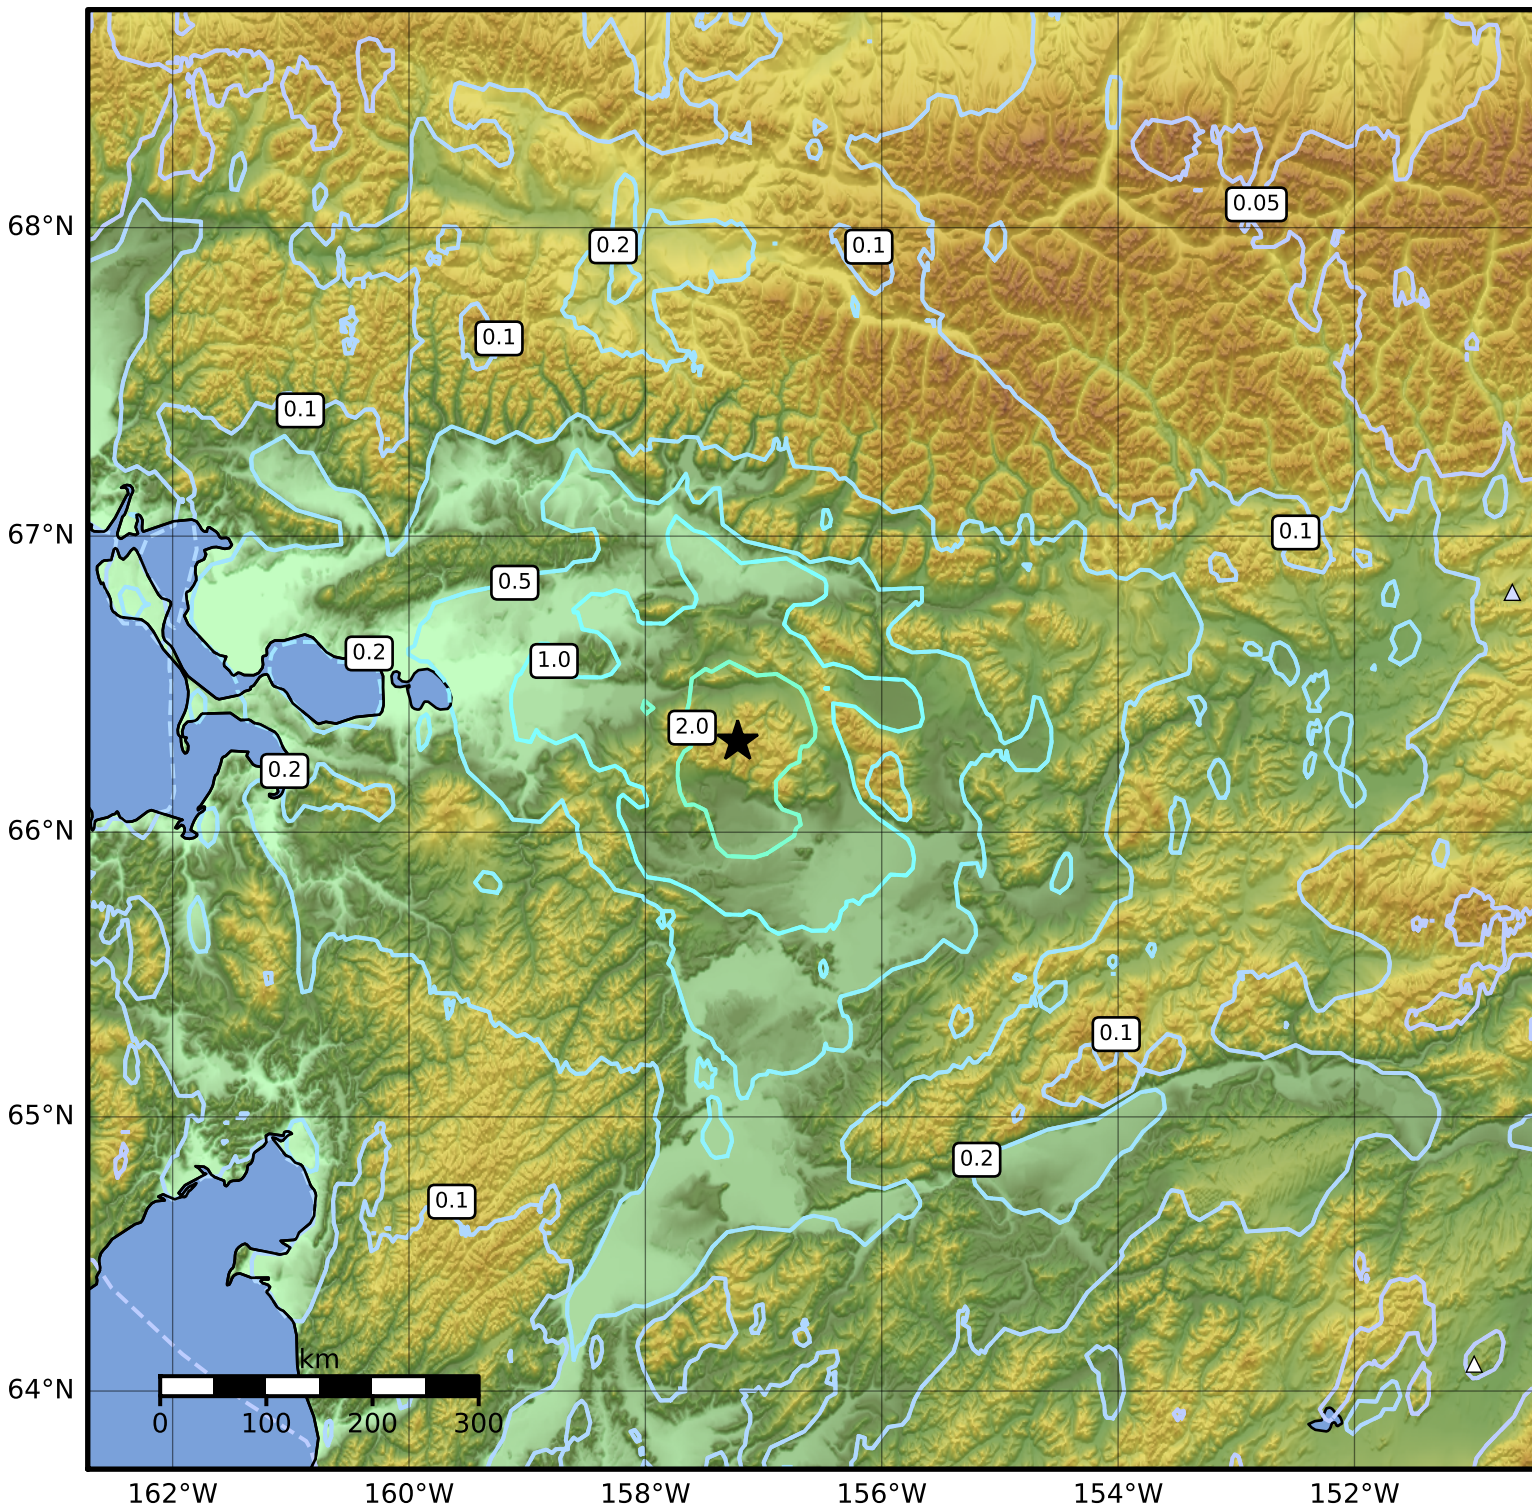

1.0 Second Peak Spectral Acceleration Map Alaska Earthquake Center
ShakeMap: 64 km (40 miles) S of Shungnak
Mar 06, 2019 21:33:13 UTC M5.3 N66.31 W157.22 Depth: 9.1km ID:ak0192zumrhu

Scale based on Worden et al. (2012)

Version 2: Processed 2023-05-18T19:25:05Z

△ Seismic Instrument ○ Reported Intensity

★ Epicenter