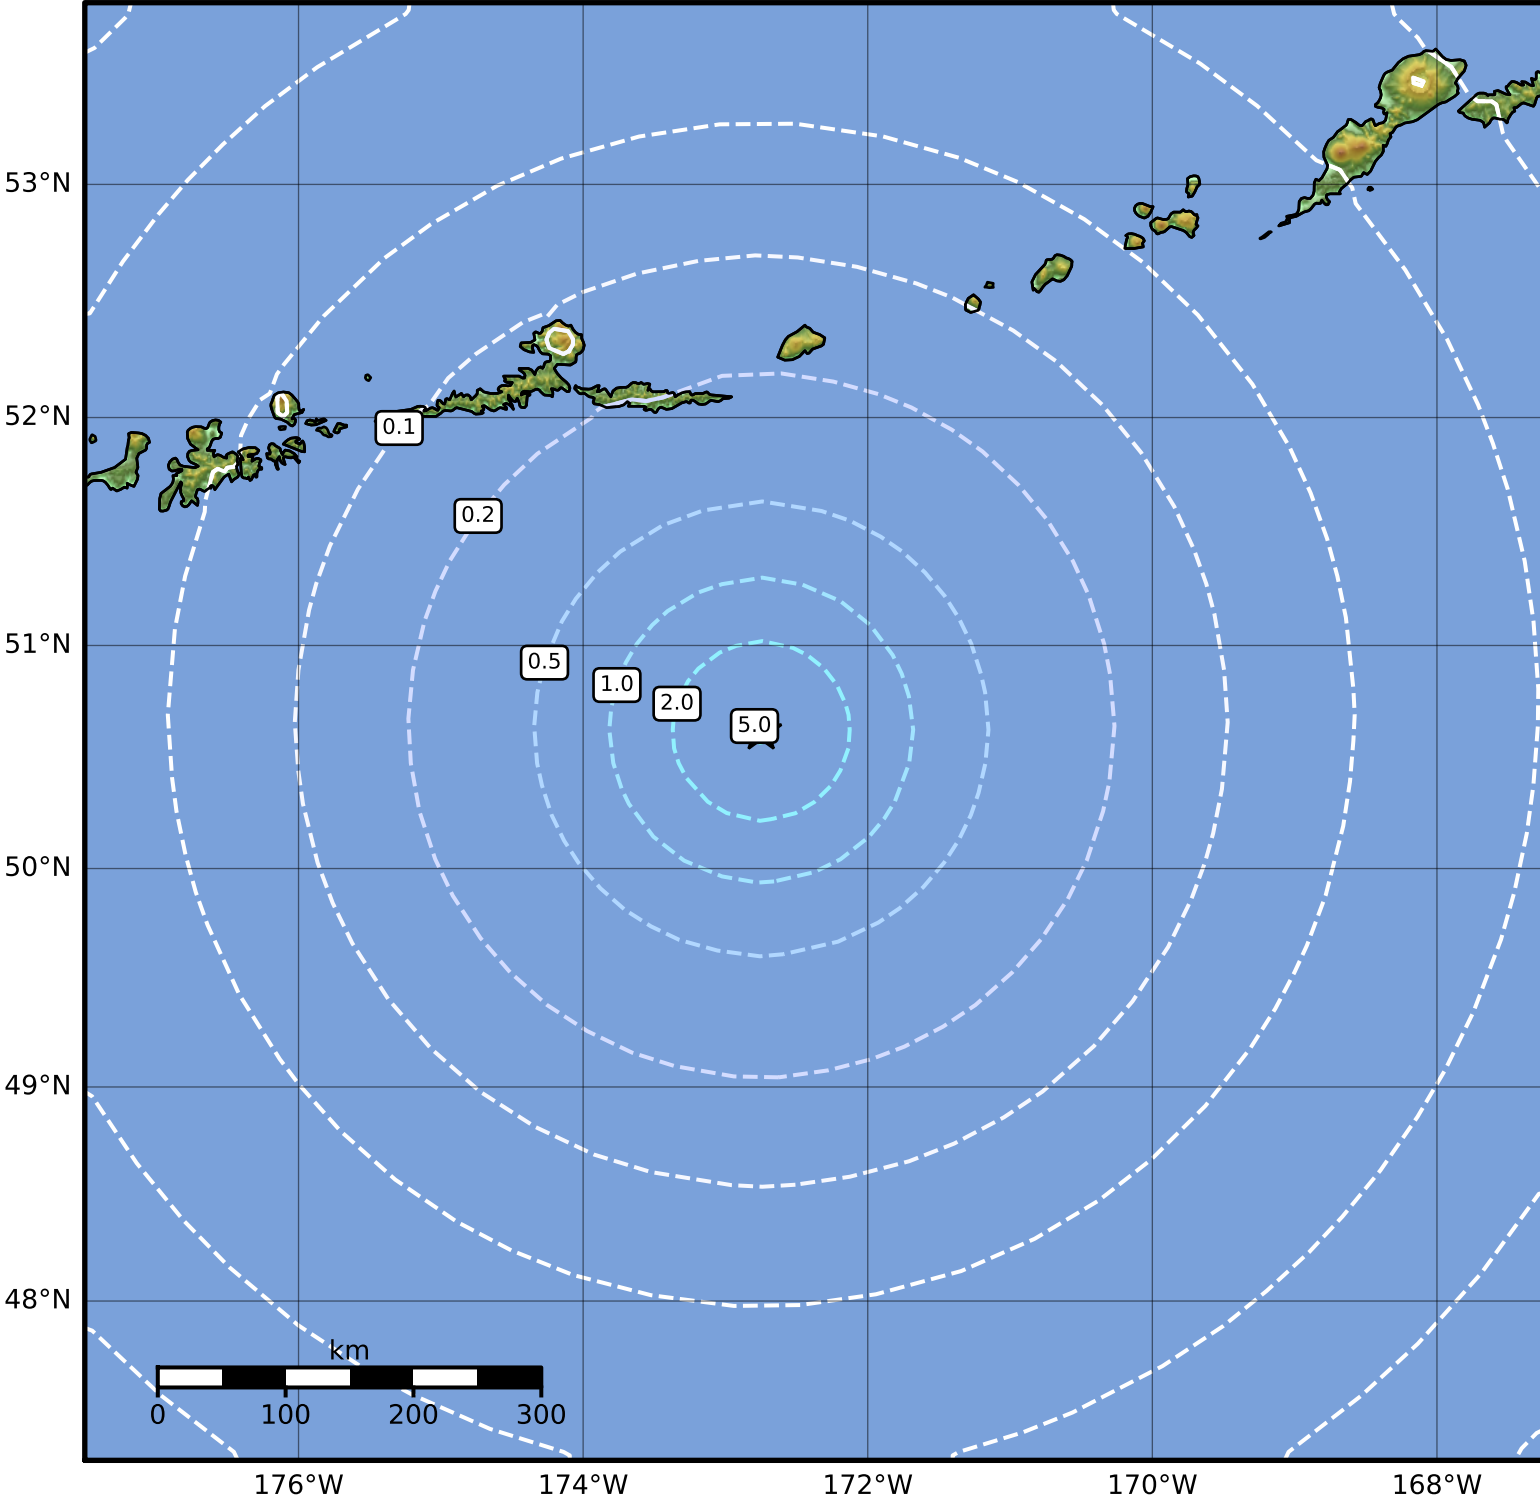

0.3 Second Peak Spectral Acceleration Map Alaska Earthquake Center
 ShakeMap: 199 km (124 miles) SSW of Amukta Pass
 Jan 26, 2023 16:41:39 UTC M5.1 N50.62 W172.75 Depth: 33.0km ID:ak023179qu1r

SA(0.3) (%g)	0.1	0.2	0.5	1	2	5	10	20	50	100	200
--------------	-----	-----	-----	---	---	---	----	----	----	-----	-----

Scale based on Worden et al. (2012)

Version 6: Processed 2023-01-27T19:24:28Z

△ Seismic Instrument ○ Reported Intensity

★ Epicenter