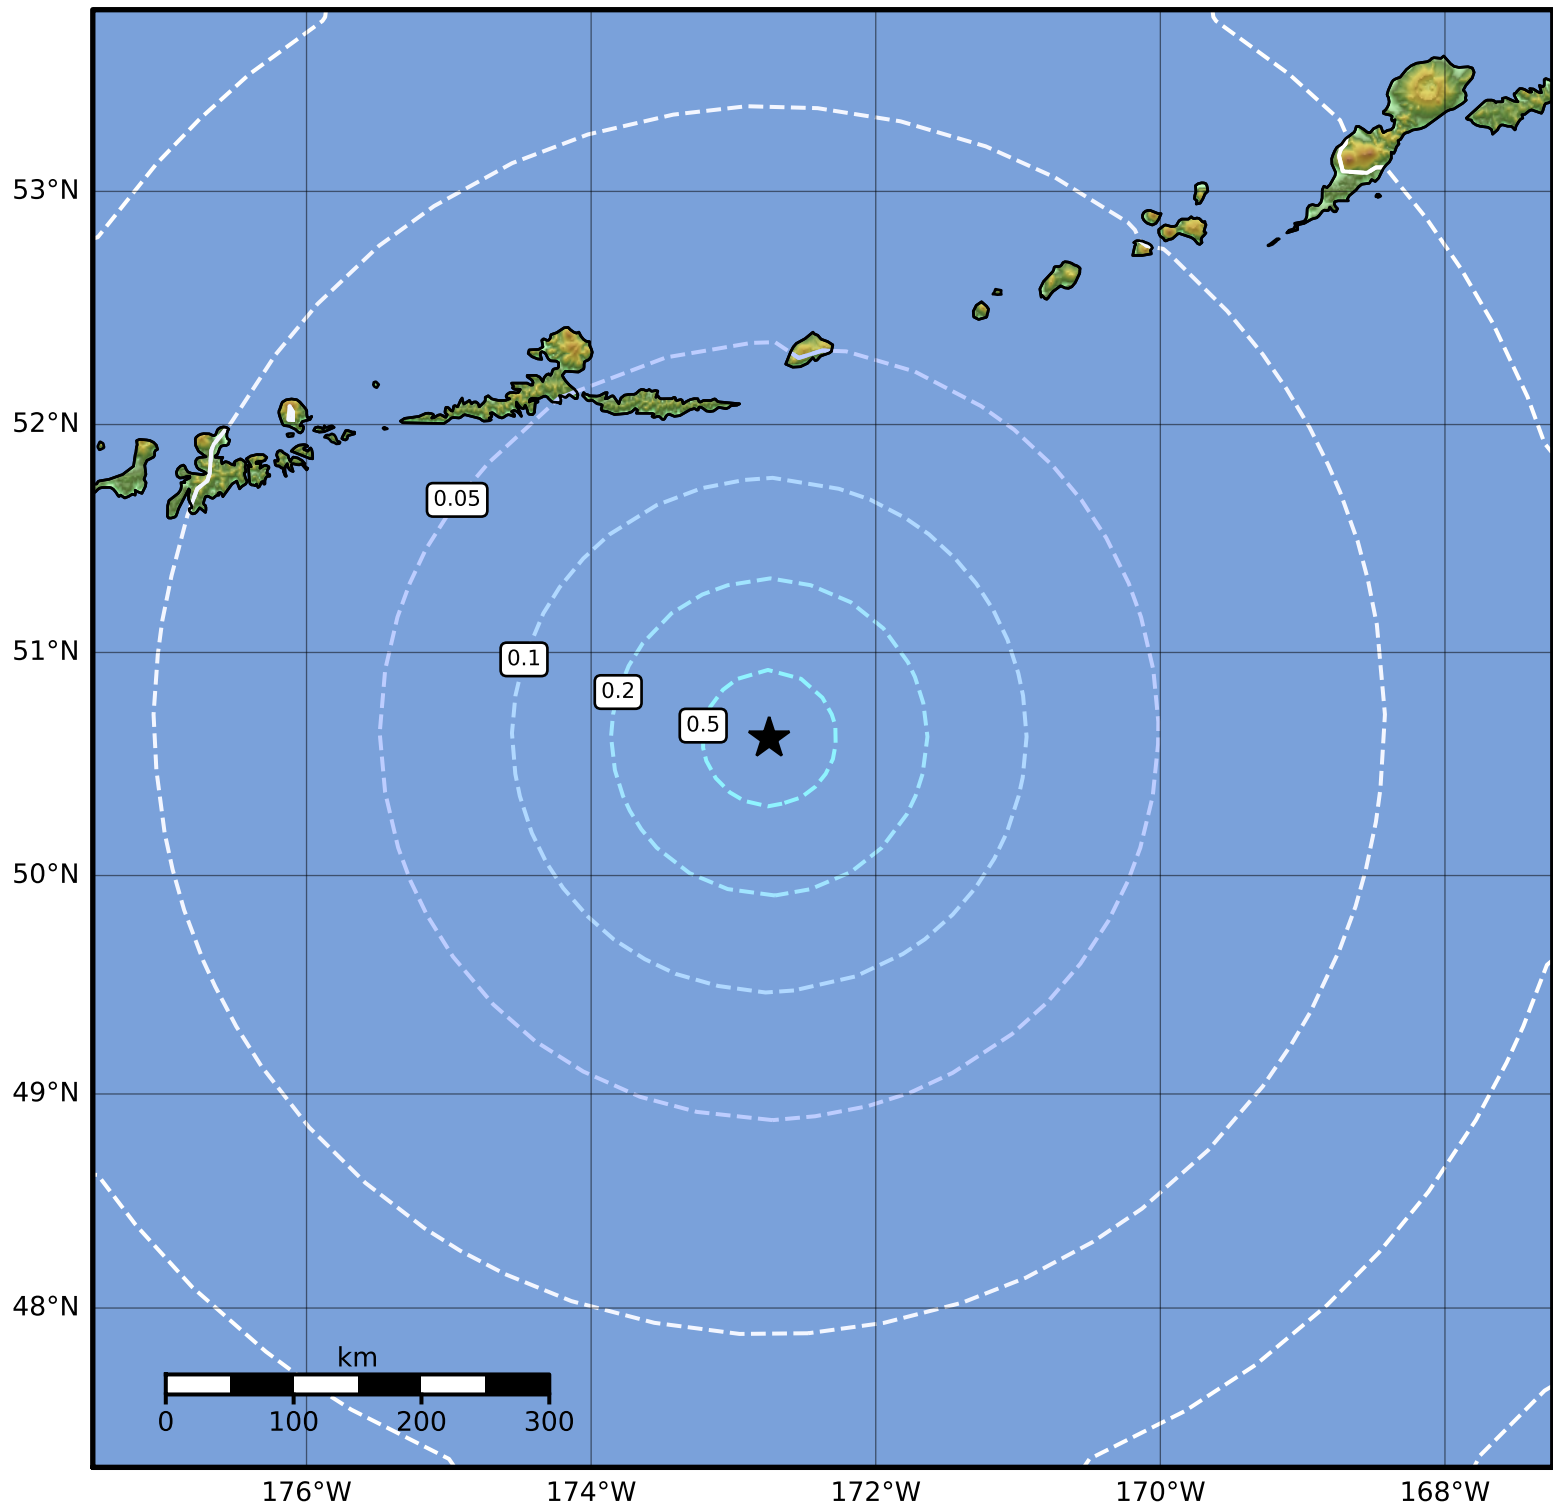

1.0 Second Peak Spectral Acceleration Map Alaska Earthquake Center
ShakeMap: 199 km (124 miles) SSW of Amukta Pass
Jan 26, 2023 16:41:39 UTC M5.1 N50.62 W172.75 Depth: 33.0km ID:ak023179qu1r

SA(1.0) (%g)	0.1	0.2	0.5	1	2	5	10	20	50	100	200
--------------	-----	-----	-----	---	---	---	----	----	----	-----	-----

Scale based on Worden et al. (2012)

Version 6: Processed 2023-01-27T19:24:28Z

△ Seismic Instrument ○ Reported Intensity

★ Epicenter