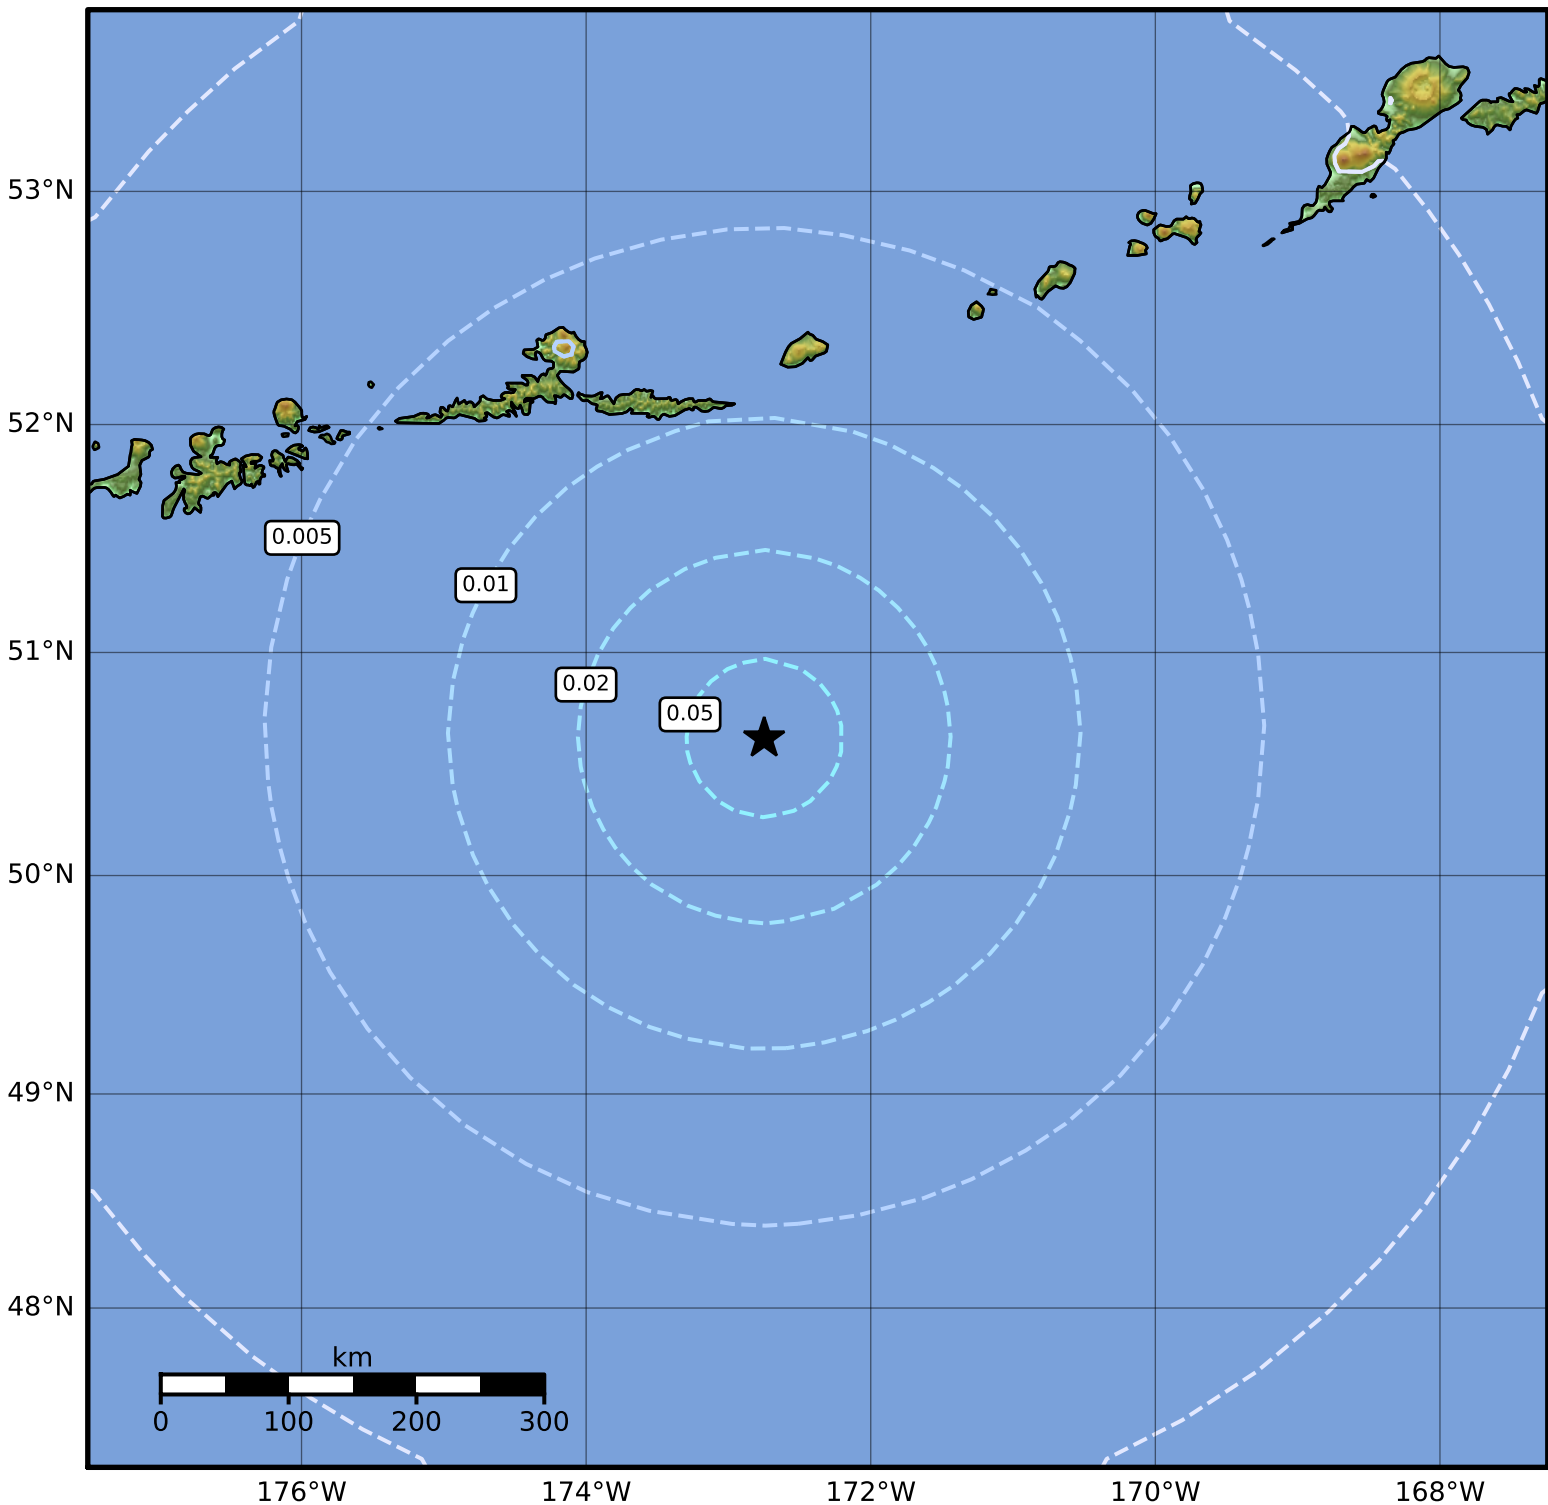

3.0 Second Peak Spectral Acceleration Map Alaska Earthquake Center
ShakeMap: 199 km (124 miles) SSW of Amukta Pass
Jan 26, 2023 16:41:39 UTC M5.1 N50.62 W172.75 Depth: 33.0km ID:ak023179qu1r

SA(3.0) (%g)	0.1	0.2	0.5	1	2	5	10	20	50
--------------	-----	-----	-----	---	---	---	----	----	----

Scale based on Worden et al. (2012)

Version 6: Processed 2023-01-27T19:24:28Z

△ Seismic Instrument ○ Reported Intensity

★ Epicenter