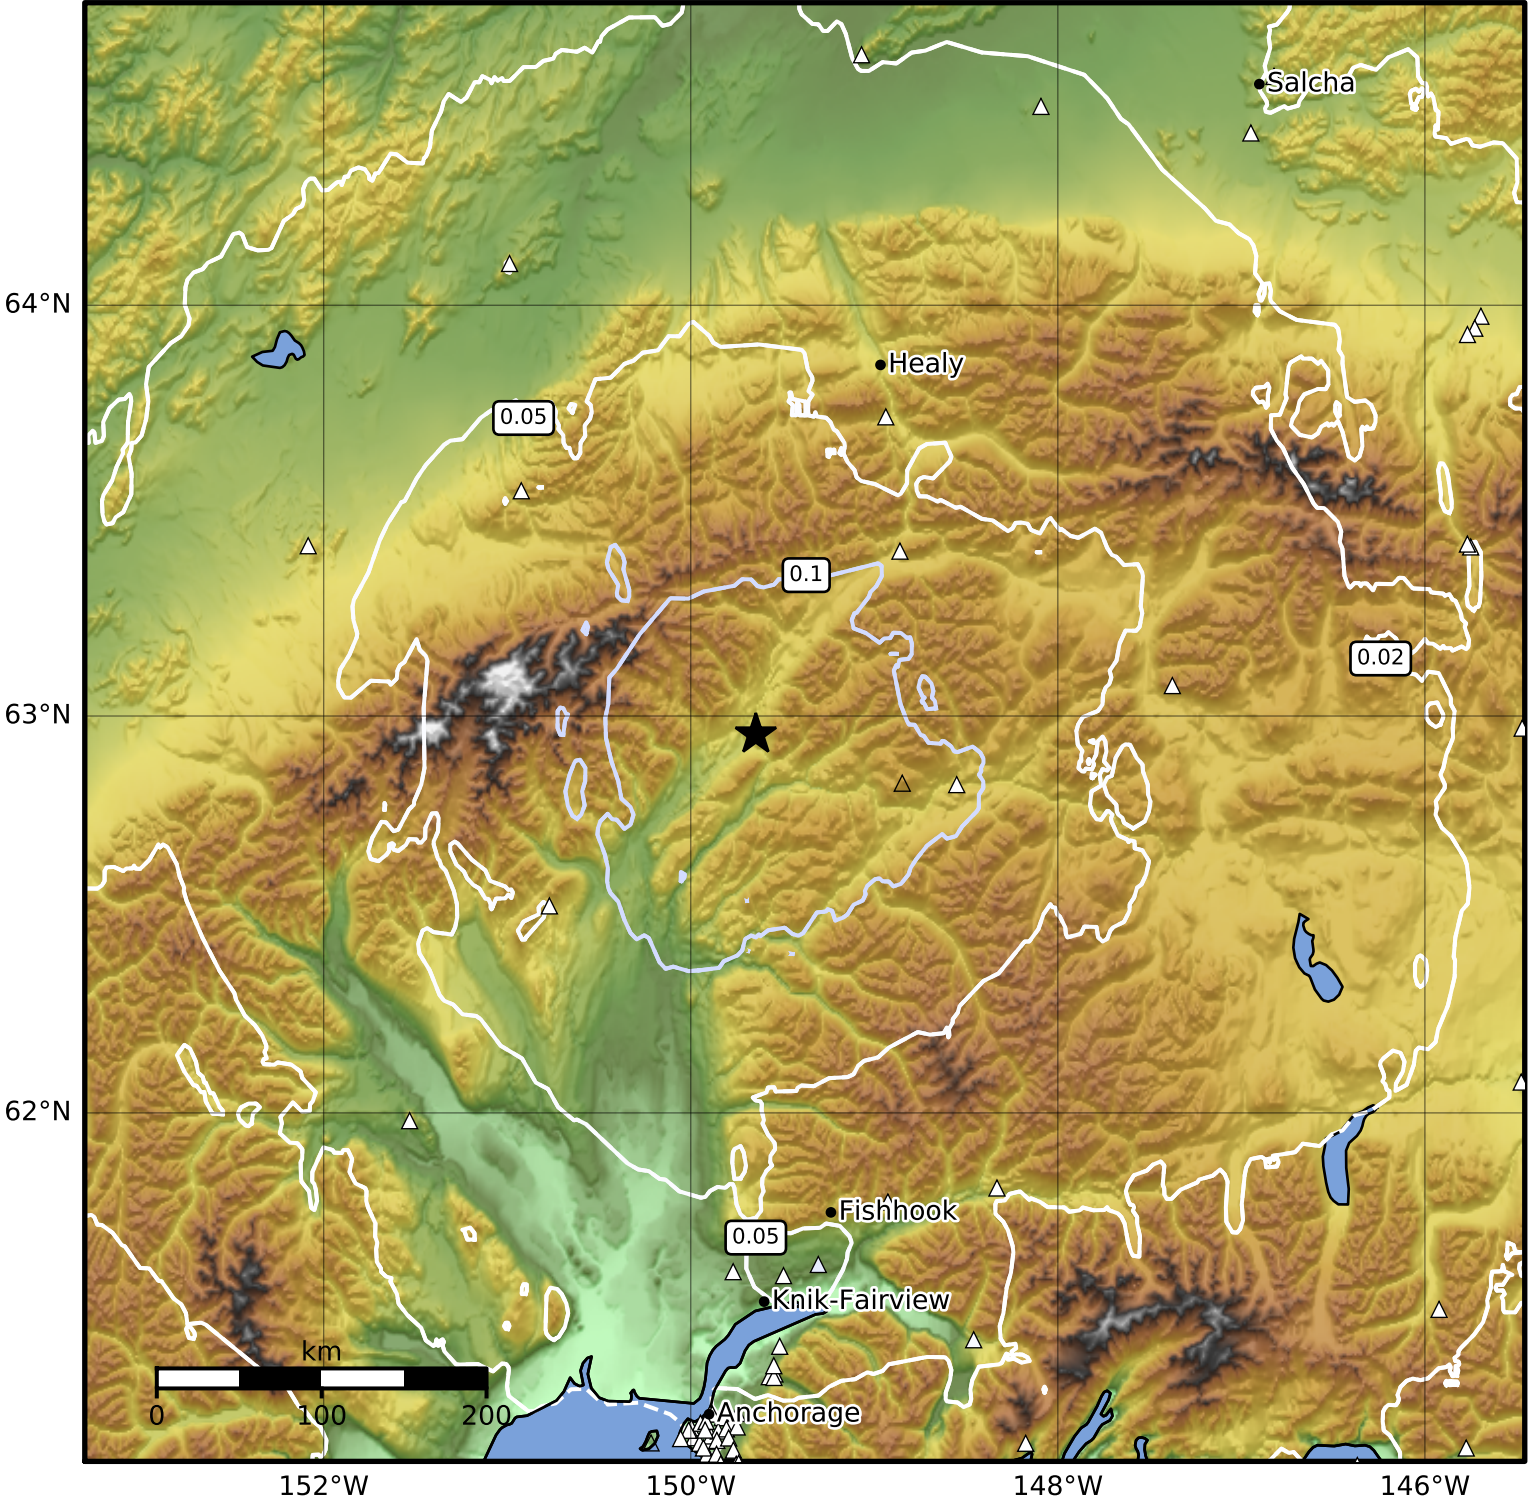

Peak Ground Acceleration Map Alaska Earthquake Center
 ShakeMap: 60 km (37 miles) SW of Cantwell
 Jan 26, 2023 20:50:14 UTC M3.9 N62.95 W149.65 Depth: 76.5km ID:ak02317c6fu9

PGA (%g)	0.1	0.2	0.5	1	2	5	10	20	50	100	200
----------	-----	-----	-----	---	---	---	----	----	----	-----	-----

Scale based on Worden et al. (2012)

Version 2: Processed 2023-01-26T21:06:01Z

△ Seismic Instrument ○ Reported Intensity

★ Epicenter