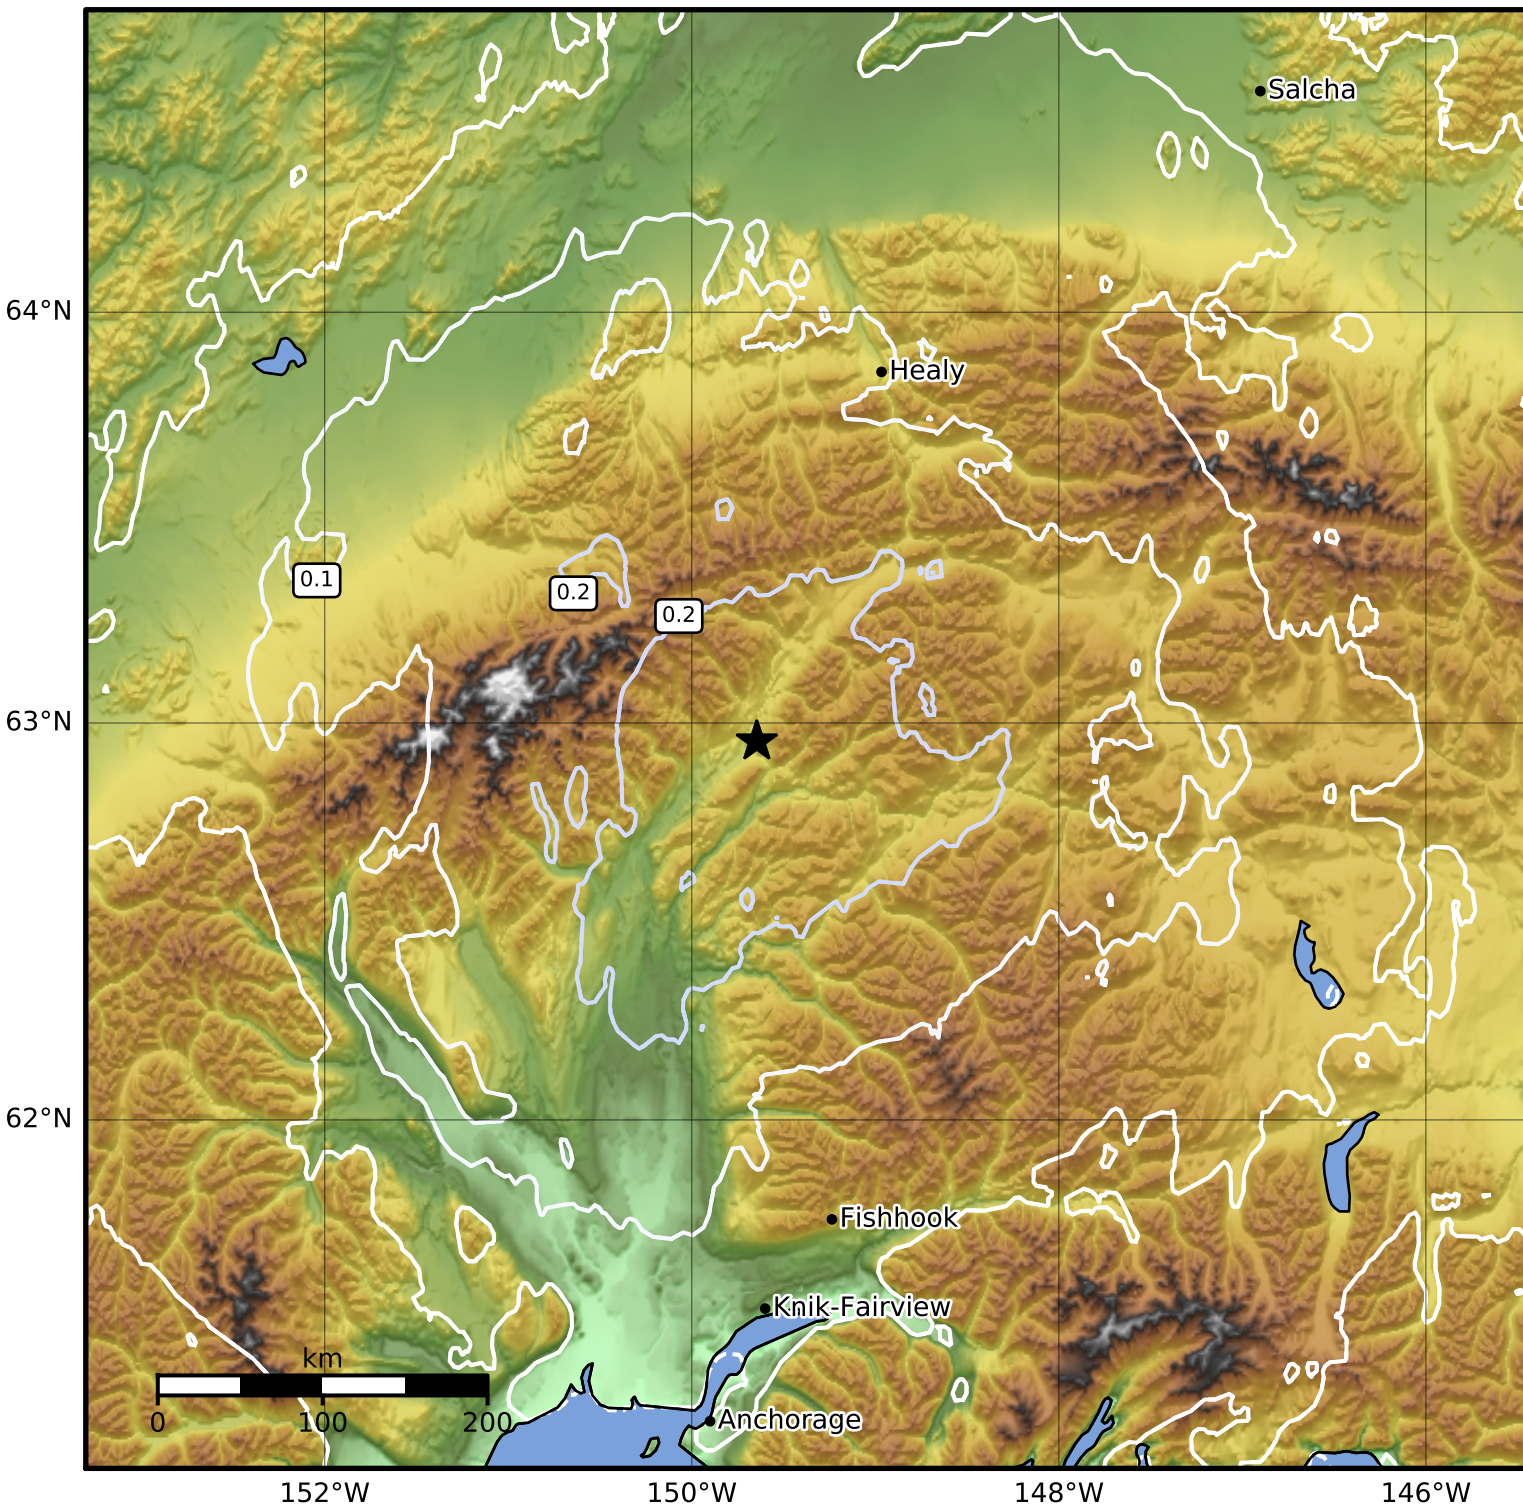

0.3 Second Peak Spectral Acceleration Map Alaska Earthquake Center
 ShakeMap: 60 km (37 miles) SW of Cantwell
 Jan 26, 2023 20:50:14 UTC M3.9 N62.95 W149.65 Depth: 76.5km ID:ak02317c6fu9

SA(0.3) (%g)	0.1	0.2	0.5	1	2	5	10	20	50	100	200
--------------	-----	-----	-----	---	---	---	----	----	----	-----	-----

Scale based on Worden et al. (2012)

△ Seismic Instrument ○ Reported Intensity

★ Epicenter

Version 2: Processed 2023-01-26T21:06:01Z