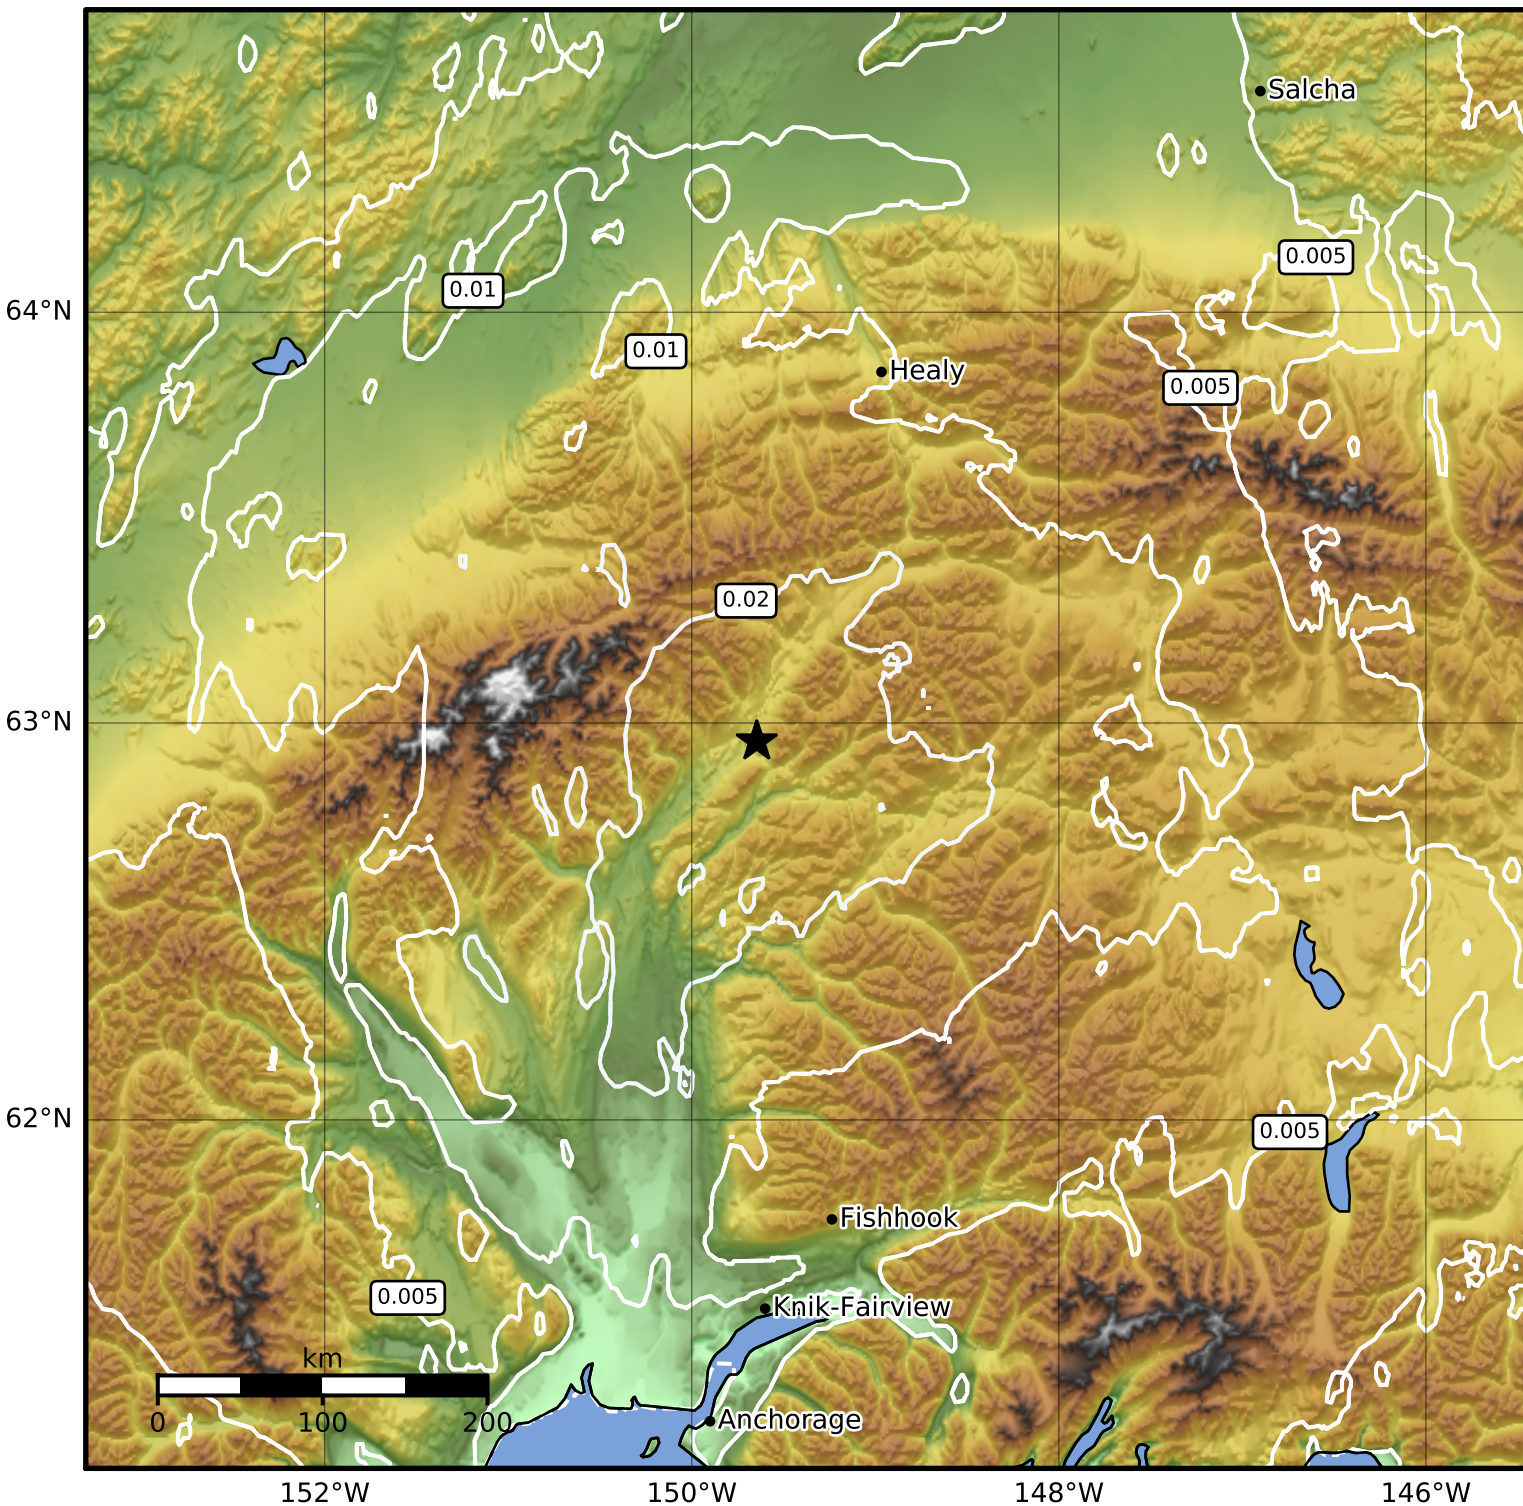

1.0 Second Peak Spectral Acceleration Map Alaska Earthquake Center  
 ShakeMap: 60 km (37 miles) SW of Cantwell  
 Jan 26, 2023 20:50:14 UTC M3.9 N62.95 W149.65 Depth: 76.5km ID:ak02317c6fu9

SA(1.0) (%g)	0.1	0.2	0.5	1	2	5	10	20	50	100	200
--------------	-----	-----	-----	---	---	---	----	----	----	-----	-----

Scale based on Worden et al. (2012)

△ Seismic Instrument ○ Reported Intensity

★ Epicenter

Version 2: Processed 2023-01-26T21:06:01Z