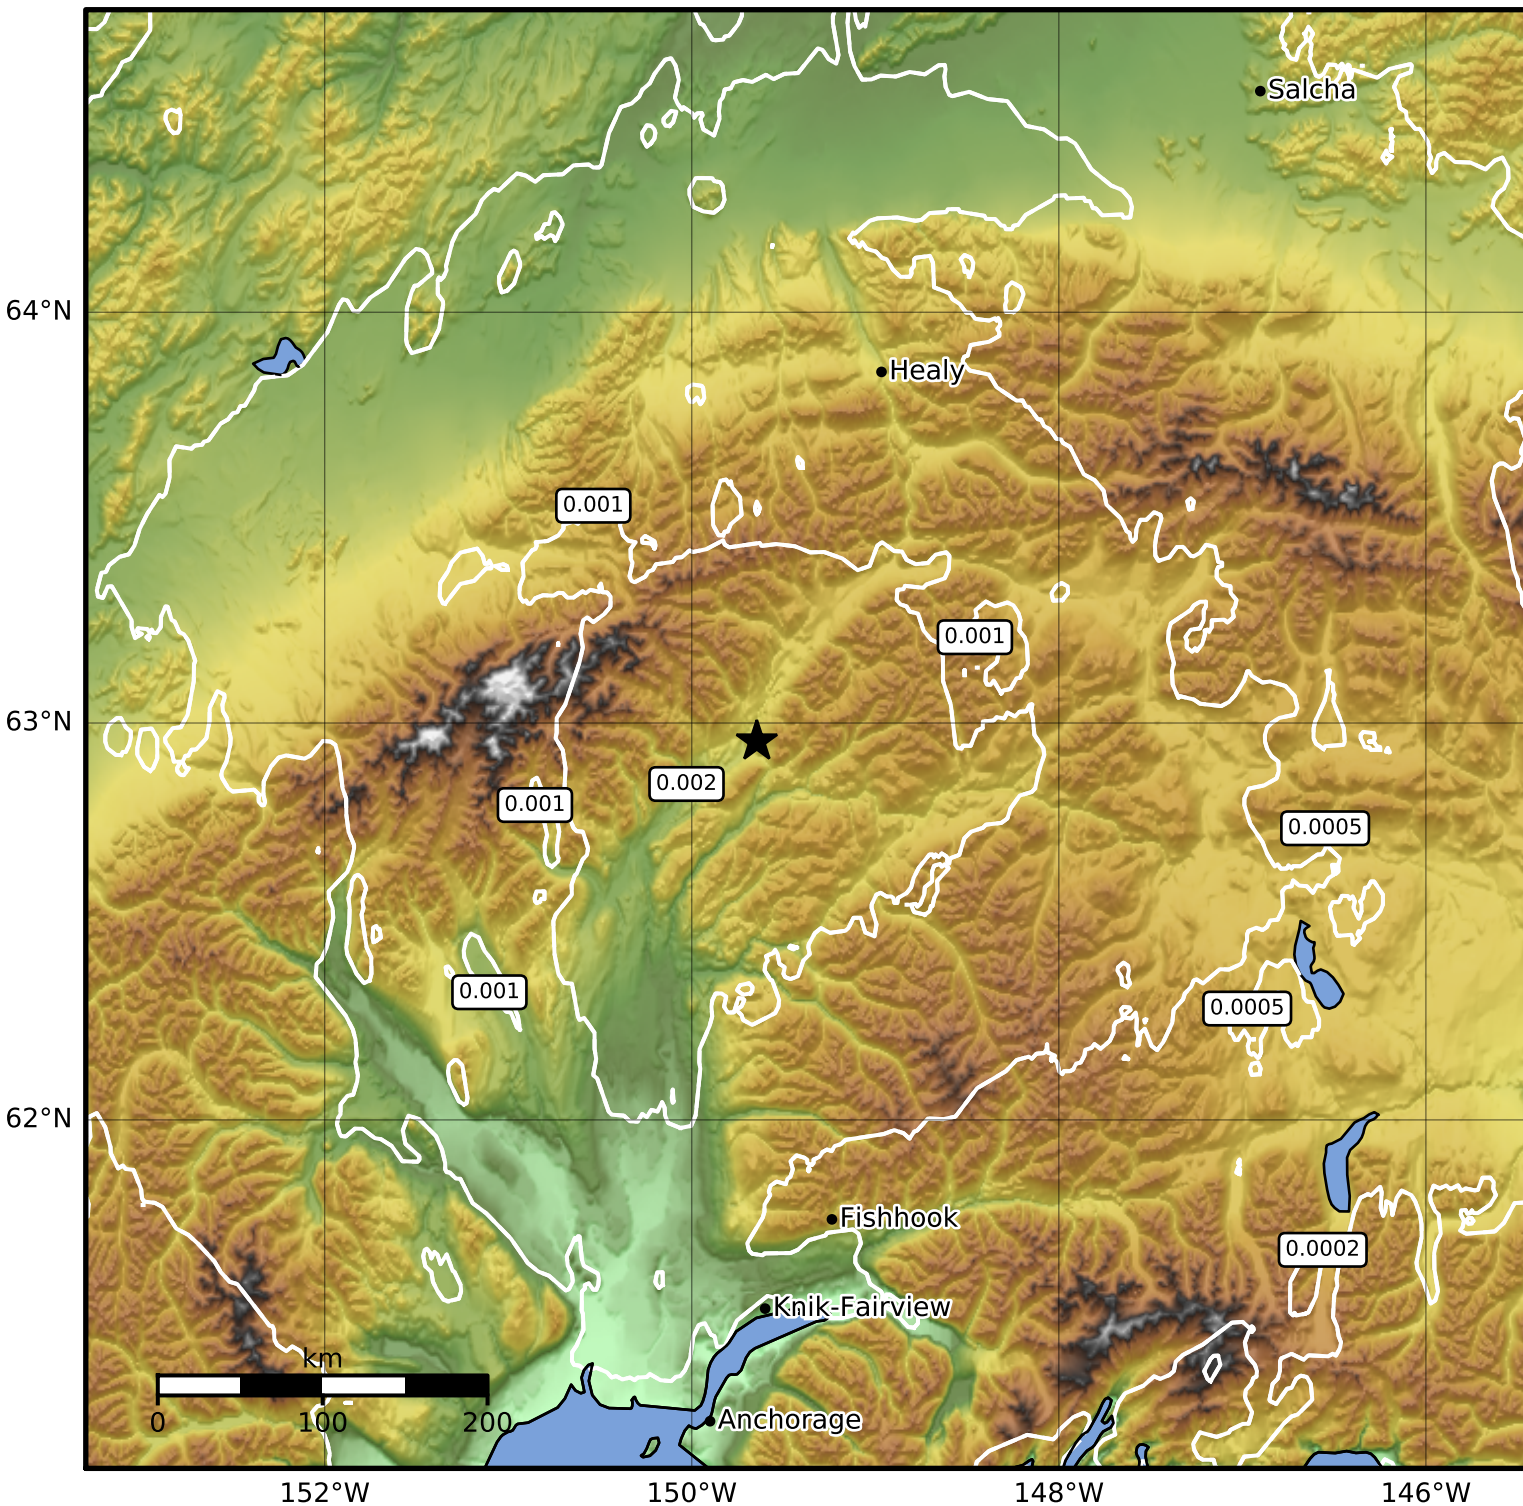

3.0 Second Peak Spectral Acceleration Map Alaska Earthquake Center
 ShakeMap: 60 km (37 miles) SW of Cantwell
 Jan 26, 2023 20:50:14 UTC M3.9 N62.95 W149.65 Depth: 76.5km ID:ak02317c6fu9

Scale based on Worden et al. (2012)

△ Seismic Instrument ○ Reported Intensity

★ Epicenter

Version 2: Processed 2023-01-26T21:06:01Z