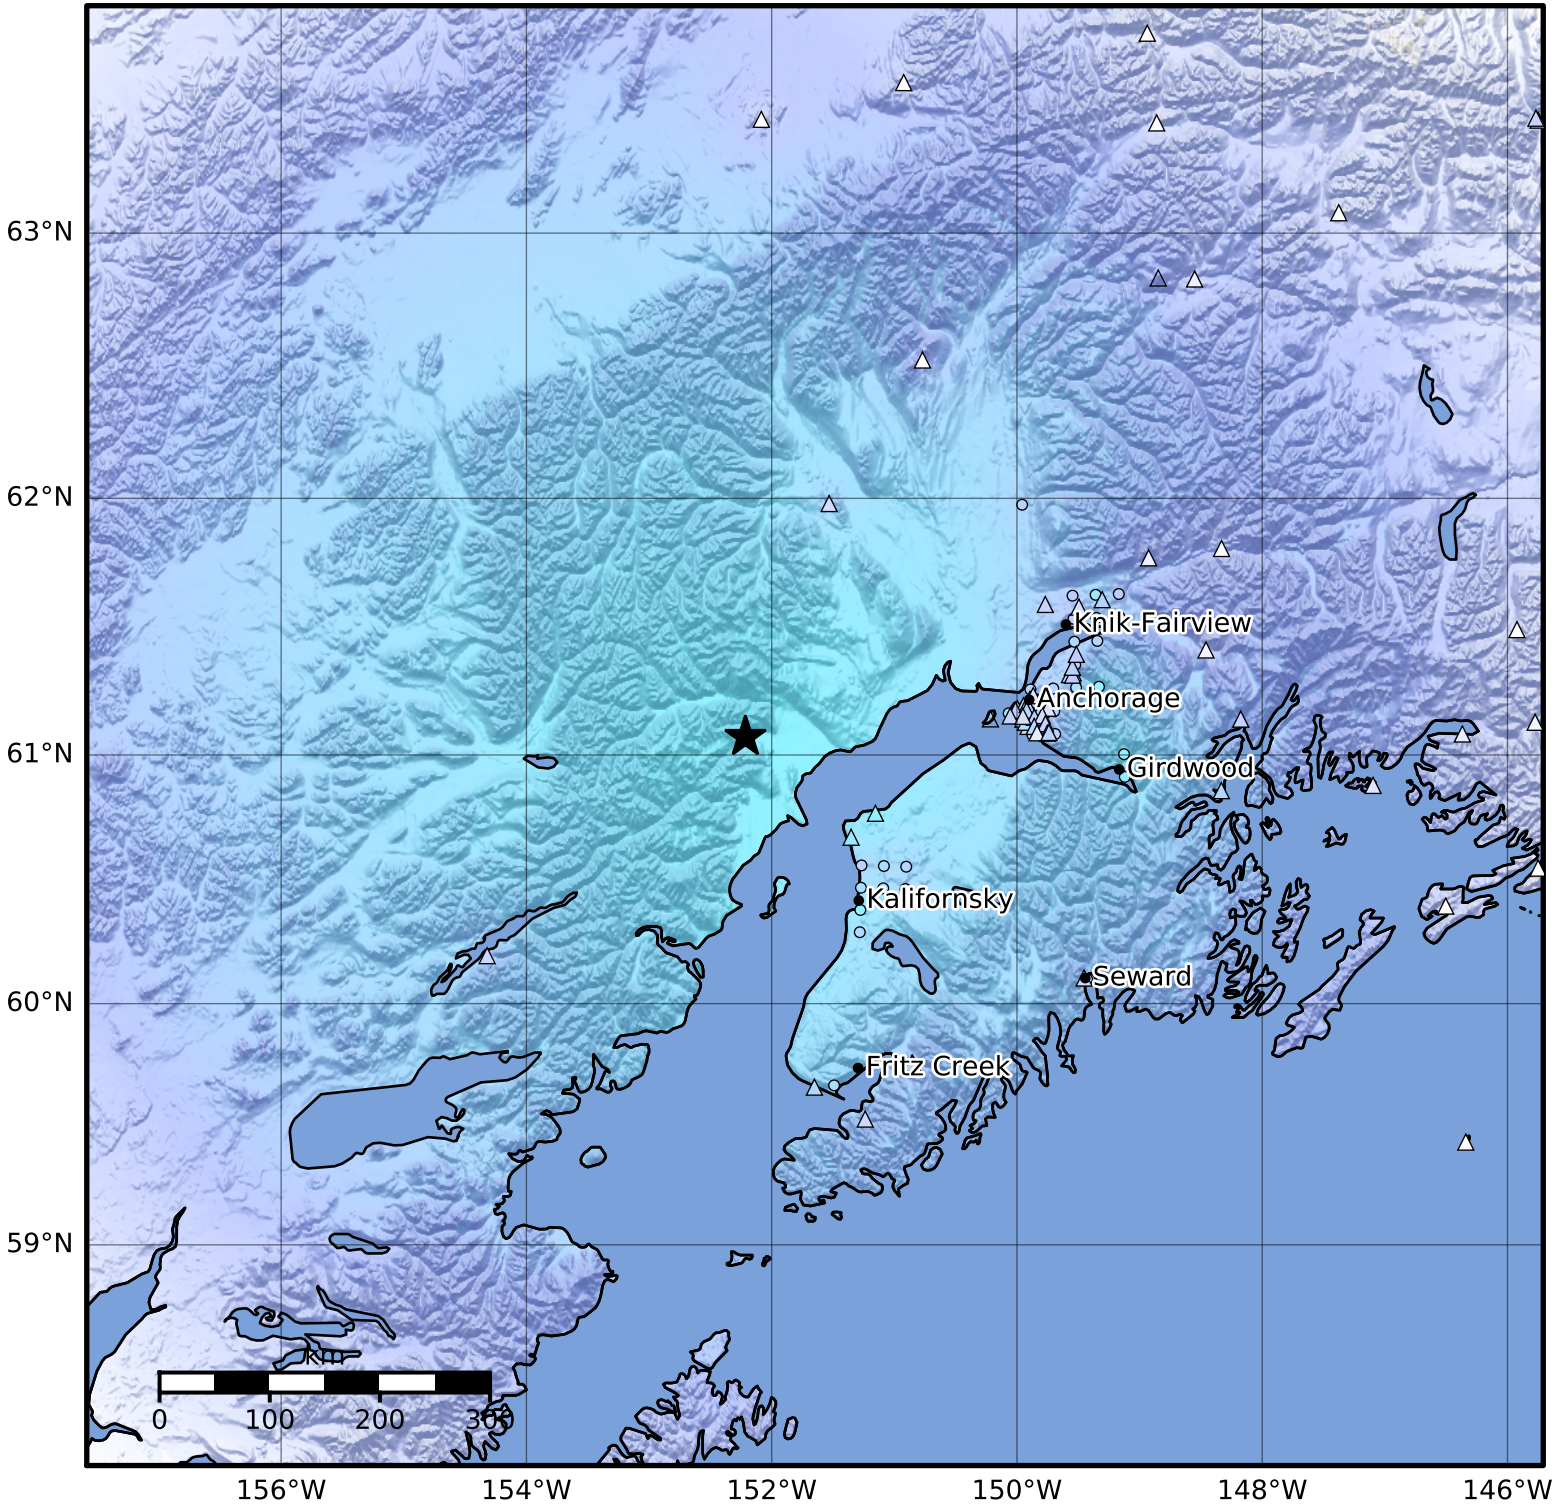

Macroseismic Intensity Map Alaska Earthquake Center
 ShakeMap: 58 km (36 miles) W of Tyonek
 Feb 02, 2023 14:48:25 UTC M5.0 N61.07 W152.21 Depth: 111.0km ID:ak0231itcv2I

SHAKING	Not felt	Weak	Light	Moderate	Strong	Very strong	Severe	Violent	Extreme
DAMAGE	None	None	None	Very light	Light	Moderate	Moderate/heavy	Heavy	Very heavy
PGA(%g)	<0.0464	0.297	2.76	6.2	11.5	21.5	40.1	74.7	>139
PGV(cm/s)	<0.0215	0.135	1.41	4.65	9.64	20	41.4	85.8	>178
INTENSITY	I	II-III	IV	V	VI	VII	VIII	IX	X+

Scale based on Worden et al. (2012)

Version 6: Processed 2023-02-03T22:39:16Z

△ Seismic Instrument ○ Reported Intensity

★ Epicenter