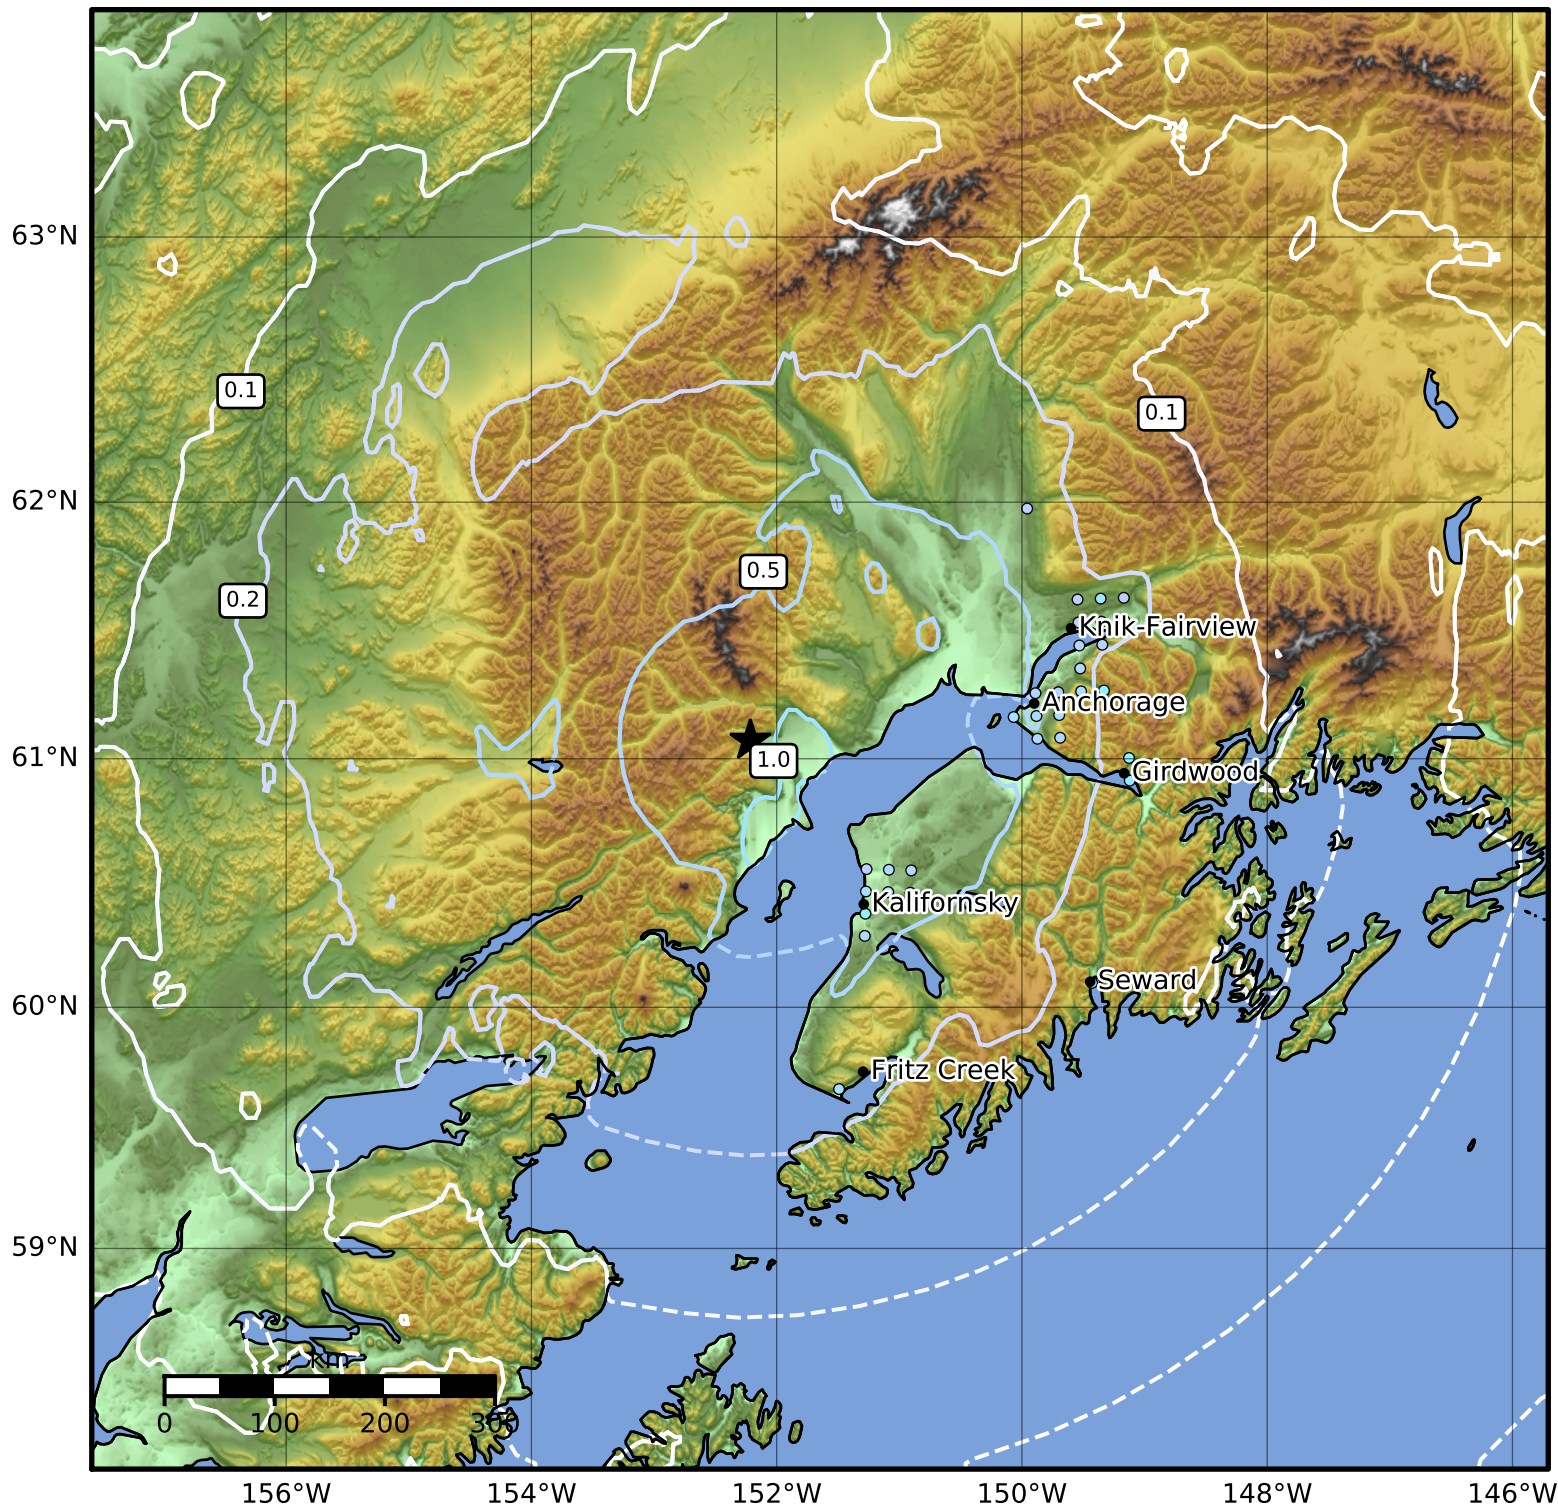

0.3 Second Peak Spectral Acceleration Map Alaska Earthquake Center
 ShakeMap: 58 km (36 miles) W of Tyonek
 Feb 02, 2023 14:48:25 UTC M5.0 N61.07 W152.21 Depth: 111.0km ID:ak0231itcv2l

SA(0.3) (%g)	0.1	0.2	0.5	1	2	5	10	20	50	100	200
--------------	-----	-----	-----	---	---	---	----	----	----	-----	-----

Scale based on Worden et al. (2012)

△ Seismic Instrument ○ Reported Intensity

★ Epicenter

Version 6: Processed 2023-02-03T22:39:16Z